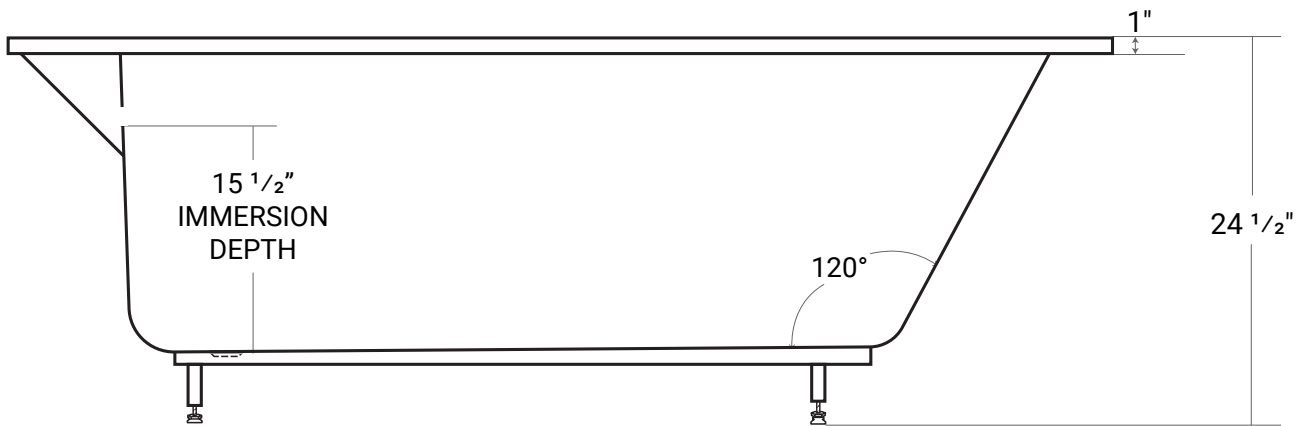

William

Product #: 45211

71" x 35" x 24 ½" | Immersion Depth: 15 ½"

Product Specifications

- 100% acrylic with fiberglass & wood reinforcement
- Water capacity: approx. 60 US gallons
- 1 year limited manufacturer's warranty included

Design Features

- Seamless, 1-piece acrylic bath
- Designed for drop-in installation
- Gently sloping backrest

Available Upgrades

- Chromotherapy
- Lateral Air
- Hydro Massage
- Comfortwarm™
- Vibe Sound
- Aromatherapy