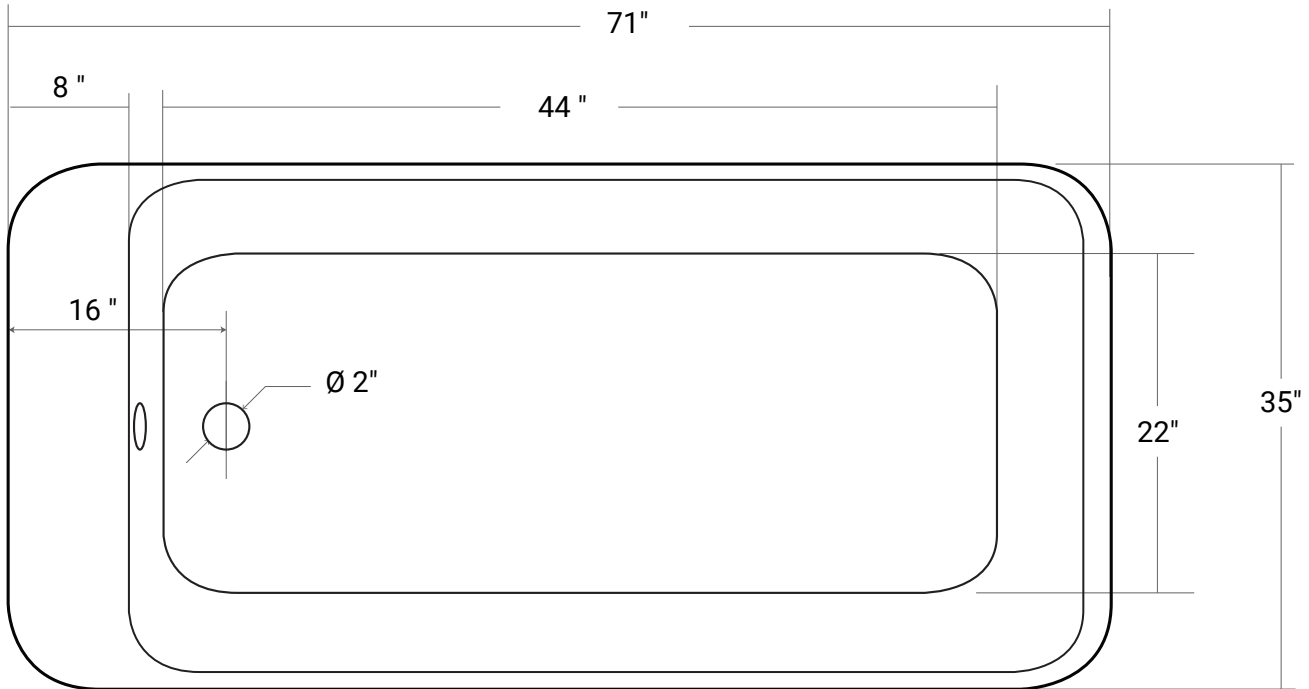

William

Product #: 45211

71" x 35" x 24 ½" | Immersion Depth: 15 ½"

Product Specifications

- 100% acrylic with fiberglass & wood reinforcement
- Water capacity: approx. 60 US gallons
- 1 year limited manufacturer's warranty included

Design Features

- Seamless, 1-piece acrylic bath
- Designed for drop-in installation
- Gently sloping backrest

Available Upgrades

- Chromotherapy
- Lateral Air
- Hydro Massage
- Comfortwarm™
- Vibe Sound
- Aromatherapy