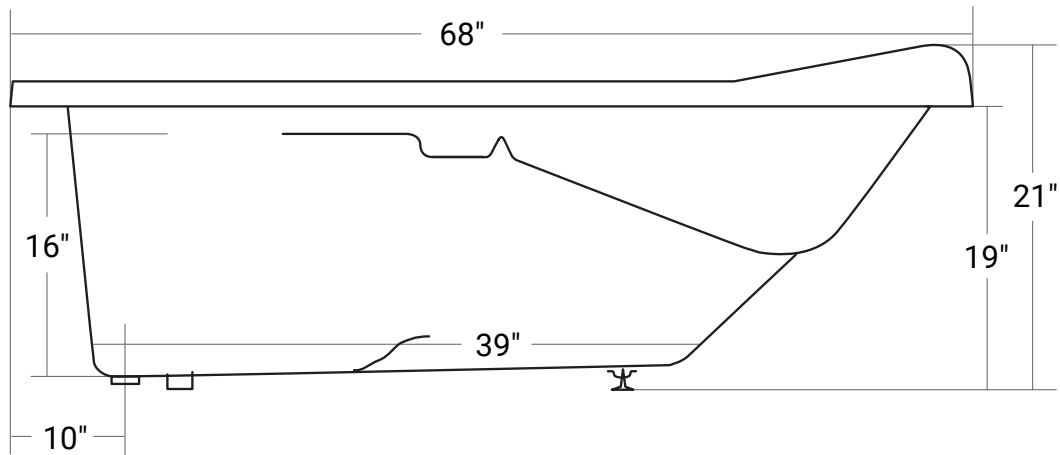

Acritec Industries Corp.

27049 Gloucester Way
Langley, B.C. V4W 3Y3

Tel: 604.607.0856

Fax: 604.607.0857

Email: info@acritec.com

Website: www.acritec.com

In keeping with our policy of continuing product improvement, Acritec Industries Corp. reserves the right to change product specifications without notice.

Important

*While we strive to provide accurate measurements for our customers, sometimes mistakes happen. Our goal is to help things run smoothly from shipment to installation, so if you notice any errors in our spec sheets, please let us know.

Our products are handmade & hand finished so you can expect a tolerance of $\pm \frac{1}{4}$ " on all measurements. We strongly recommend waiting until your ordered product is on-site before attempting any rough-in carpentry or plumbing.

If you want to verify any of our measurements, please feel free to call or email us.

*Drawings are not to scale