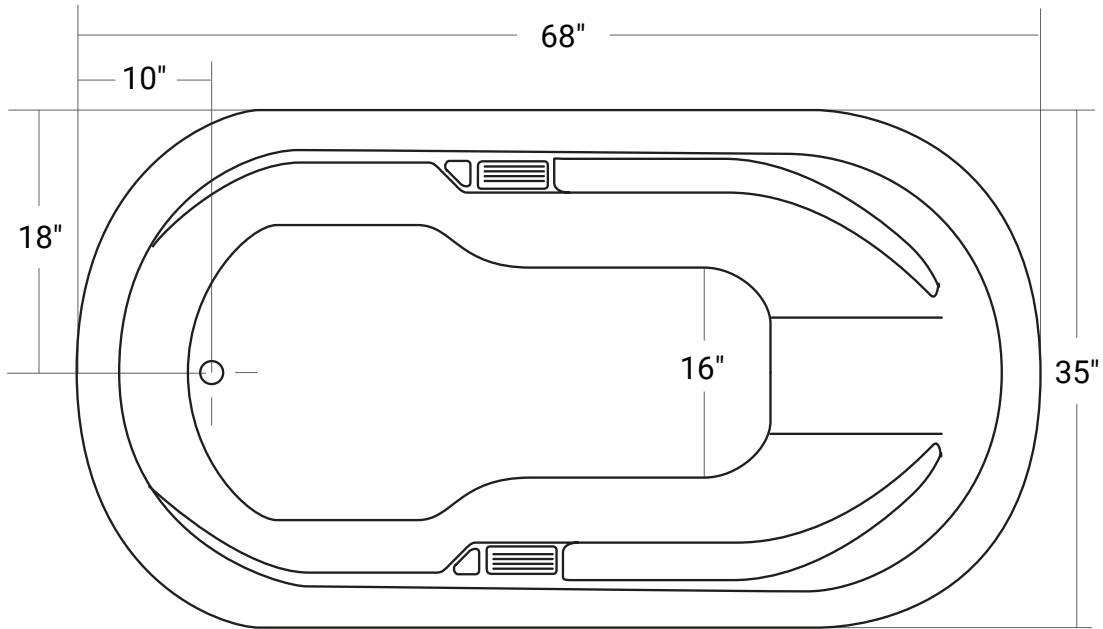

Acritec Industries Corp.

27049 Gloucester Way
Langley, B.C. V4W 3Y3

Tel: 604.607.0856

Fax: 604.607.0857

Email: info@acritec.com

Website: www.acritec.com

In keeping with our policy of continuing product improvement, Acritec Industries Corp. reserves the right to change product specifications without notice.

Important

*While we strive to provide accurate measurements for our customers, sometimes mistakes happen. Our goal is to help things run smoothly from shipment to installation, so if you notice any errors in our spec sheets, please let us know.

Our products are handmade & hand finished so you can expect a tolerance of $\pm \frac{1}{4}$ " on all measurements. We strongly recommend waiting until your ordered product is on-site before attempting any rough-in carpentry or plumbing.

If you want to verify any of our measurements, please feel free to call or email us.

*Drawings are not to scale