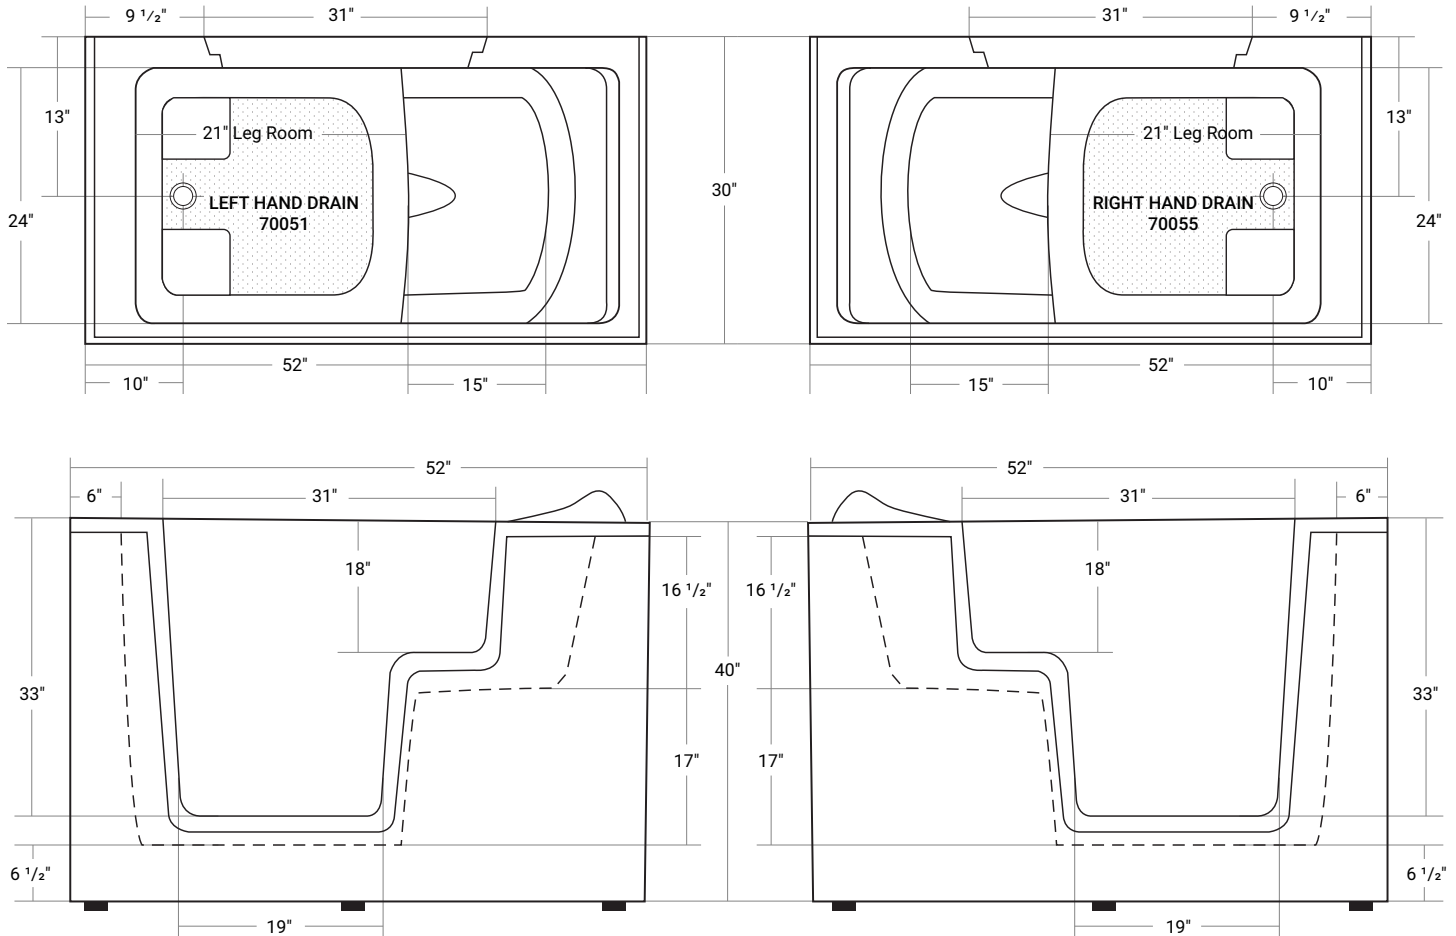

Acritec Industries Corp.

27049 Gloucester Way
Langley, B.C. V4W 3Y3

Tel: 604.607.0856

Fax: 604.607.0857

Email: info@acritec.com

Website: www.acritec.com

In keeping with our policy of continuing product improvement, Acritec Industries Corp. reserves the right to change product specifications without notice.

Important

*While we strive to provide accurate measurements for our customers, sometimes mistakes happen. Our goal is to help things run smoothly from shipment to installation, so if you notice any errors in our spec sheets, please let us know.

Our products are handmade & hand finished so you can expect a tolerance of $\pm \frac{1}{4}$ " on all measurements. We strongly recommend waiting until your ordered product is on-site before attempting any rough-in carpentry or plumbing.

If you want to verify any of our measurements, please feel free to call or email us.

*Drawings are not to scale