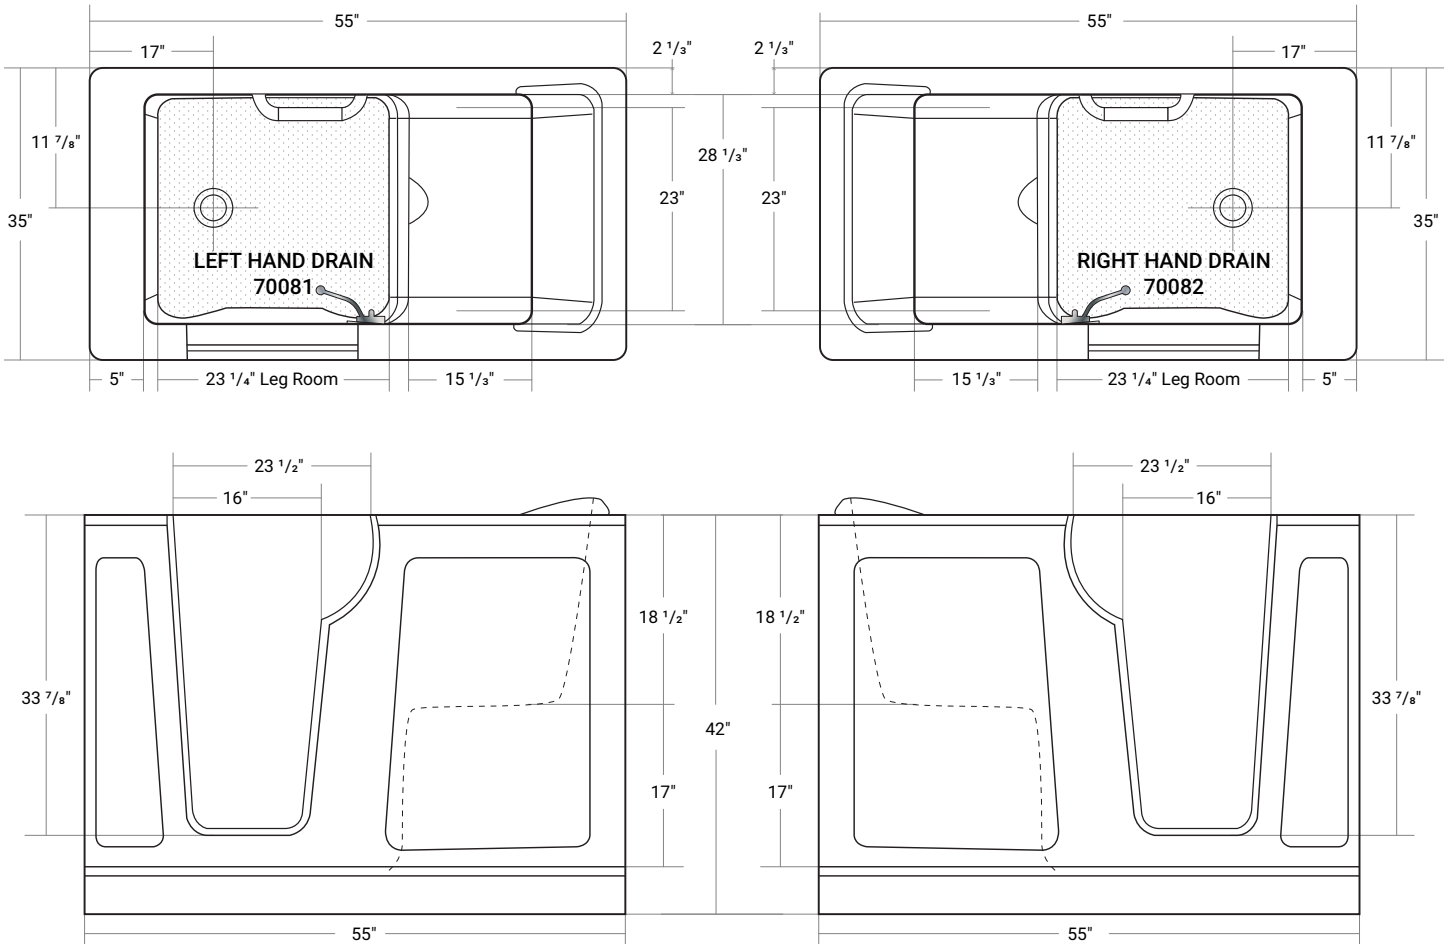

Acritec Industries Corp.

27049 Gloucester Way
Langley, B.C. V4W 3Y3

Tel: 604.607.0856

Fax: 604.607.0857

Email: info@acritec.com

Website: www.acritec.com

In keeping with our policy of continuing product improvement, Acritec Industries Corp. reserves the right to change product specifications without notice.

Important

*While we strive to provide accurate measurements for our customers, sometimes mistakes happen. Our goal is to help things run smoothly from shipment to installation, so if you notice any errors in our spec sheets, please let us know.

Our products are handmade & hand finished so you can expect a tolerance of $\pm 1/4"$ on all measurements. We strongly recommend waiting until your ordered product is on-site before attempting any rough-in carpentry or plumbing.

If you want to verify any of our measurements, please feel free to call or email us.

*Drawings are not to scale