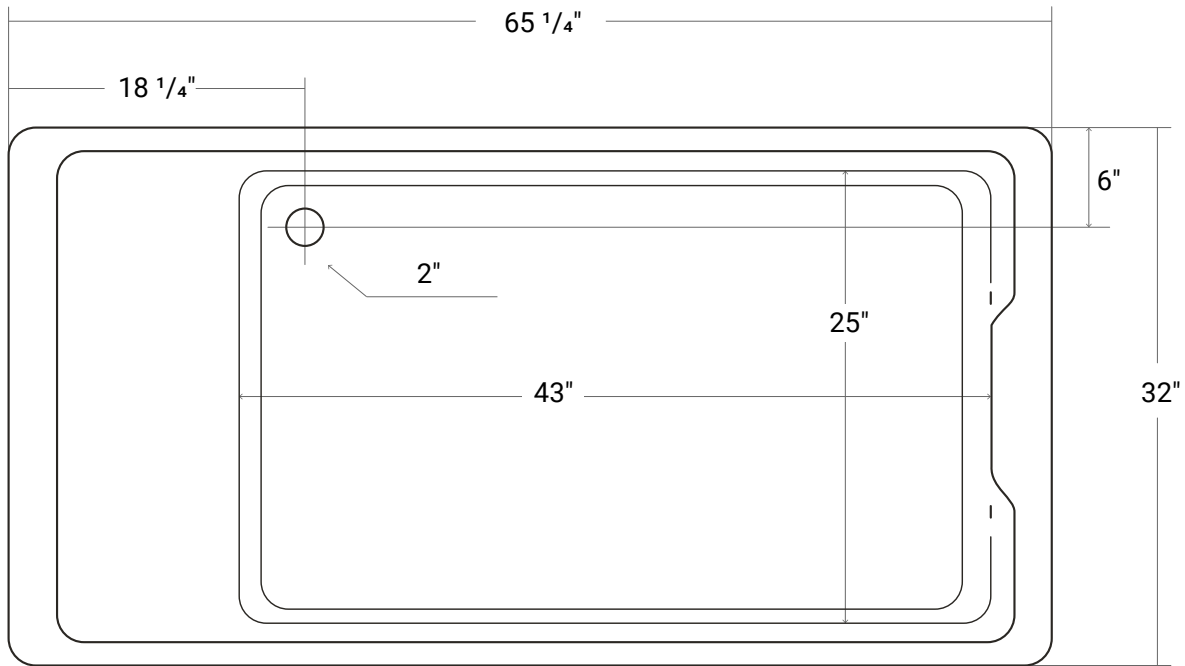

Lounge

Product #: 44225

65 ¼" x 32" x 21 ¾" | Immersion Depth: 13 ½"

Product Specifications

- 100% acrylic with fiberglass & wood reinforcement
- Water capacity ~ 55 US gallons
- 1 year limited manufacturer's warranty included

Design Features

- Seamless, 1-piece acrylic bath
- Designed for drop-in installation
- Undermount compatible
- Gently sloping lumbar support

Available Upgrades

- Grab Bar
- Chromatherapy
- Lateral Air
- Hydro Massage
- Comfortwarm™
- Vibe Sound
- Aromatherapy