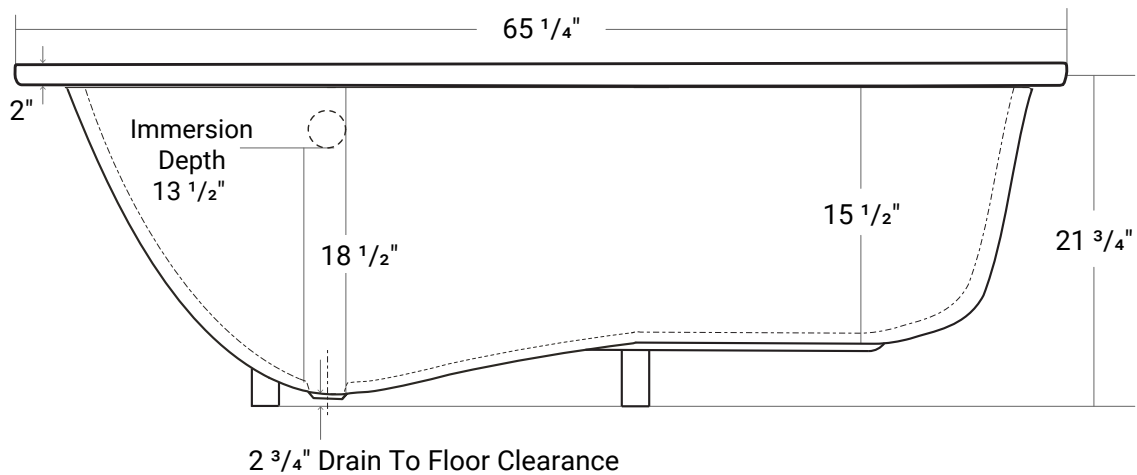

Lounge

Product #: 44225

65 ¼" x 32" x 21 ¾" | Immersion Depth: 13 ½"

Product Specifications

- 100% acrylic with fiberglass & wood reinforcement
- Water capacity ~ 55 US gallons
- 1 year limited manufacturer's warranty included

Design Features

- Seamless, 1-piece acrylic bath
- Designed for drop-in installation
- Undermount compatible
- Gently sloping lumbar support

Available Upgrades

- Grab Bar
- Chromatherapy
- Lateral Air
- Hydro Massage
- Comfortwarm™
- Vibe Sound
- Aromatherapy