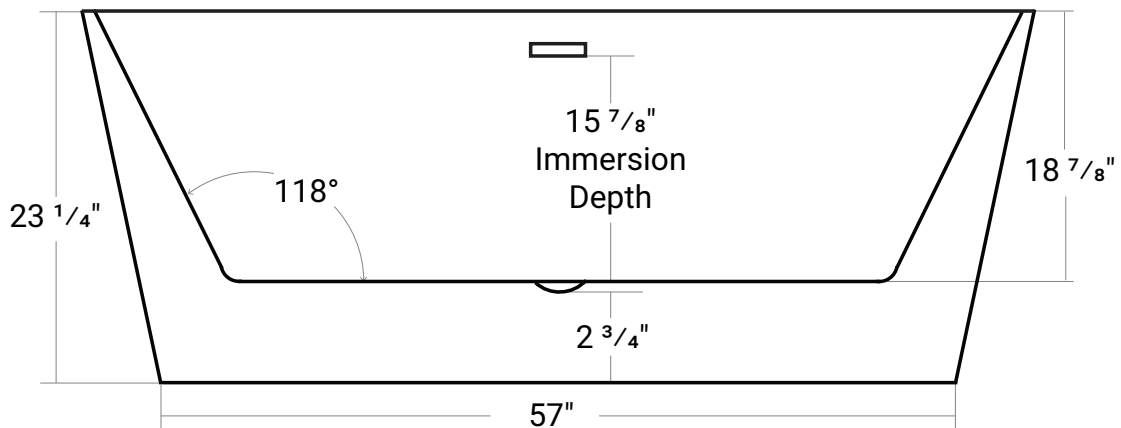

Rochelle 67

Product # 44276

66 $\frac{7}{8}$ " x 31 $\frac{1}{2}$ " x 23 $\frac{1}{4}$ " | Immersion Depth: 15 $\frac{7}{8}$ "

Product Specifications

- Seamless, 1-piece acrylic soaker bathtub
- 100% Acrylic with fiberglass reinforcement
- Bathtub is shipped with drain assembly not installed
- Slotted overflow
- Center Drain
- Drain hole: 2"
- Water Capacity: approx. 71 US gallons
- Weight: approx. 150 lbs
- Faucet sold separately
- 1 year limited manufacturer's warranty included

Design Features

- Gently sloping lumbar support at both ends
- Designed to install flush to wall
- Clicker style pop-up drain
- Deep bathing well

Available Upgrades

- Chromotherapy
- Lateral Air
- Roughin EZ
- 2 x Comfortwarm™
- Vibe Sound
- Aromatherapy