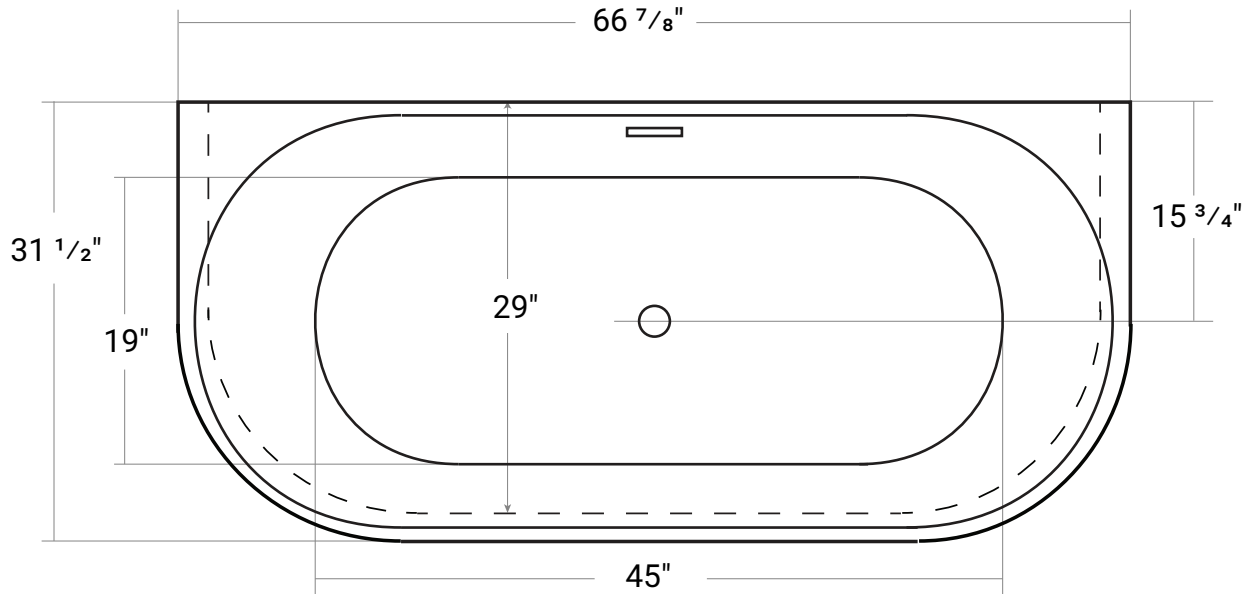

Rochelle 67

Product # 44276

66 $\frac{7}{8}$ " x 31 $\frac{1}{2}$ " x 23 $\frac{1}{4}$ " | Immersion Depth: 15 $\frac{7}{8}$ "

Product Specifications

- Seamless, 1-piece acrylic soaker bathtub
- 100% Acrylic with fiberglass reinforcement
- Bathtub is shipped with drain assembly not installed
- Slotted overflow
- Center Drain
- Drain hole: 2"
- Water Capacity: approx. 71 US gallons
- Weight: approx. 150 lbs
- Faucet sold separately
- 1 year limited manufacturer's warranty included

Design Features

- Gently sloping lumbar support at both ends
- Designed to install flush to wall
- Clicker style pop-up drain
- Deep bathing well

Available Upgrades

- Chromotherapy
- Lateral Air
- Roughin EZ
- 2 x Comfortwarm™
- Vibe Sound
- Aromatherapy