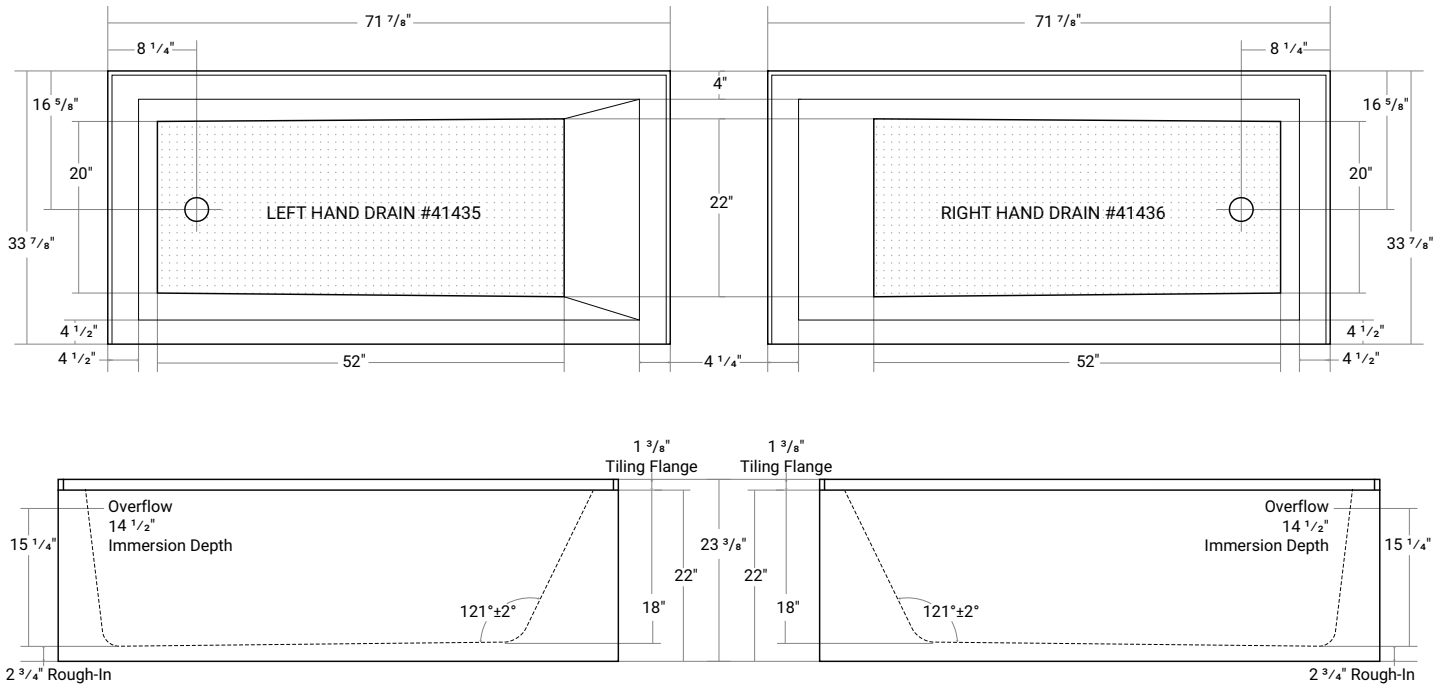

Acritec Industries Corp.

27049 Gloucester Way
Langley, B.C. V4W 3Y3

Tel: 604.607.0856

Fax: 604.607.0857

Email: info@acritec.com

Website: www.acritec.com

In keeping with our policy of continuing product improvement, Acritec Industries Corp. reserves the right to change product specifications without notice.

Important

*While we strive to provide accurate measurements for our customers, sometimes mistakes happen. Our goal is to help things run smoothly from shipment to installation, so if you notice any errors in our spec sheets, please let us know.

Our products are handmade & hand finished so you can expect a tolerance of ± 1/4" on all measurements. We strongly recommend waiting until your ordered product is on-site before attempting any rough-in carpentry or plumbing.

If you want to verify any of our measurements, please feel free to call or email us.

*Drawings are not to scale