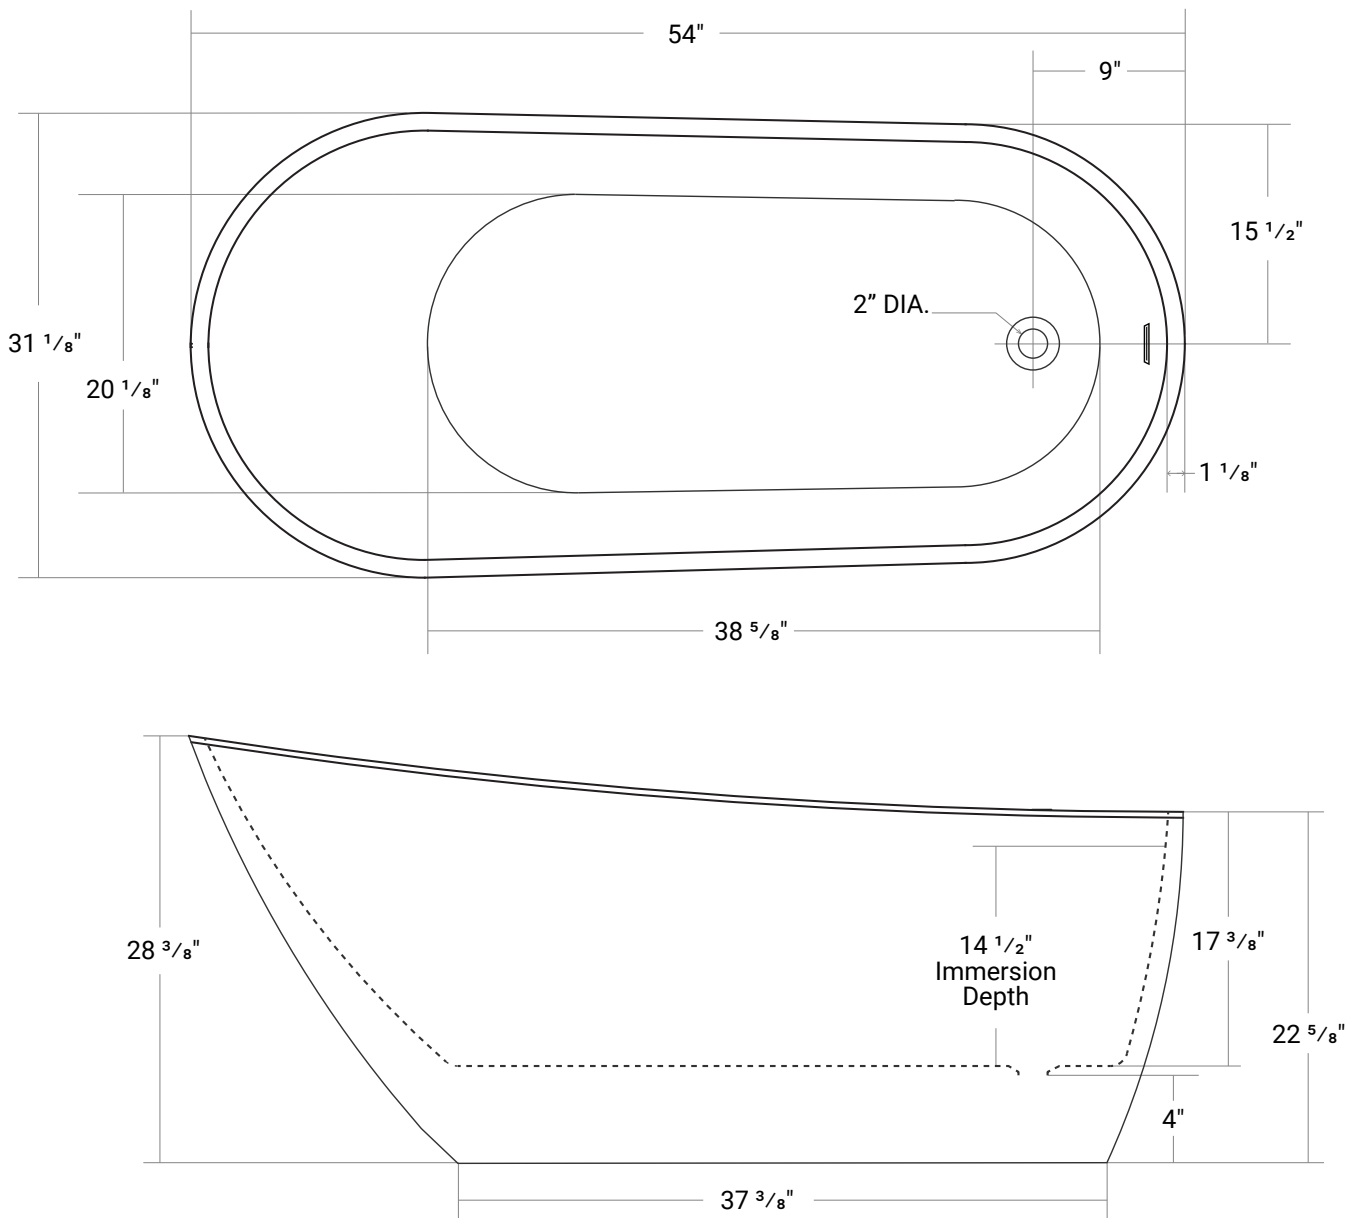

Acritec Industries Corp.

27049 Gloucester Way
Langley, B.C. V4W 3Y3

Tel: 604.607.0856

Fax: 604.607.0857

Email: info@acritec.com

Website: www.acritec.com

In keeping with our policy of continuing product improvement, Acritec Industries Corp. reserves the right to change product specifications without notice.

Important

*While we strive to provide accurate measurements for our customers, sometimes mistakes happen. Our goal is to help things run smoothly from shipment to installation, so if you notice any errors in our spec sheets, please let us know.

Our products are handmade & hand finished so you can expect a tolerance of $\pm 1/4"$ on all measurements. We strongly recommend waiting until your ordered product is on-site before attempting any rough-in carpentry or plumbing.

If you want to verify any of our measurements, please feel free to call or email us.

*Drawings are not to scale