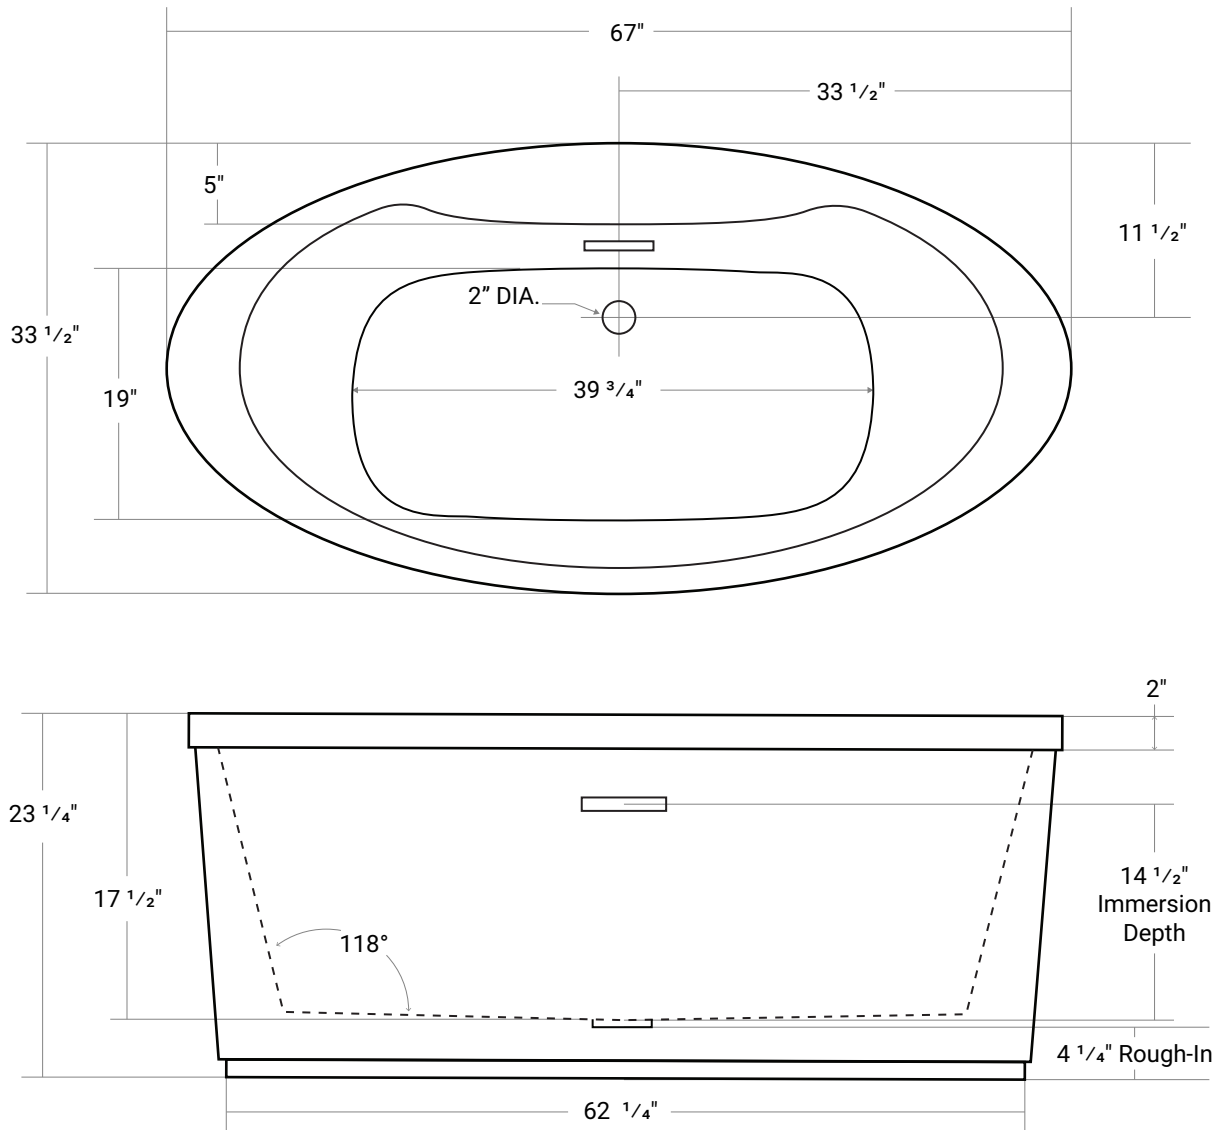

Acritec Industries Corp.

27049 Gloucester Way
Langley, B.C. V4W 3Y3

Tel: 604.607.0856

Fax: 604.607.0857

Email: info@acritec.com

Website: www.acritec.com

In keeping with our policy of continuing product improvement, Acritec Industries Corp. reserves the right to change product specifications without notice.

Important

*While we strive to provide accurate measurements for our customers, sometimes mistakes happen. Our goal is to help things run smoothly from shipment to installation, so if you notice any errors in our spec sheets, please let us know.

Our products are handmade & hand finished so you can expect a tolerance of $\pm \frac{1}{4}$ " on all measurements. We strongly recommend waiting until your ordered product is on-site before attempting any rough-in carpentry or plumbing.

If you want to verify any of our measurements, please feel free to call or email us.

*Drawings are not to scale