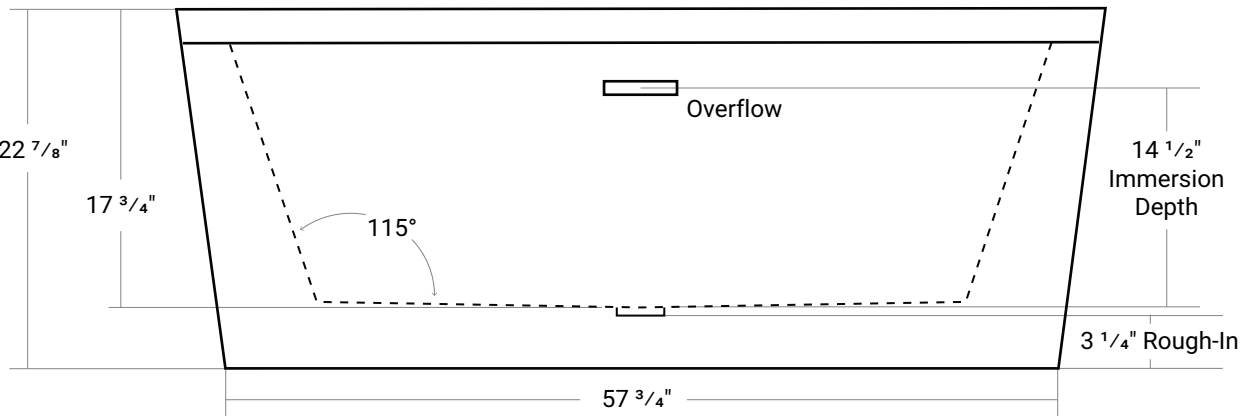

Acritec Industries Corp.

27049 Gloucester Way
Langley, B.C. V4W 3Y3

Tel: 604.607.0856

Fax: 604.607.0857

Email: info@acritec.com

Website: www.acritec.com

In keeping with our policy of continuing product improvement, Acritec Industries Corp. reserves the right to change product specifications without notice.

Important

*While we strive to provide accurate measurements for our customers, sometimes mistakes happen. Our goal is to help things run smoothly from shipment to installation, so if you notice any errors in our spec sheets, please let us know.

Our products are handmade & hand finished so you can expect a tolerance of $\pm \frac{1}{4}$ " on all measurements. We strongly recommend waiting until your ordered product is on-site before attempting any rough-in carpentry or plumbing.

If you want to verify any of our measurements, please feel free to call or email us.

*Drawings are not to scale