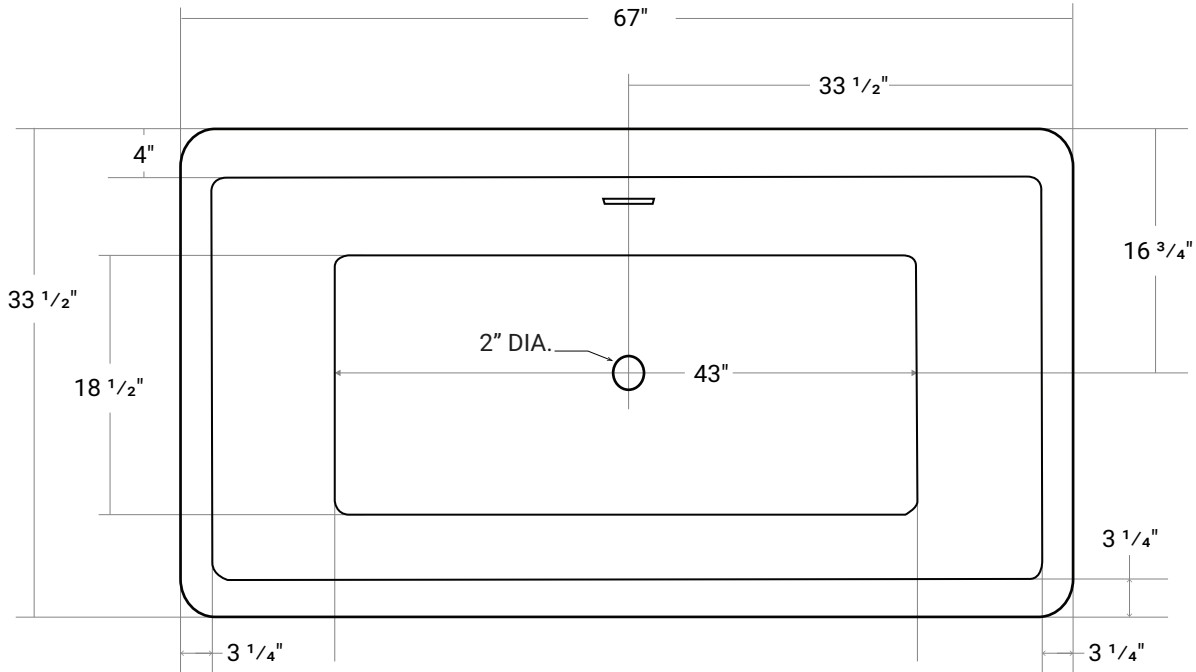

Acritec Industries Corp.

27049 Gloucester Way
Langley, B.C. V4W 3Y3

Tel: 604.607.0856

Fax: 604.607.0857

Email: info@acritec.com

Website: www.acritec.com

In keeping with our policy of continuing product improvement, Acritec Industries Corp. reserves the right to change product specifications without notice.

Important

*While we strive to provide accurate measurements for our customers, sometimes mistakes happen. Our goal is to help things run smoothly from shipment to installation, so if you notice any errors in our spec sheets, please let us know.

Our products are handmade & hand finished so you can expect a tolerance of $\pm \frac{1}{4}$ " on all measurements. We strongly recommend waiting until your ordered product is on-site before attempting any rough-in carpentry or plumbing.

If you want to verify any of our measurements, please feel free to call or email us.

*Drawings are not to scale