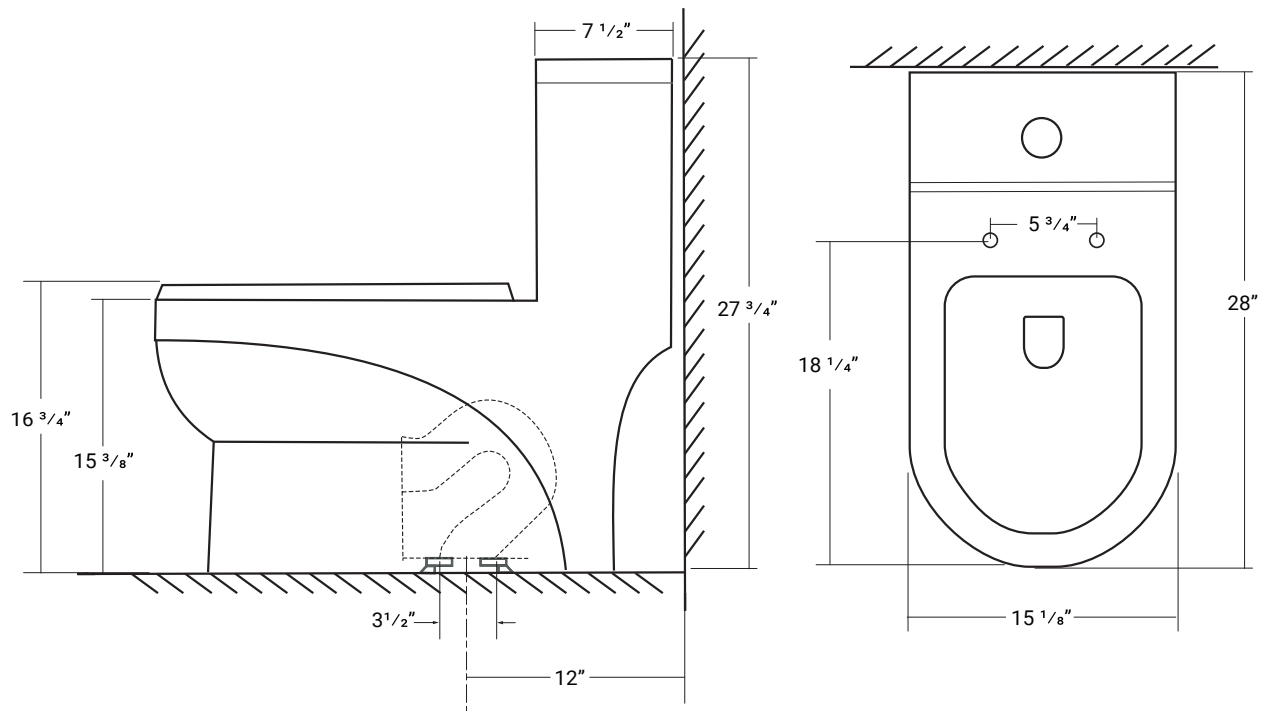

## Elongated Single Flush

28" x 15 1/8" x 27 3/4"

4.8 Litres per Flush

- Ceramic toilet with durable glazed finish throughout.
- Soft-closing seat and lid included.
- Jet siphonic flushing function.