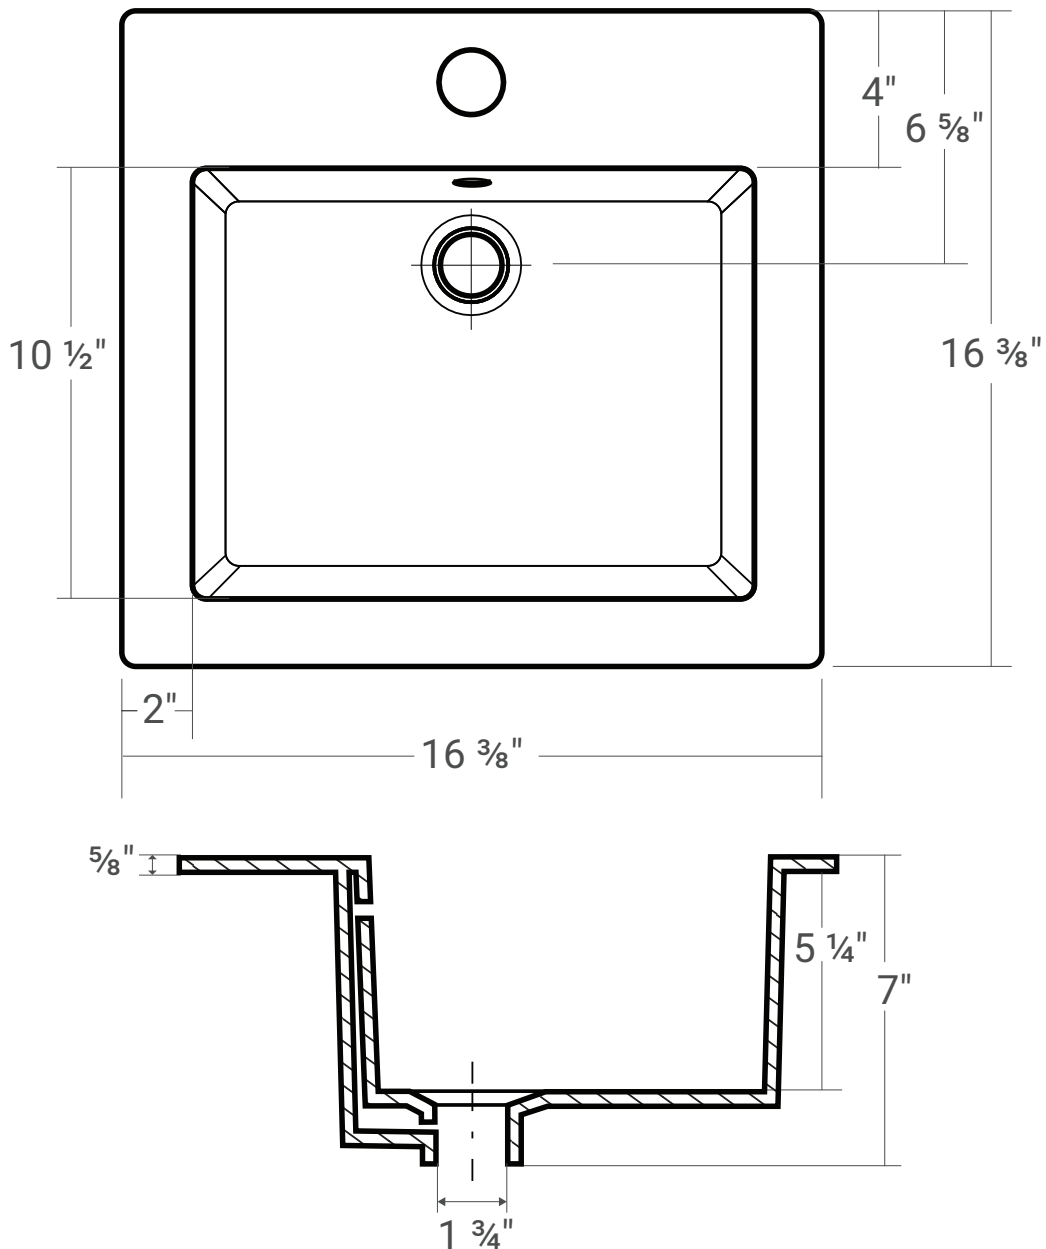

Acritec Industries Corp.

27049 Gloucester Way
Langley, B.C. V4W 3Y3

Tel: 604.607.0856

Fax: 604.607.0857

Email: info@acritec.com

Website: www.acritec.com

In keeping with our policy of continuing product improvement, Acritec Industries Corp. reserves the right to change product specifications without notice.

Important

*While we strive to provide accurate measurements for our customers, sometimes mistakes happen. Our goal is to help things run smoothly from shipment to installation, so if you notice any errors in our spec sheets, please let us know.

Our products are handmade & hand finished so you can expect a tolerance of $\pm 1/4"$ on all measurements. We strongly recommend waiting until your ordered product is on-site before attempting any rough-in carpentry or plumbing.

If you want to verify any of our measurements, please feel free to call or email us.

*Drawings are not to scale