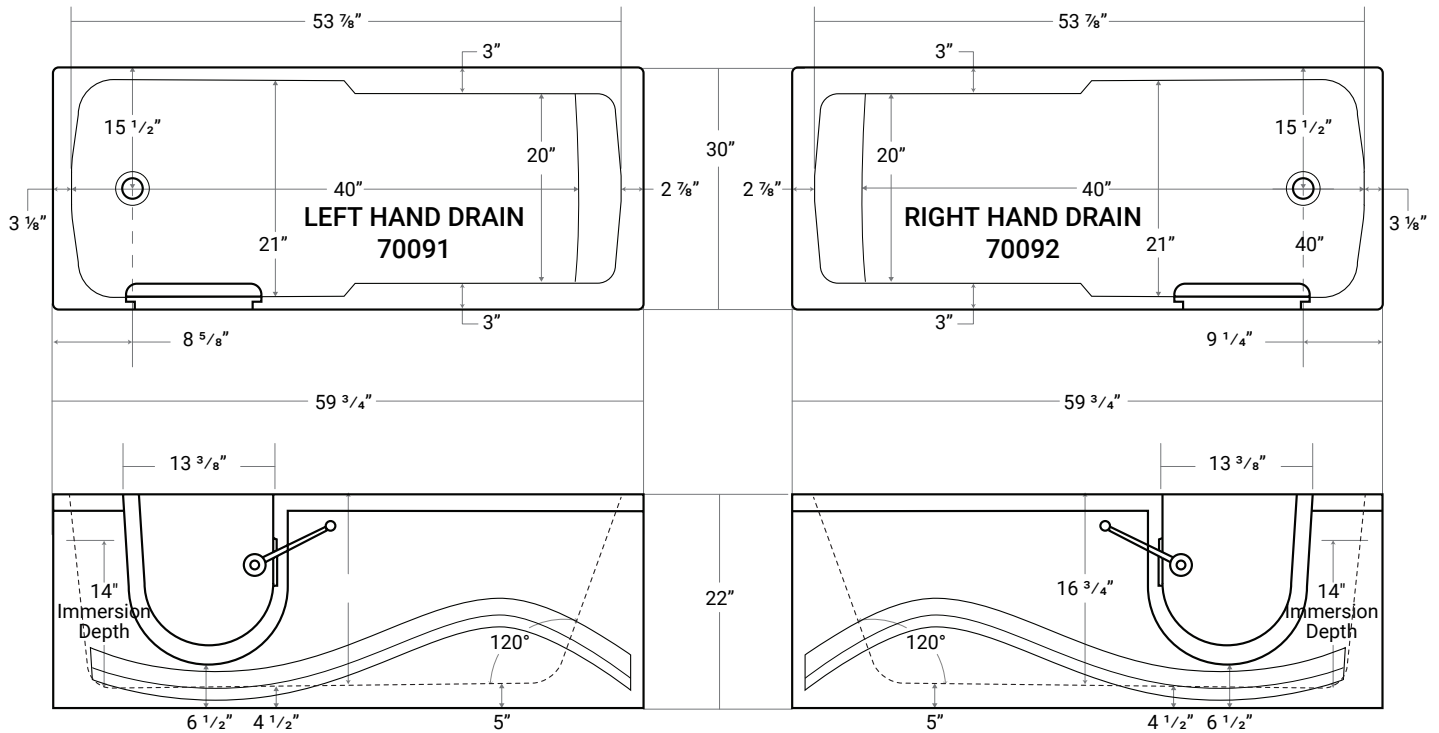

Acritec Industries Corp.

27049 Gloucester Way
Langley, B.C. V4W 3Y3

Tel: 604.607.0856

Fax: 604.607.0857

Email: info@acritec.com

Website: www.acritec.com

In keeping with our policy of continuing product improvement, Acritec Industries Corp. reserves the right to change product specifications without notice.

Important

*While we strive to provide accurate measurements for our customers, sometimes mistakes happen. Our goal is to help things run smoothly from shipment to installation, so if you notice any errors in our spec sheets, please let us know.

Our products are handmade & hand finished so you can expect a tolerance of $\pm \frac{1}{4}$ " on all measurements. We strongly recommend waiting until your ordered product is on-site before attempting any rough-in carpentry or plumbing.

If you want to verify any of our measurements, please feel free to call or email us.

*Drawings are not to scale