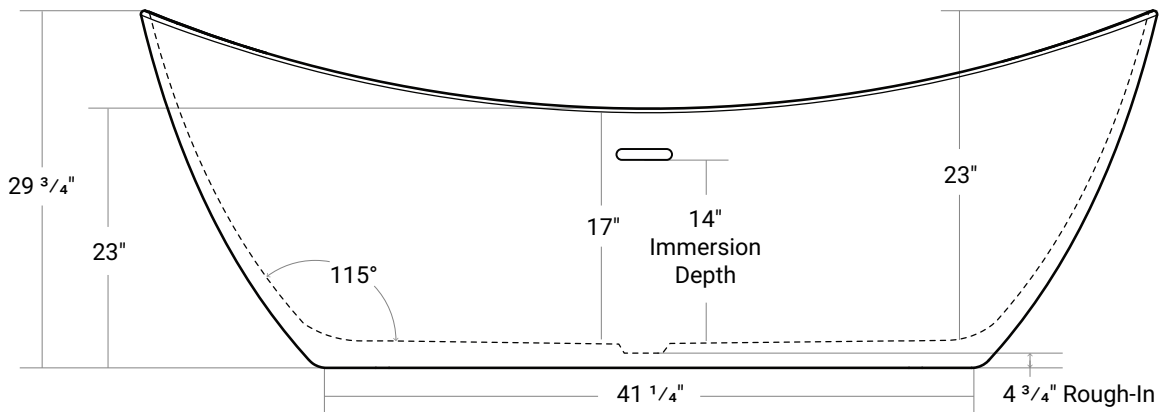

Acritec Industries Corp.

27049 Gloucester Way
Langley, B.C. V4W 3Y3

Tel: 604.607.0856

Fax: 604.607.0857

Email: info@acritec.com

Website: www.acritec.com

In keeping with our policy of continuing product improvement, Acritec Industries Corp. reserves the right to change product specifications without notice.

Important

*While we strive to provide accurate measurements for our customers, sometimes mistakes happen. Our goal is to help things run smoothly from shipment to installation, so if you notice any errors in our spec sheets, please let us know.

Our products are handmade & hand finished so you can expect a tolerance of $\pm \frac{1}{4}$ " on all measurements. We strongly recommend waiting until your ordered product is on-site before attempting any rough-in carpentry or plumbing.

If you want to verify any of our measurements, please feel free to call or email us.

*Drawings are not to scale