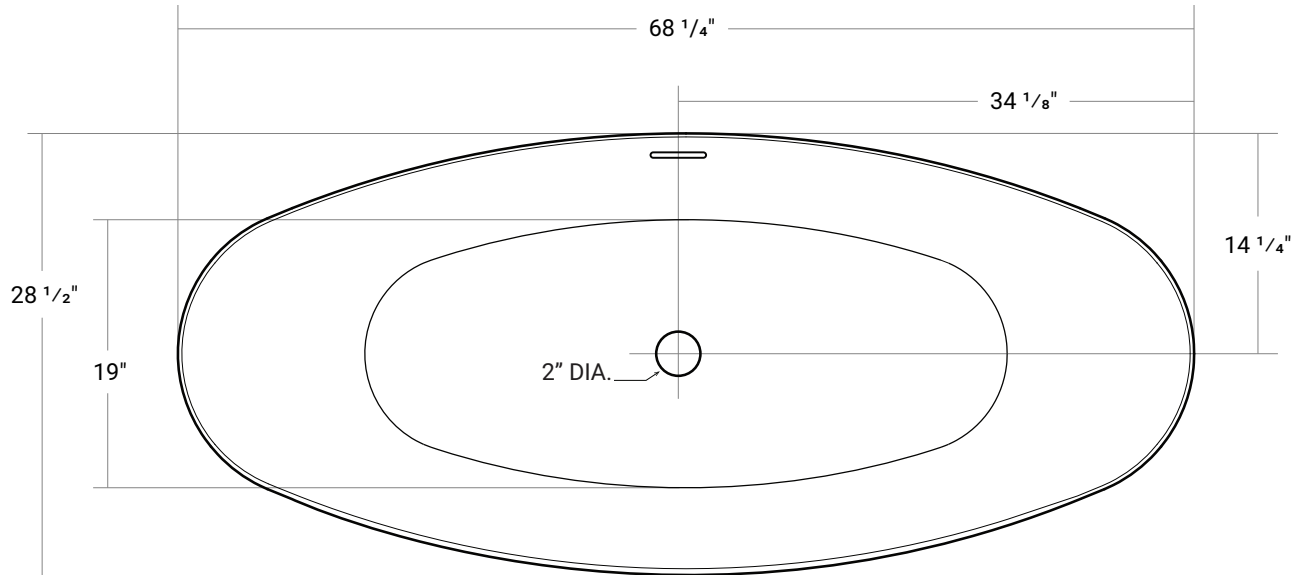

Acritec Industries Corp.

27049 Gloucester Way
Langley, B.C. V4W 3Y3

Tel: 604.607.0856

Fax: 604.607.0857

Email: info@acritec.com

Website: www.acritec.com

In keeping with our policy of continuing product improvement, Acritec Industries Corp. reserves the right to change product specifications without notice.

Important

*While we strive to provide accurate measurements for our customers, sometimes mistakes happen. Our goal is to help things run smoothly from shipment to installation, so if you notice any errors in our spec sheets, please let us know.

Our products are handmade & hand finished so you can expect a tolerance of $\pm \frac{1}{4}$ " on all measurements. We strongly recommend waiting until your ordered product is on-site before attempting any rough-in carpentry or plumbing.

If you want to verify any of our measurements, please feel free to call or email us.

*Drawings are not to scale