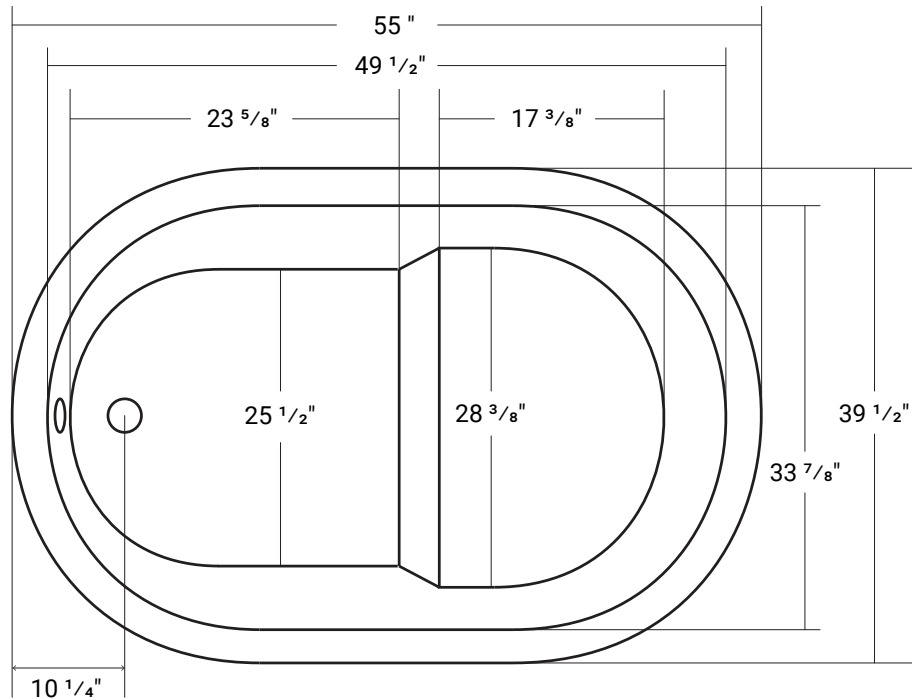

Acritec Industries Corp.

27049 Gloucester Way
Langley, B.C. V4W 3Y3

Tel: 604.607.0856

Fax: 604.607.0857

Email: info@acritec.com

Website: www.acritec.com

In keeping with our policy of continuing product improvement, Acritec Industries Corp. reserves the right to change product specifications without notice.

Important

*While we strive to provide accurate measurements for our customers, sometimes mistakes happen. Our goal is to help things run smoothly from shipment to installation, so if you notice any errors in our spec sheets, please let us know.

Our products are handmade & hand finished so you can expect a tolerance of $\pm \frac{1}{4}$ " on all measurements. We strongly recommend waiting until your ordered product is on-site before attempting any rough-in carpentry or plumbing.

If you want to verify any of our measurements, please feel free to call or email us.

*Drawings are not to scale