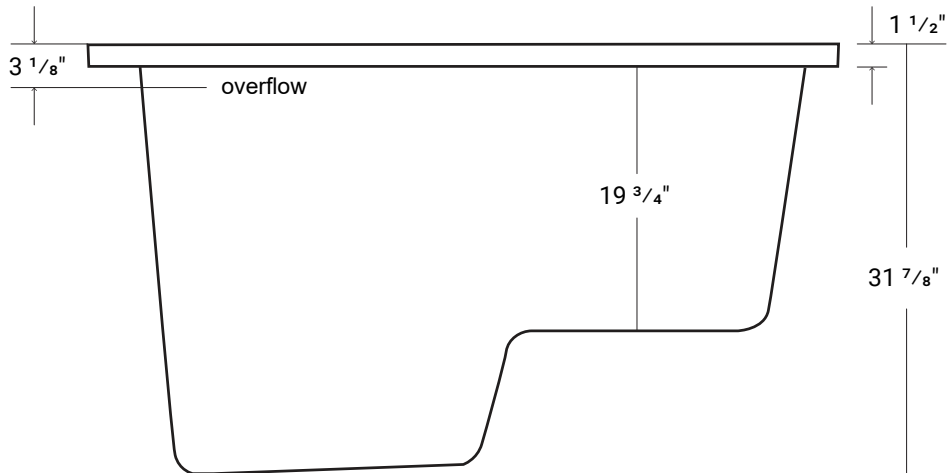

Acritec Industries Corp.

27049 Gloucester Way
Langley, B.C. V4W 3Y3

Tel: 604.607.0856

Fax: 604.607.0857

Email: info@acritec.com

Website: www.acritec.com

In keeping with our policy of continuing product improvement, Acritec Industries Corp. reserves the right to change product specifications without notice.

Important

*While we strive to provide accurate measurements for our customers, sometimes mistakes happen. Our goal is to help things run smoothly from shipment to installation, so if you notice any errors in our spec sheets, please let us know.

Our products are handmade & hand finished so you can expect a tolerance of $\pm \frac{1}{4}$ " on all measurements. We strongly recommend waiting until your ordered product is on-site before attempting any rough-in carpentry or plumbing.

If you want to verify any of our measurements, please feel free to call or email us.

*Drawings are not to scale