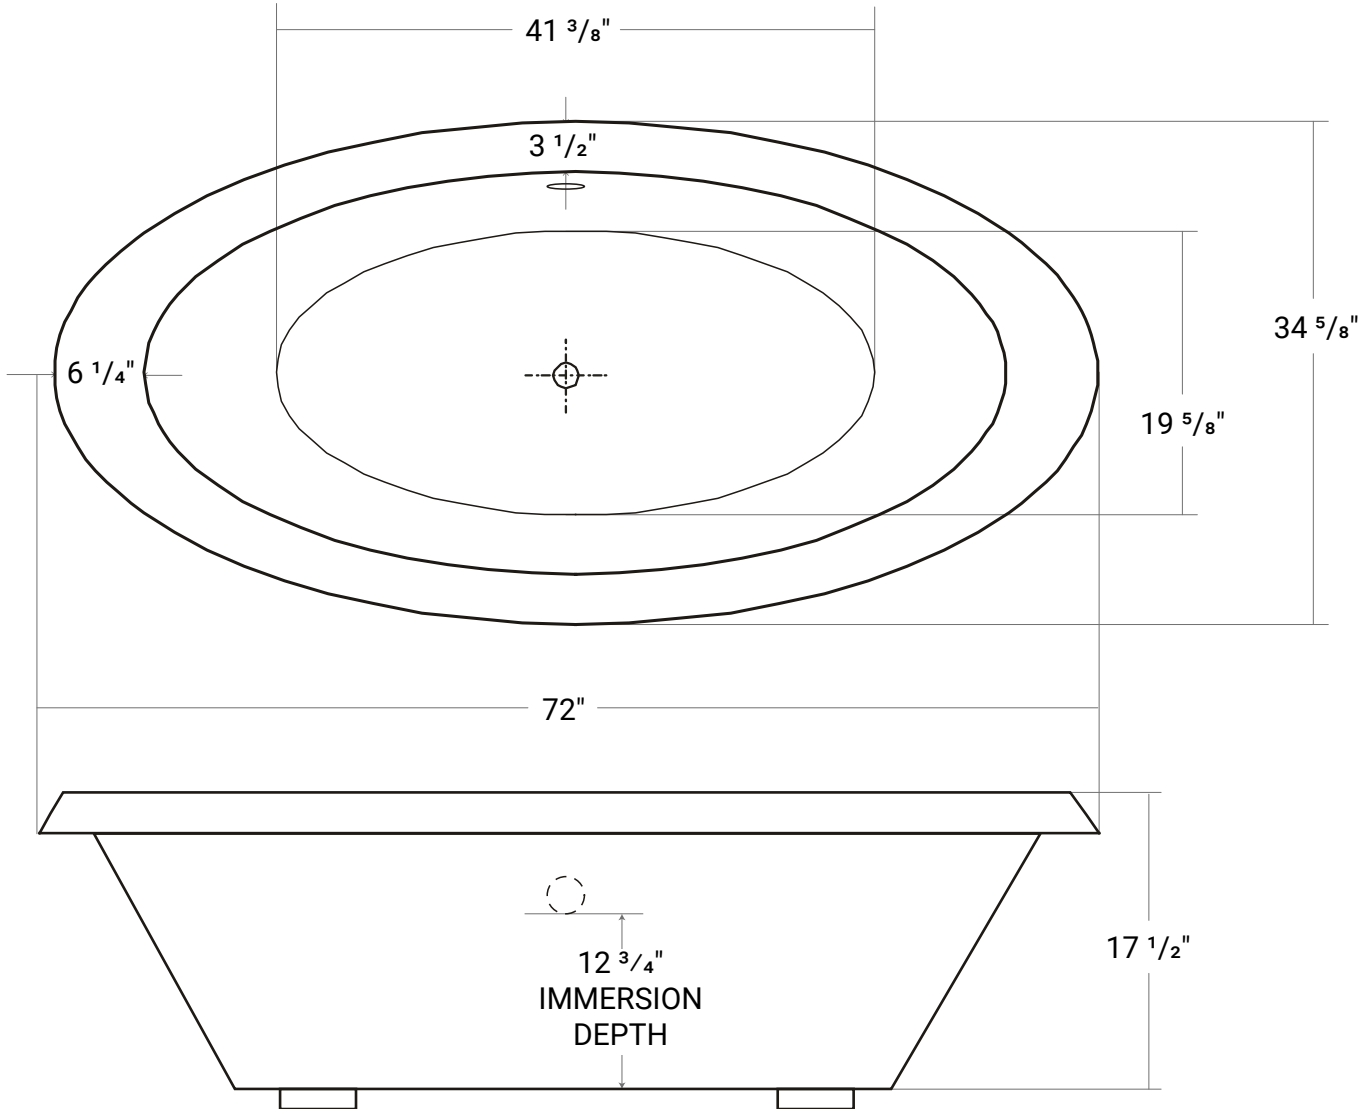

Acritec Industries Corp.

27049 Gloucester Way
Langley, B.C. V4W 3Y3

Tel: 604.607.0856

Fax: 604.607.0857

Email: info@acritec.com

Website: www.acritec.com

In keeping with our policy of continuing product improvement, Acritec Industries Corp. reserves the right to change product specifications without notice.

Important

*While we strive to provide accurate measurements for our customers, sometimes mistakes happen. Our goal is to help things run smoothly from shipment to installation, so if you notice any errors in our spec sheets, please let us know.

Our products are handmade & hand finished so you can expect a tolerance of ± 1/4" on all measurements. We strongly recommend waiting until your ordered product is on-site before attempting any rough-in carpentry or plumbing.

If you want to verify any of our measurements, please feel free to call or email us.

*Drawings are not to scale