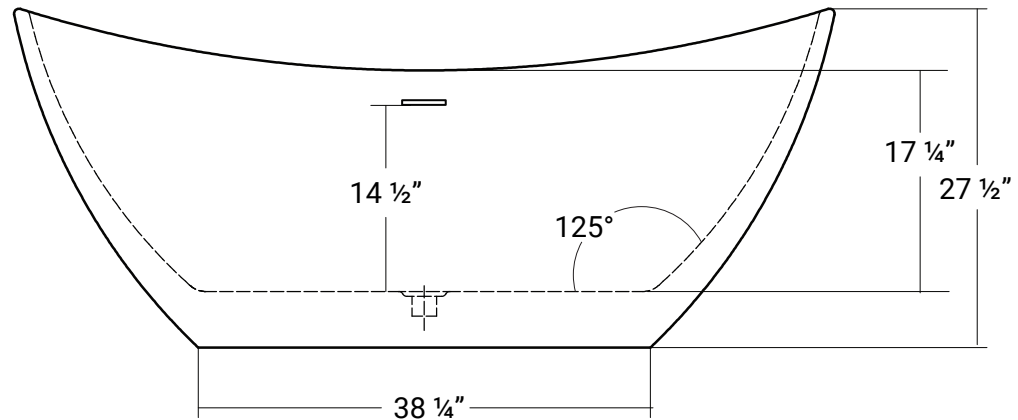

Acritec Industries Corp.

27049 Gloucester Way
Langley, B.C. V4W 3Y3

Tel: 604.607.0856

Fax: 604.607.0857

Email: info@acritec.com

Website: www.acritec.com

In keeping with our policy of continuing product improvement, Acritec Industries Corp. reserves the right to change product specifications without notice.

Important

*While we strive to provide accurate measurements for our customers, sometimes mistakes happen. Our goal is to help things run smoothly from shipment to installation, so if you notice any errors in our spec sheets, please let us know.

Our products are handmade & hand finished so you can expect a tolerance of $\pm \frac{1}{4}$ " on all measurements. We strongly recommend waiting until your ordered product is on-site before attempting any rough-in carpentry or plumbing.

If you want to verify any of our measurements, please feel free to call or email us.

*Drawings are not to scale