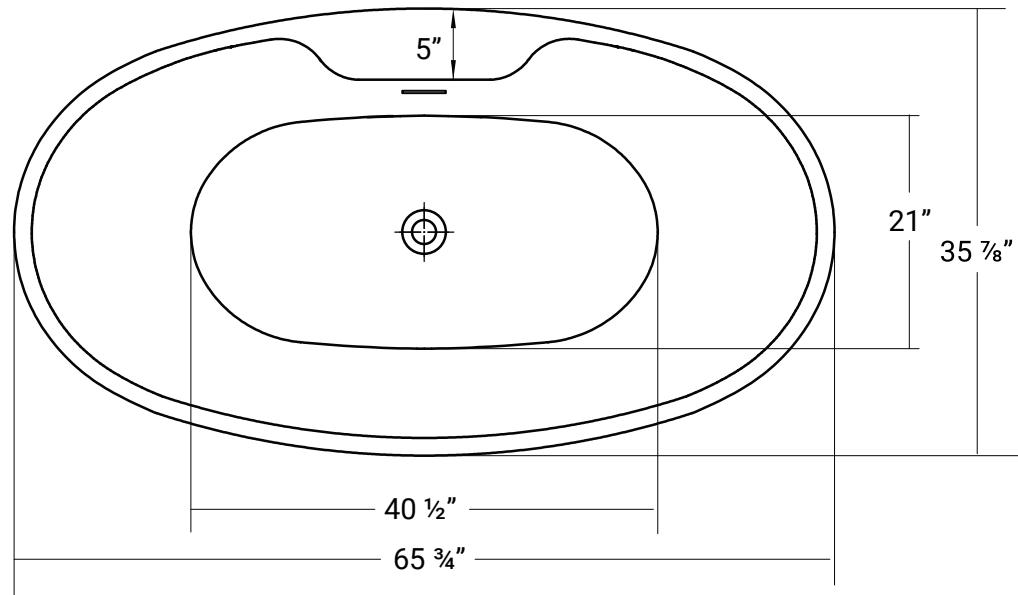

Acritec Industries Corp.

27049 Gloucester Way
Langley, B.C. V4W 3Y3

Tel: 604.607.0856

Fax: 604.607.0857

Email: info@acritec.com

Website: www.acritec.com

In keeping with our policy of continuing product improvement, Acritec Industries Corp. reserves the right to change product specifications without notice.

Important

*While we strive to provide accurate measurements for our customers, sometimes mistakes happen. Our goal is to help things run smoothly from shipment to installation, so if you notice any errors in our spec sheets, please let us know.

Our products are handmade & hand finished so you can expect a tolerance of $\pm \frac{1}{4}$ " on all measurements. We strongly recommend waiting until your ordered product is on-site before attempting any rough-in carpentry or plumbing.

If you want to verify any of our measurements, please feel free to call or email us.

*Drawings are not to scale