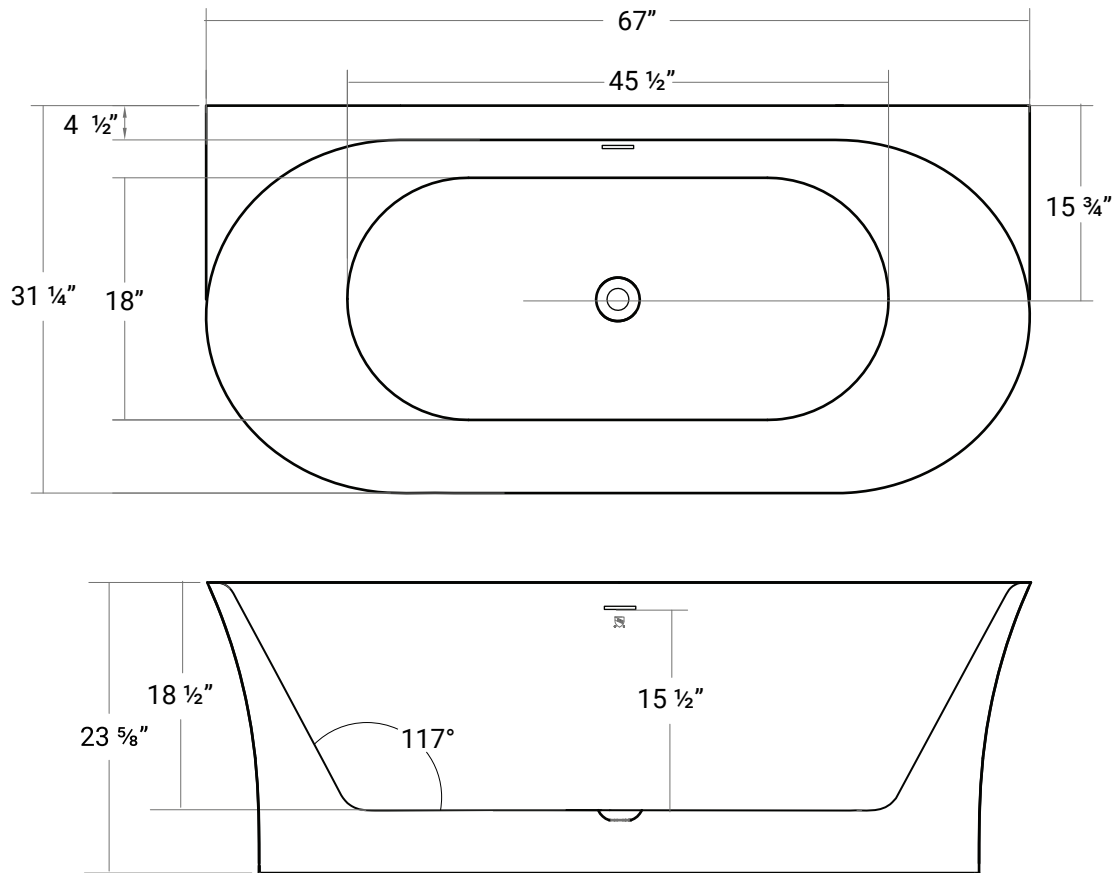

Acritec Industries Corp.

27049 Gloucester Way
Langley, B.C. V4W 3Y3

Tel: 604.607.0856

Fax: 604.607.0857

Email: info@acritec.com

Website: www.acritec.com

In keeping with our policy of continuing product improvement, Acritec Industries Corp. reserves the right to change product specifications without notice.

Important

*While we strive to provide accurate measurements for our customers, sometimes mistakes happen. Our goal is to help things run smoothly from shipment to installation, so if you notice any errors in our spec sheets, please let us know.

Our products are handmade & hand finished so you can expect a tolerance of $\pm 1/4"$ on all measurements. We strongly recommend waiting until your ordered product is on-site before attempting any rough-in carpentry or plumbing.

If you want to verify any of our measurements, please feel free to call or email us.

*Drawings are not to scale