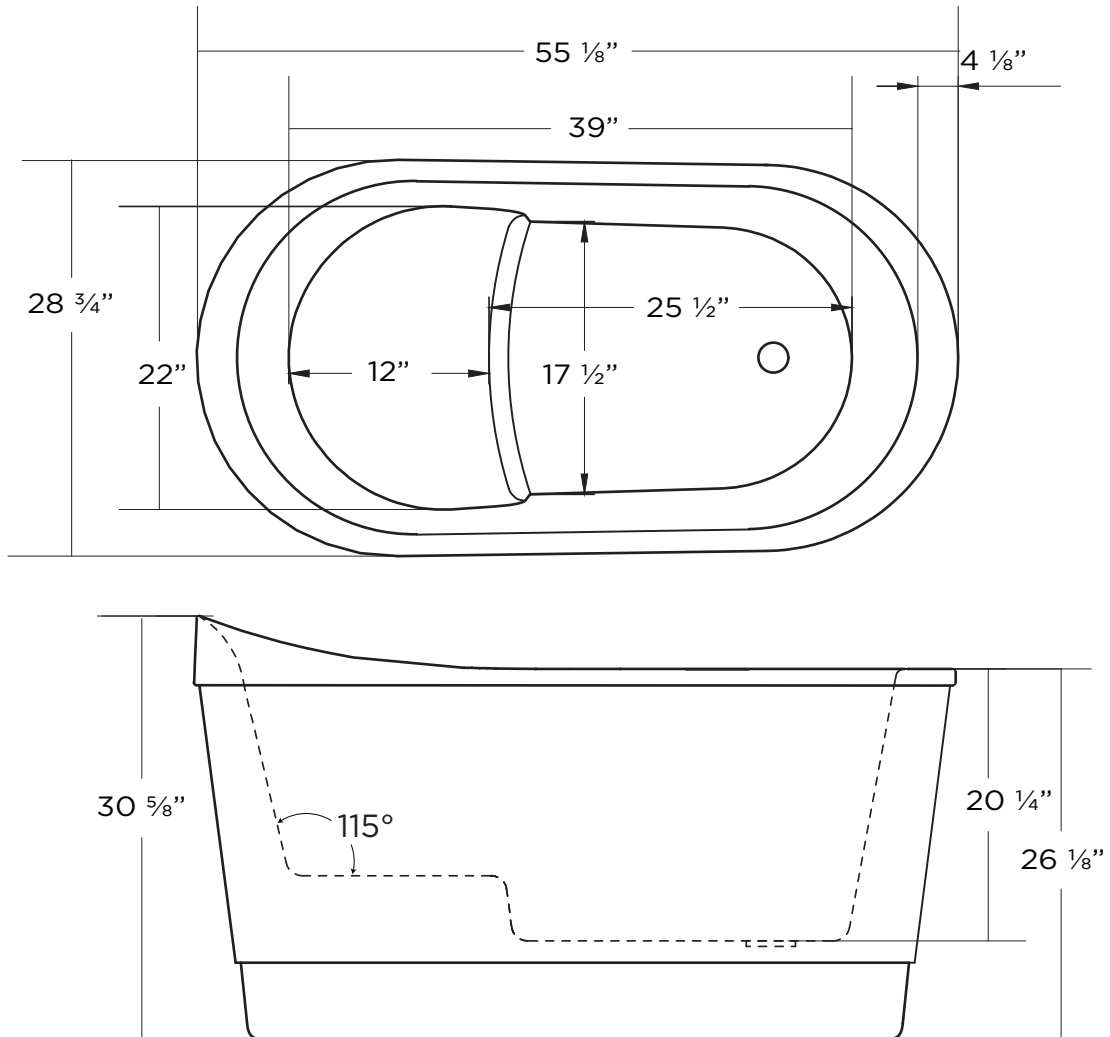

Acritec Industries Corp.

27049 Gloucester Way
Langley, B.C. V4W 3Y3

Tel: 604.607.0856

Fax: 604.607.0857

Email: info@acritec.com

Website: www.acritec.com

In keeping with our policy of continuing product improvement, Acritec Industries Corp. reserves the right to change product specifications without notice.

Important

*While we strive to provide accurate measurements for our customers, sometimes mistakes happen. Our goal is to help things run smoothly from shipment to installation, so if you notice any errors in our spec sheets, please let us know.

Our products are handmade & hand finished so you can expect a tolerance of ± 1/4" on all measurements. We strongly recommend waiting until your ordered product is on-site before attempting any rough-in carpentry or plumbing.

If you want to verify any of our measurements, please feel free to call or email us.

*Drawings are not to scale