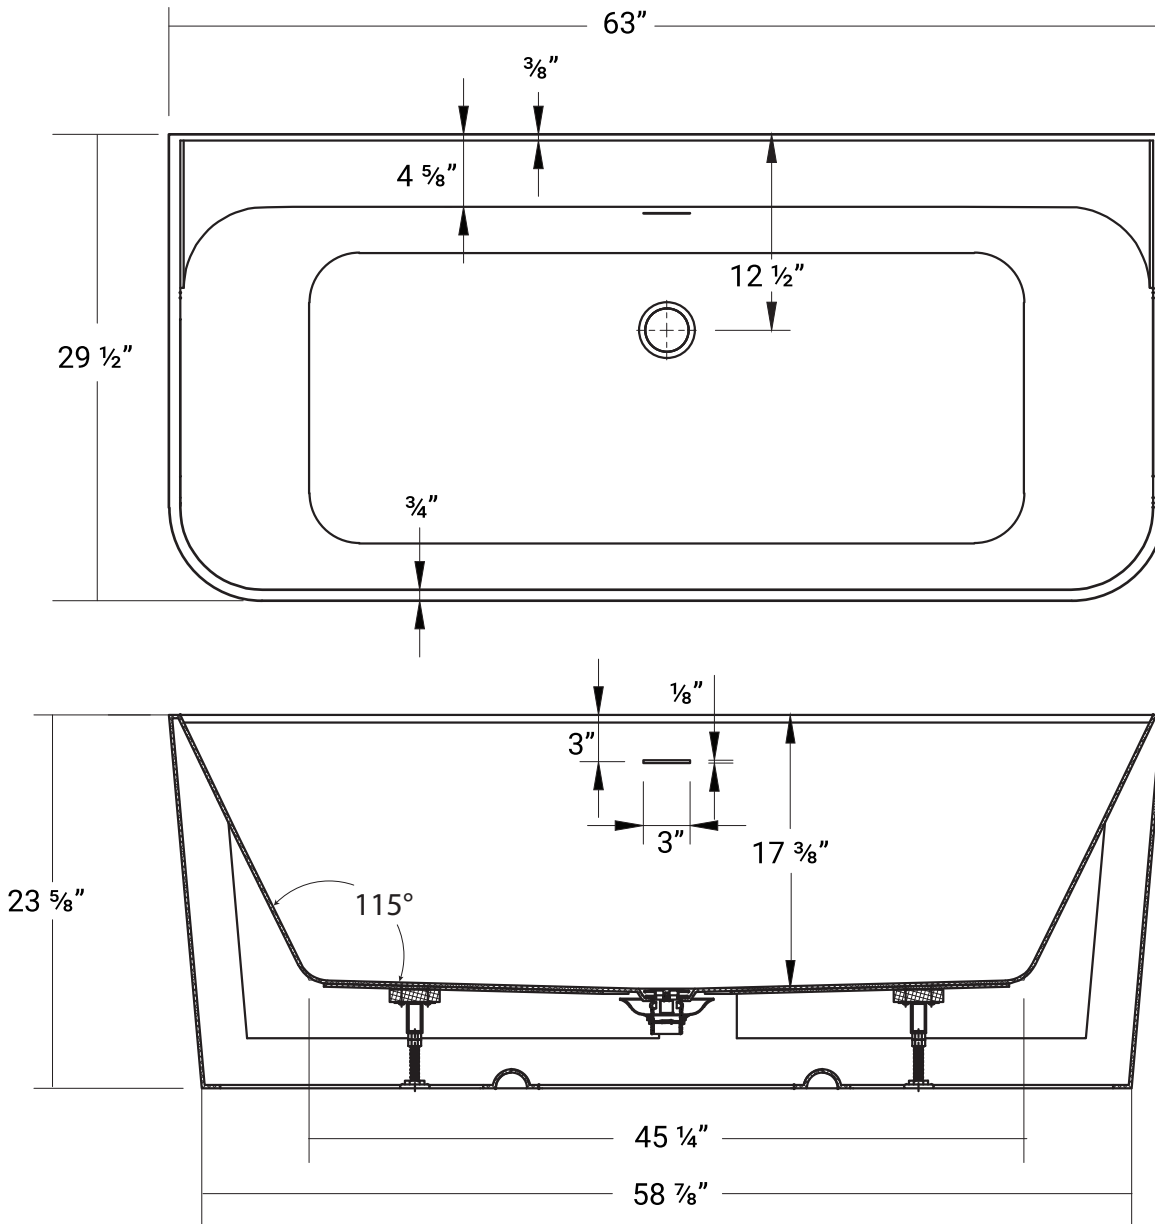

Acritec Industries Corp.

27049 Gloucester Way
Langley, B.C. V4W 3Y3

Tel: 604.607.0856

Fax: 604.607.0857

Email: info@acritec.com

Website: www.acritec.com

In keeping with our policy of continuing product improvement, Acritec Industries Corp. reserves the right to change product specifications without notice.

Important

*While we strive to provide accurate measurements for our customers, sometimes mistakes happen. Our goal is to help things run smoothly from shipment to installation, so if you notice any errors in our spec sheets, please let us know.

Our products are handmade & hand finished so you can expect a tolerance of $\pm 1/4$ " on all measurements. We strongly recommend waiting until your ordered product is on-site before attempting any rough-in carpentry or plumbing.

If you want to verify any of our measurements, please feel free to call or email us.

*Drawings are not to scale