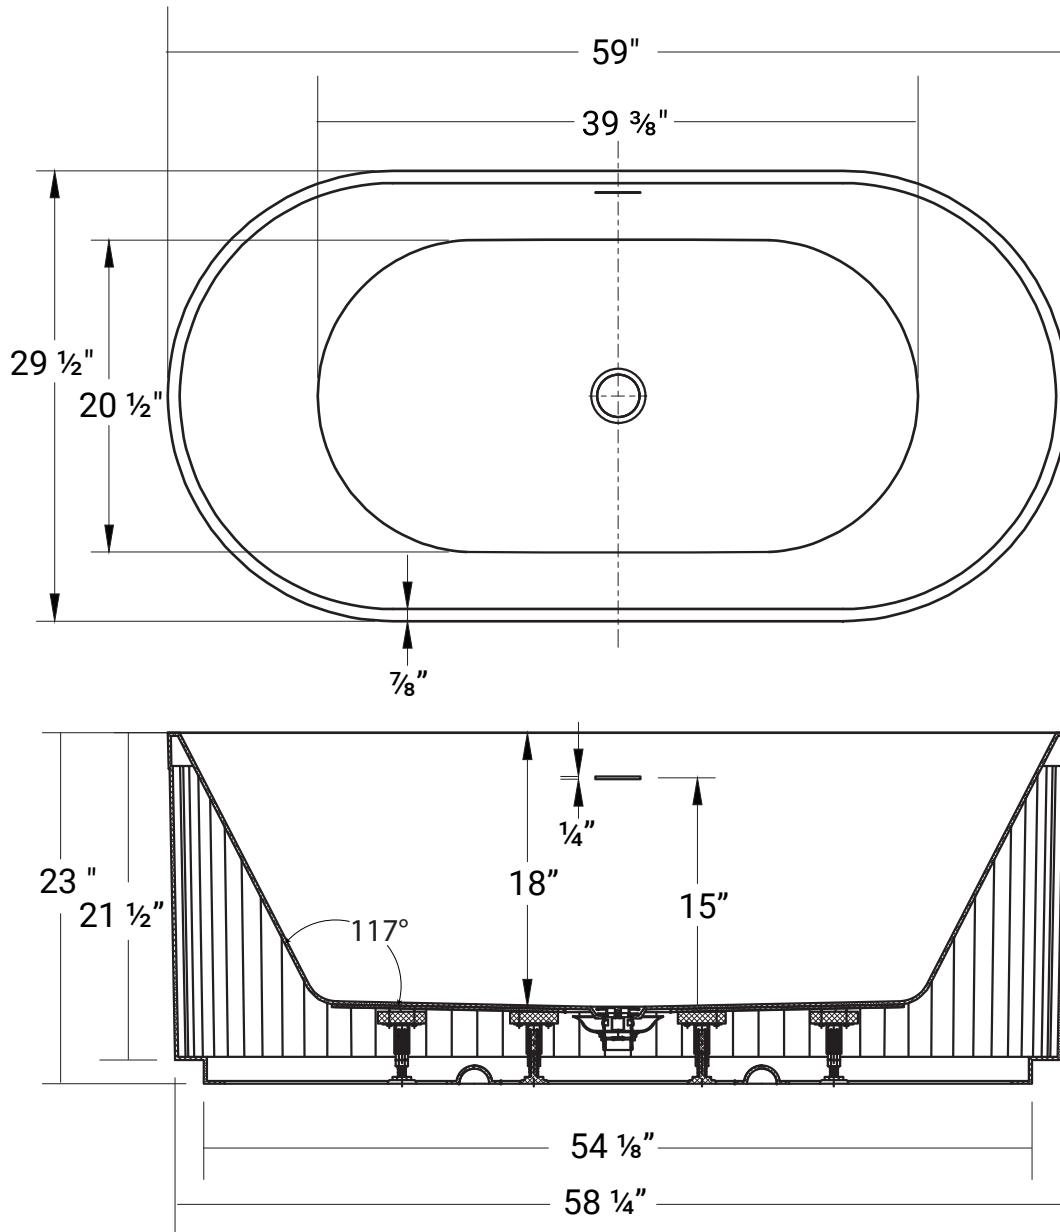

Acritec Industries Corp.

27049 Gloucester Way
Langley, B.C. V4W 3Y3

Tel: 604.607.0856

Fax: 604.607.0857

Email: info@acritec.com

Website: www.acritec.com

In keeping with our policy of continuing product improvement, Acritec Industries Corp. reserves the right to change product specifications without notice.

Important

*While we strive to provide accurate measurements for our customers, sometimes mistakes happen. Our goal is to help things run smoothly from shipment to installation, so if you notice any errors in our spec sheets, please let us know.

Our products are handmade & hand finished so you can expect a tolerance of ± 1/4" on all measurements. We strongly recommend waiting until your ordered product is on-site before attempting any rough-in carpentry or plumbing.

If you want to verify any of our measurements, please feel free to call or email us.

*Drawings are not to scale