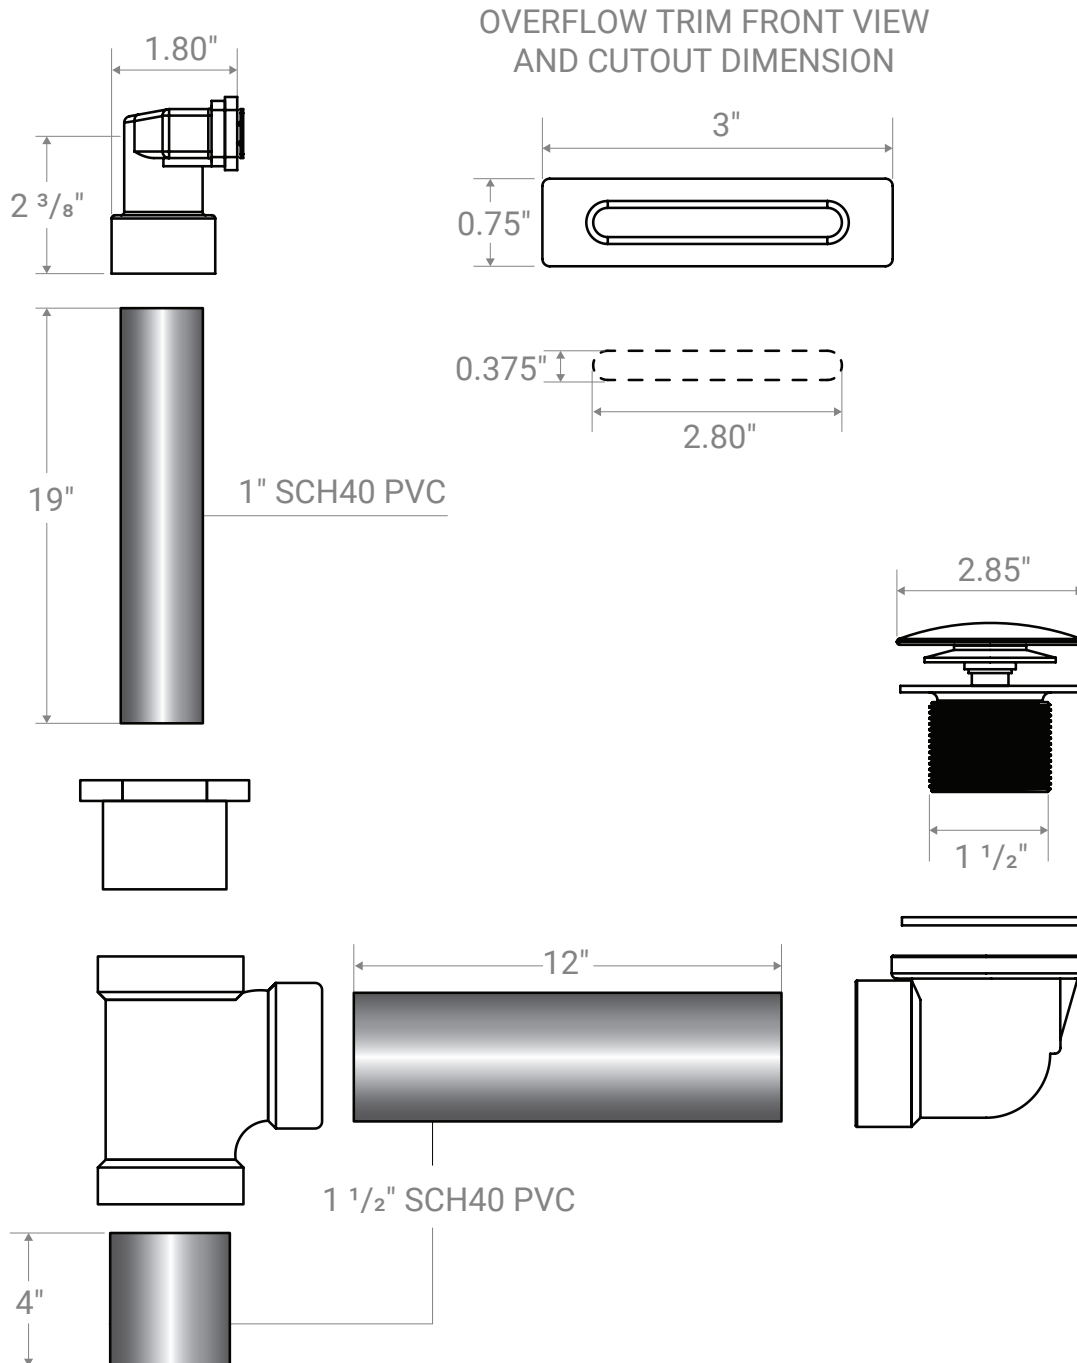

Linear Overflow and Drain for Alcove tubs

Chrome	01065	$230
Brushed Nickel	01066	$330
Matte Black	01067	$330

Design Features

- Can be installed for alcove tubs
- Kit includes linear overflow plate cover & clicker drain