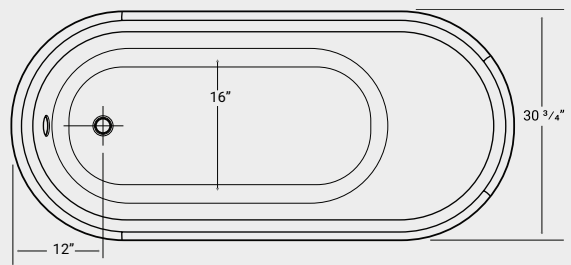

Triton

CAST IRON

CLAWFOOT

Name	Part #	Dimensions	Height	Immersion Depth	Capacity	MSRP
61"	48020	61" x 30 3/4"	29 3/8"	14"	45 US Gal	$3,560
67"	48022	66 7/8" x 30 3/4"	29 3/8"	14"	50 US Gal	$3,920

Waste & Overflow Kits

- Chrome Clicker
  - Part # - **01076**.....$340
- Chrome Clicker, Plug & Chain
  - Part # - **01060**.....$340

Pillows

- **08010** $100
- **08012** $140
- **08014** $120
- **08016** $270