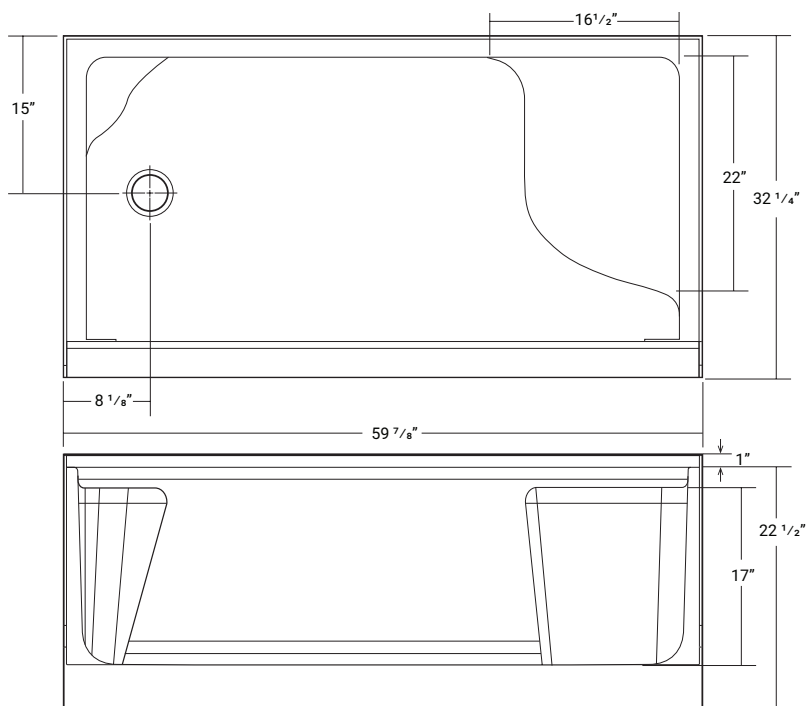

### Features

- 17" comfort height seat
- Soap shelf
- End drain
- Traditional bath replacement size
- Integral tiling flange