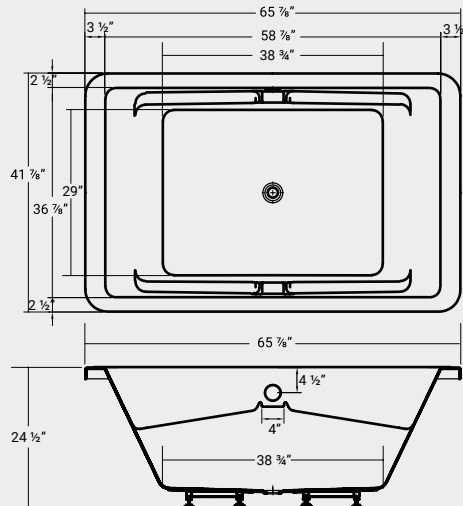

# Charles

**NEW**

ACRYLIC

DROP-IN

Part #	List Price
45212	\$1,970

**Dimensions:**  
65 7/8" x 41 7/8" x 24 1/2"

**Immersion Depth:**  
15 1/2"

Capacity	Backrest Angle
94	116°