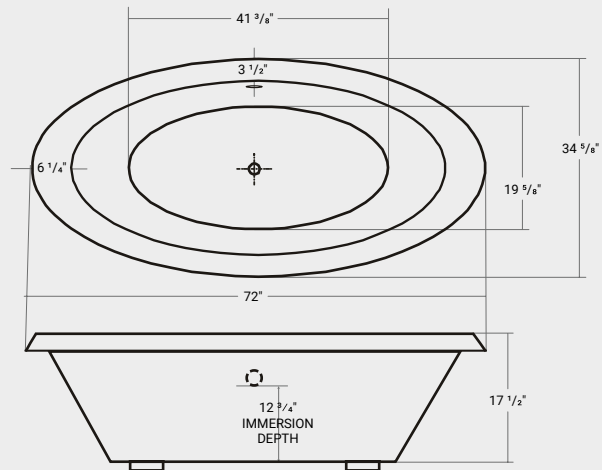

Jetting Option

16 Jet Air System

- White - **00021**.....$2,150
- Brushed Nickel - **00023**.....$2,430
- Polished Chrome - **00024**.....$2,300

8 Jet HydroMassage System

- White - **00111**.....$1,460
- Polished Chrome - **00114**.....$1,400

Inline Heater - 00171 .....$470

Custom Jetting - 00155 .....$250

Upgrades

Chromatherapy

- White - **01020**.....$580
- Polished Chrome - **01021**.....$580

Comfort Warm™

- Single - **01040-01**.....$1,020
- Dual - **01040-02**.....$1,260

Aromatherapy

- Aromatherapy - **01030**.....$500

Vibe Sound System - See Page - 36

Accessories

Clicker Waste & Overflow Kit

- Polished Chrome - 01064.....$120

Grab Bar - 6" Installed

- Clear / Gold Inserts- **01002**.....$240
- White - **01003**.....$100

Grab Bars - 10" Installed

- Chrome- **01004**.....$240

Additional Accessories

- See Page - 39