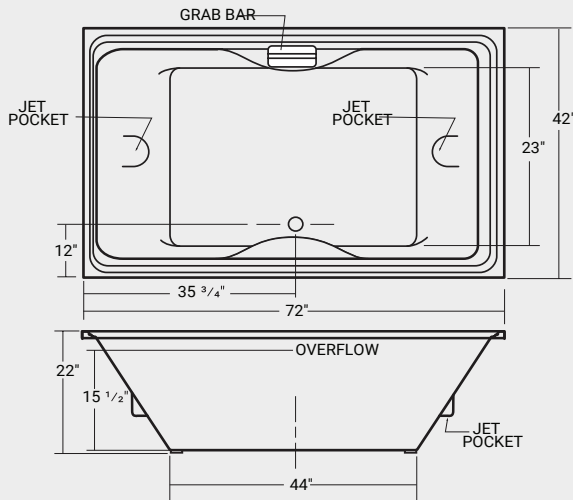

# Heritage

ACRYLIC

DROP-IN

Part #	List Price
42381	\$1,820

**Dimensions:**  
72" x 42" x 22"

**Immersion Depth:**  
14 1/2"

**Capacity**  
75 US gallons Approx