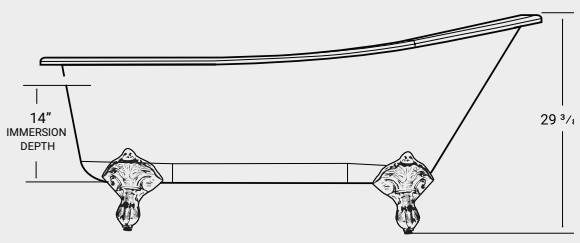

Triton

CAST IRON

CLAWFOOT

Name	Part #	Dimensions	Height	Immersion Depth	Capacity	MSRP
61"	48020	61" x 30 3/4"	29 3/8"	14"	45 US Gal	$3,560
67"	48022	66 7/8" x 30 3/4"	29 3/8"	14"	50 US Gal	$3,920

Waste & Overflow Kits

- Chrome Clicker
  - Part # - **01076**.....$340
- Chrome Clicker, Plug & Chain
  - Part # - **01060**.....$340

Pillows

- **08010** $100
- **08012** $140
- **08014** $120
- **08016** $270