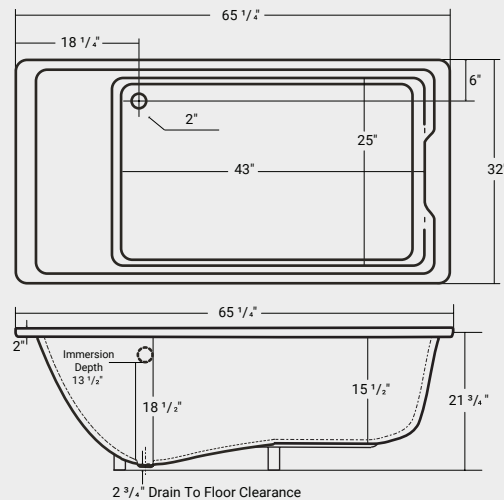

# Lounge

ACRYLIC

Grab bar is optional

DROP-IN

Part#	List Price
44225	\$1,490

**Dimensions:**  
 65 1/4" x 32" x 21 3/4"  
**Immersion Depth:**  
 13 1/2"  
**Capacity**  
 55 US gallons