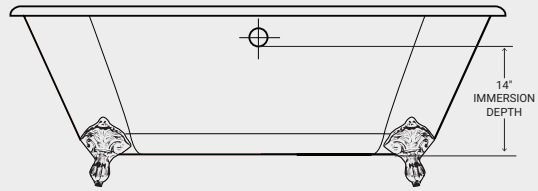

# Cetus

CAST IRON

CLAWFOOT

Name	Part #	Dimensions	Height	Immersion Depth	Capacity	MSRP
60"	48010	60" x 30"	22 3/8"	14"	36 US Gal	\$3,990
67"	48012	67" x 30"	22 3/8"	14"	47 US Gal	\$4,510