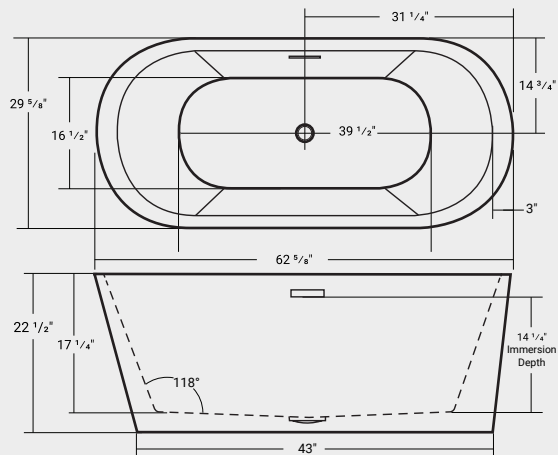

# Marseille

ACRYLIC

FREESTANDING

Part#	List Price
44351	\$2,950

**Dimensions:**  
62 5/8" x 29 5/8" x 22 1/2"

**Immersion Depth:**  
14 1/4"

**Capacity**  
48 US gallons Approx

\*\*\* Rough-in EZ available for easy installation