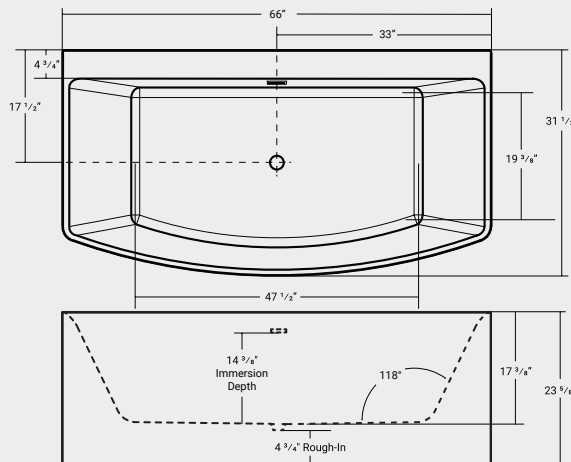

*** Rough-in EZ available for easy installation

Drain & Overflow

Pop-up Drain

- Polished Chrome - **01089**.....$90
- Brushed Nickel - **01091**.....$110
- Matte Black - **01092**.....$130
- Oil Rubbed Bronze - **01093**.....$130
- Polished Gold - **01094**.....$140
- White (Default)- **01095**.....$110

Overflow Cover Plate

- Polished Chrome - **01085**.....$220
- Brushed Nickel - **01080**.....$460
- Matte Black - **01084**.....$310
- Oil Rubbed Bronze - **01079**.....$530
- Polished Gold - **01078**.....$610

Upgrades

Chromatherapy

- White - **01020**.....$580
- Polished Chrome - **01021**.....$580

Comfort Warm™

- Single - **01040-01**.....$1,020
- Dual - **01040-02**.....$1,260

Aromatherapy

- Aromatherapy - **01030**.....$500

Vibe Sound System - See Page - 141

Jetting Options

16 Jet Air System

- White - 00021.....$2,150
- Brushed Nickel - 00023.....$2,430
- Polished Chrome - 00024.....$2,300

Rough-in Ez - 01086.....$130

Additional Accessories

See Page - 141 - 142

Recommended: if the Semi-freestanding tub is going against the wall, the tub to be installed with the supplied tiling flange.