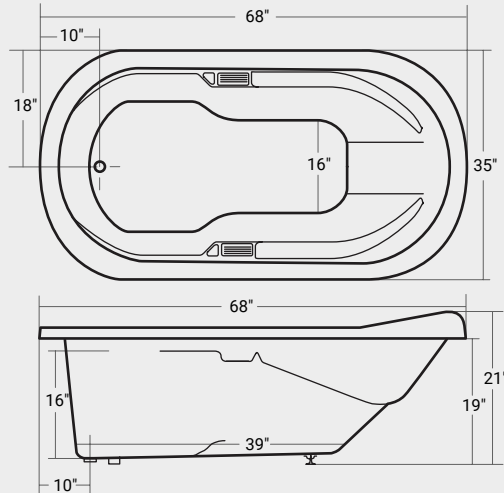

Jetting Option

16 Jet Air System

- White - **00021**.....$2,150
- Brushed Nickel - **00023**.....$2,430
- Polished Chrome - **00024**.....$2,300

8 Jet HydroMassage System

- White - **00111**.....$1,460
- Polished Chrome - **00114**.....$1,400

Inline Heater - 00171.....$470

Custom Jetting - 00155.....$250

Upgrades

Chromatherapy

- White - **01020**.....$580
- Polished Chrome - **01021**.....$580

Comfort Warm™

- Single - **01040-01**.....$1,020
- Dual - **01040-02**.....$1,260

Aromatherapy

- Aromatherapy - **01030**.....$500

Vibe Sound System - See Page - 36

Accessories

Clicker Waste & Overflow Kit

- Polished Chrome - 01064.....$120

Grab Bar - 6" Installed

- Clear / Gold Inserts- **01002**.....$240
- White - **01003**.....$100

Grab Bars - 10" Installed

- Chrome- **01004**.....$240

Additional Accessories

- See Page - 39