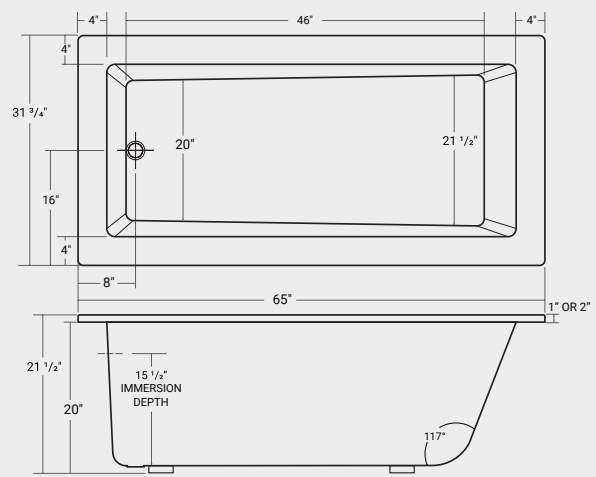

Jetting Option

1. **16 Jet Air System**
2. White - **00021** $2,150
   - Brushed Nickel - **00023** $2,430
   - Polished Chrome - **00024** $2,300
3. **8 Jet HydroMassage System**
4. White - **00111** $1,460
   - Polished Chrome - **00114** $1,400
5. **Inline Heater - 00171** $470
6. **Custom Jetting - 00155** $250

Upgrades

1. **Chromatherapy**
2. White - **01020** $580
   - Polished Chrome - **01021** $580
3. **Comfort Warm™**
4. Single - **01040-01** $1,020
   - Dual - **01040-02** $1,260
5. **Aromatherapy**
6. Aromatherapy - **01030** $500
7. **Vibe Sound System - See Page - 36**

Accessories

1. **Clicker Waste & Overflow Kit**
2. Polished Chrome - 01064 ..... $120
3. **Grab Bar - 6" Installed**
4. Clear / Gold Inserts- **01002** $240
   - White - **01003** $100
5. **Grab Bars - 10" Installed**
6. Chrome- **01004** $240
7. **Additional Accessories**
8. See Page - 39