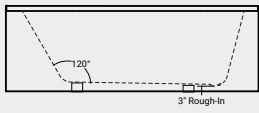

# Clear Linear

ACRYLIC

ALCOVE

Name	LH #	RH #	Dimensions	Skirt Height	Immersion Depth	Capacity	Backrest Angle	MSRP
6030	41151-L	41152-L	59 7/8" x 30"	20 1/4"	13 1/2"	45 US Gal	120°	\$1,370
6032	41161-L	41162-L	59 7/8" x 32"	20 1/4"	13 1/2"	54 US Gal	120°	\$1,380