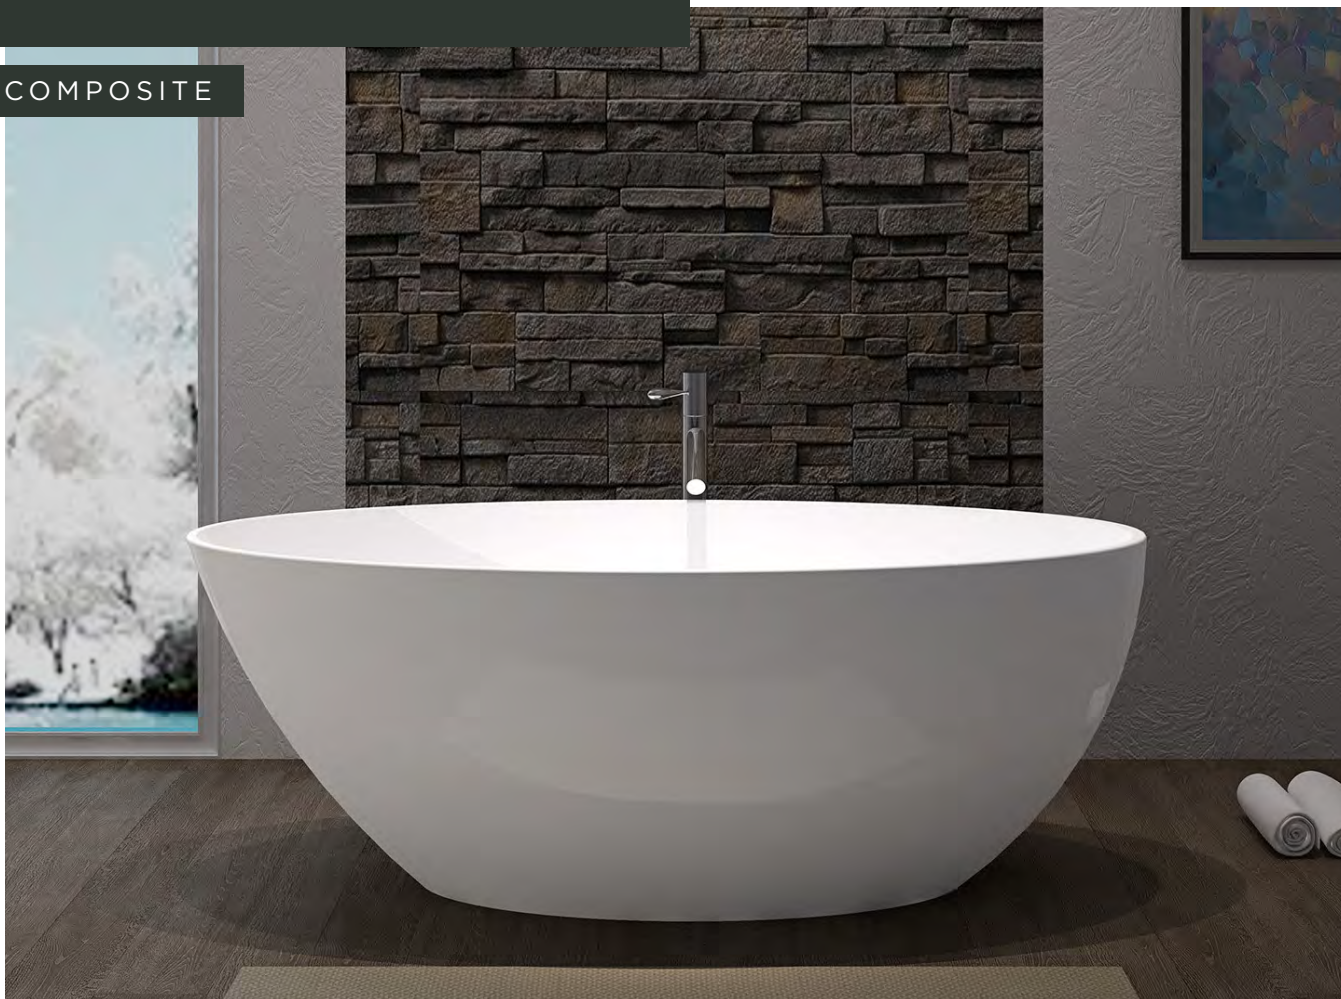

Aida

COMPOSITE

FREESTANDING

Part#	List Price
46520	$5,300

Dimensions:
63" x 34" x 22 7/8"

Immersion Depth:
16"

Capacity
81 US gallons