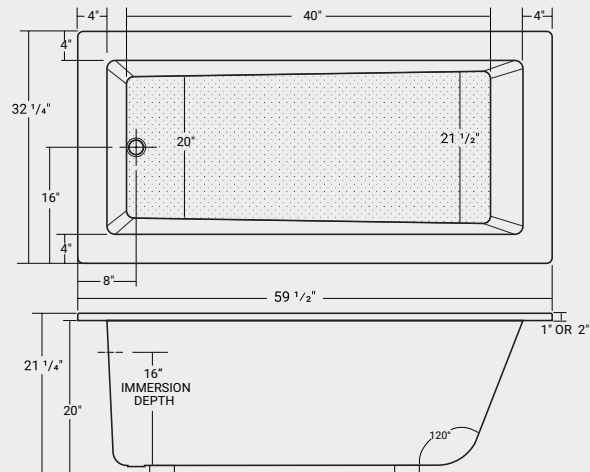

Jetting Option

16 Jet Air System

- White - **00021** $2,150
- Brushed Nickel - **00023** $2,430
- Polished Chrome - **00024** $2,300

8 Jet HydroMassage System

- White - **00111** $1,460
- Polished Chrome - **00114** $1,400

Inline Heater - 00171 ..... $470

Custom Jetting - 00155 ..... $250

Upgrades

Chromatherapy

- White - **01020** $580
- Polished Chrome - **01021** $580

Comfort Warm™

- Single - **01040-01** $1,020
- Dual - **01040-02** $1,260

Aromatherapy

- Aromatherapy - **01030** $500

Vibe Sound System - See Page - 36

Accessories

Clicker Waste & Overflow Kit

- Polished Chrome - **01064** $120

Grab Bar - 6" Installed

- Clear / Gold Inserts- **01002** $240
- White - **01003** $100

Grab Bars - 10" Installed

- Chrome- **01004** $240

Additional Accessories

- See Page - 39