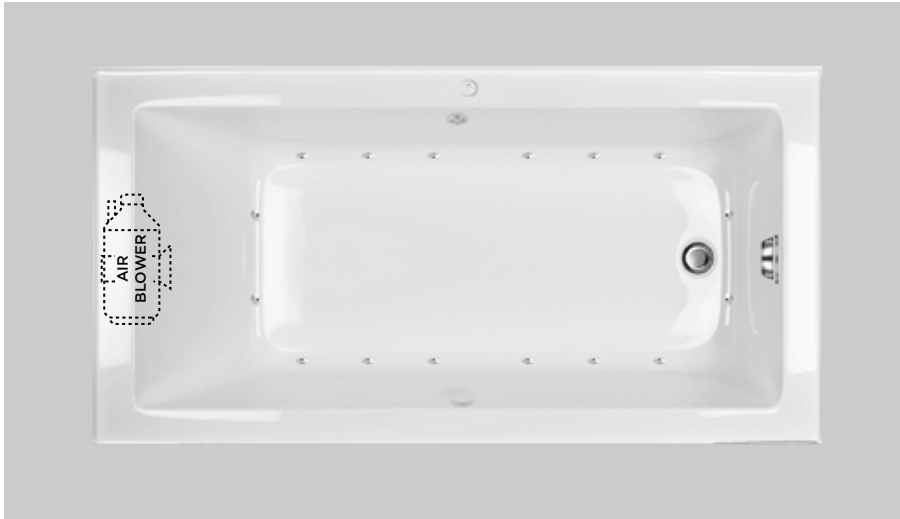

Standard Lateral Air System for Drop-In Bath

Rectangular End Drain

16 Jet Air System