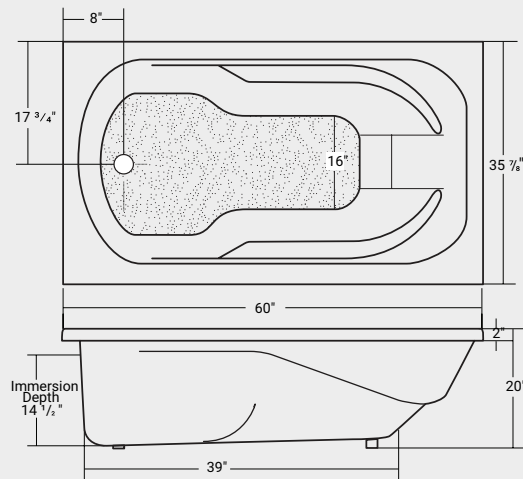

Jetting Option

16 Jet Air System

- White - **00021** $2,150
- Brushed Nickel - **00023** $2,430
- Polished Chrome - **00024** $2,300

8 Jet HydroMassage System

- White - **00111** $1,460
- Polished Chrome - **00114** $1,400

Inline Heater - 00171 ..... $470

Custom Jetting - 00155 ..... $250

Upgrades

Chromatherapy

- White - **01020** $580
- Polished Chrome - **01021** $580

Comfort Warm™

- Single - **01040-01** $1,020
- Dual - **01040-02** $1,260

Aromatherapy

- Aromatherapy - **01030** $500

Vibe Sound System - See Page - 36

Accessories

Clicker Waste & Overflow Kit

- Polished Chrome - **01064** $120

Grab Bar - 6" Installed

- Clear / Gold Inserts- **01002** $240
- White - **01003** $100

Grab Bars - 10" Installed

- Chrome- **01004** $240

Additional Accessories

- See Page - 39