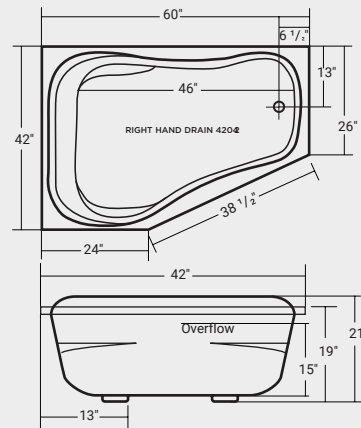

Jetting Option

16 Jet Air System

- White - **00021**.....$2,150
- Brushed Nickel - **00023**.....$2,430
- Polished Chrome - **00024**.....$2,300

8 Jet HydroMassage System

- White - **00111**.....$1,460
- Polished Chrome - **00114**.....$1,400

Inline Heater - 00171 .....$470

Custom Jetting - 00155 .....$250

Upgrades

Chromatherapy

- White - **01020**.....$580
- Polished Chrome - **01021**.....$580

Comfort Warm™

- Single - **01040-01**.....$1,020
- Dual - **01040-02**.....$1,260

Aromatherapy

- Aromatherapy - **01030**.....$500

Vibe Sound System - See Page - 36

Accessories

Clicker Waste & Overflow Kit

- Polished Chrome - 01064.....$120

Grab Bar - 6" Installed

- Clear / Gold Inserts- **01002**.....$240
- White - **01003**.....$100

Grab Bars - 10" Installed

- Chrome- **01004**.....$240

Additional Accessories

- See Page - 39