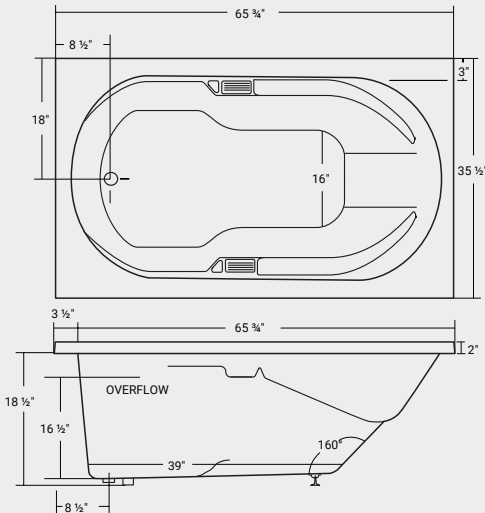

# Amsterdam

ACRYLIC

DROP-IN

Part #	List Price
42331	\$1,000

**Dimensions:**  
65 3/4" x 35 1/2" x 20 1/2"

**Immersion Depth:**  
15 1/2"

**Capacity**  
50 US gallons