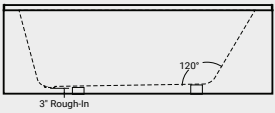

# Clear Linear

ACRYLIC

ALCOVE

Name	LH #	RH #	Dimensions	Skirt Height	Immersion Depth	Capacity	Backrest Angle	MSRP
6030	41151-L	41152-L	59 7/8" x 30"	20 1/4"	13 1/2"	45 US Gal	120°	\$1,370
6032	41161-L	41162-L	59 7/8" x 32"	20 1/4"	13 1/2"	54 US Gal	120°	\$1,380