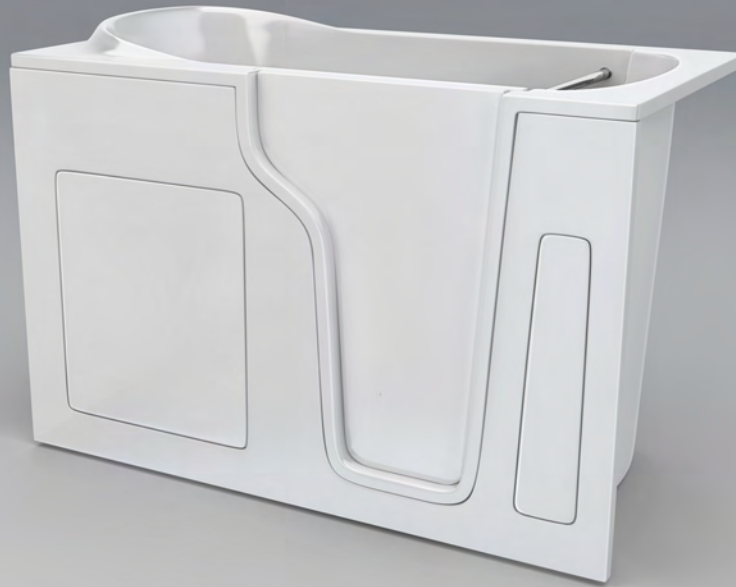

Dignity

AGE IN PLACE

WALK-IN

Part # List Price

Extendable to 60"

Left - 70081 $6,440

Right - 70082 $6,440

End Panel - 09012 $370

Dimensions:

55" x 35" x 42"