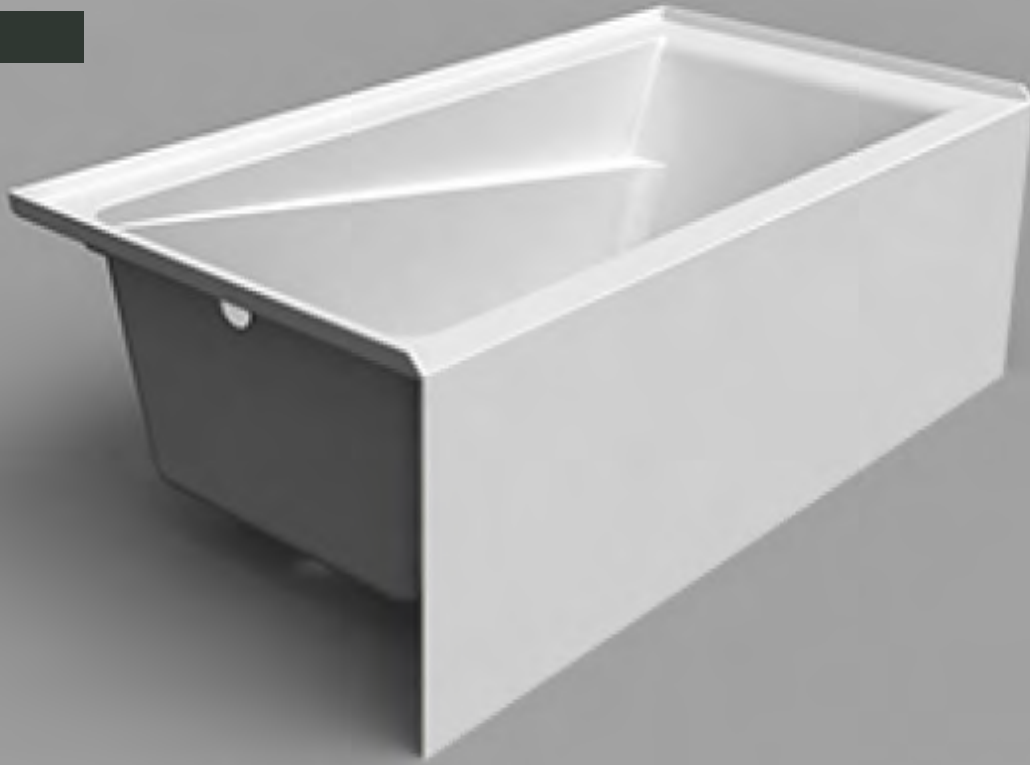

# Dixton

ACRYLIC

ALCOVE

Name	LH #	RH #	Dimensions	Skirt Height	Immersion Depth	Approx. Capacity	Backrest Angle	MSRP
6030	41241	41242	59 7/8" x 30"	20 1/2"	13"	45 US Gal	120°	\$850
6032	41243	41244	59 7/8" x 32"	20 1/2"	13"	48 US Gal	120°	\$880
6632	41245	41246	65 7/8" x 32"	20 1/2"	13"	53 US Gal	120°	\$1,830