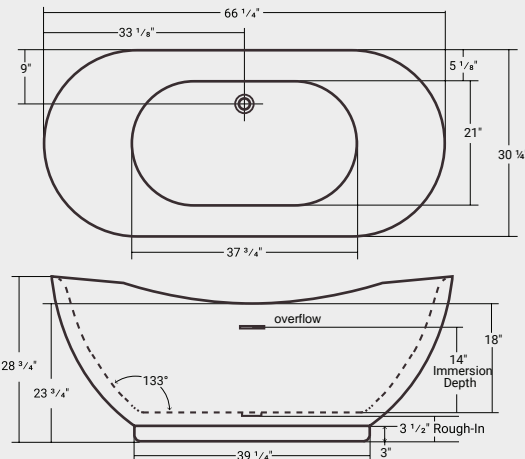

*** Rough-in EZ available for easy installation

Drain & Overflow

Pop-up Drain

- Polished Chrome - **01089**.....$90
- Brushed Nickel - **01091**.....$110
- Matte Black - **01092**.....$130
- Oil Rubbed Bronze - **01093**.....$130
- Polished Gold - **01094**.....$140
- White (Default)- **01095**.....$110

Overflow Cover Plate & Pop-up Drain

- Brushed Nickel - **01080**.....$460
- Matte Black - **01084**.....$310
- Oil Rubbed Bronze - **01079**.....$530
- Polished Gold - **01078**.....$610

Upgrades

Chromatherapy

- White - **01020**.....$580
- Polished Chrome - **01021**.....$580

Comfort Warm™

- Single - **01040-01**.....$1,020
- Dual - **01040-02**.....$1,260

Aromatherapy

- Aromatherapy - **01030**.....$500

Vibe Sound System - See Page - 80

Jetting Options

16 Jet Air System

- White - 00021.....$2,150
- Brushed Nickel - 00023.....$2,430
- Polished Chrome - 00024.....$2,300

Rough-in Ez - 01086.....$130

Additional Upgrades

See Page - 80 - 81