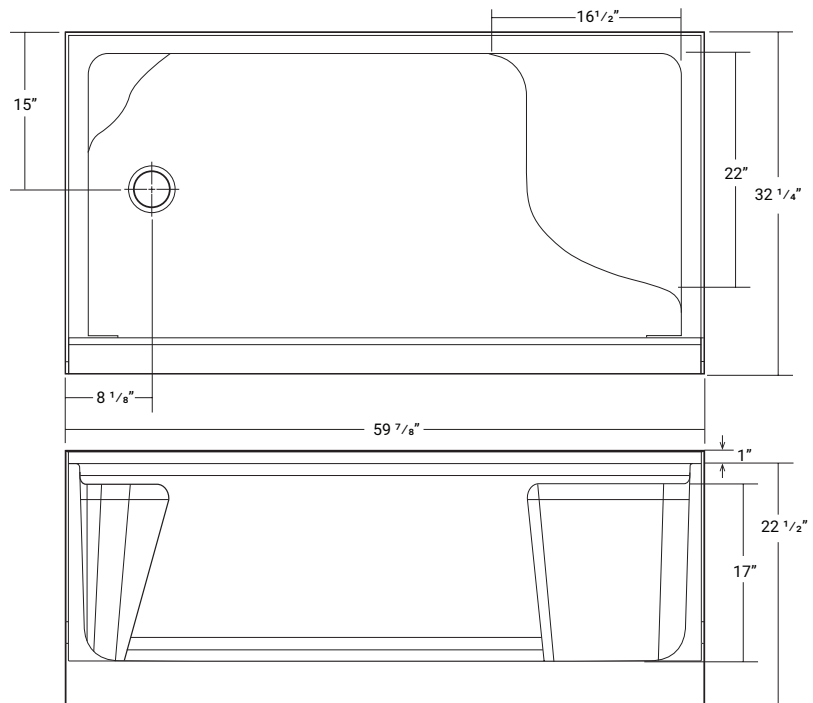

### Features

- 17" comfort height seat
- Soap shelf
- End drain
- Traditional bath replacement size
- Integral tiling flange