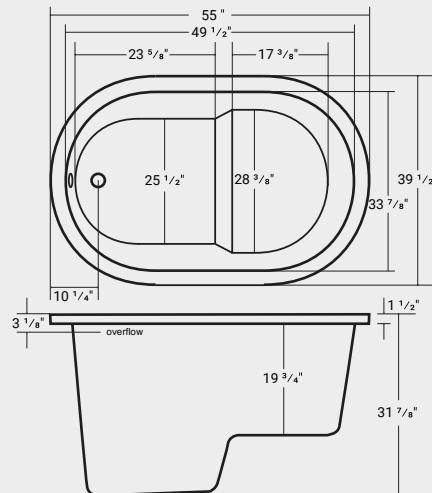

Jetting Option

16 Jet Air System

- White - **00021**.....$2,150
- Brushed Nickel - **00023**.....$2,430
- Polished Chrome - **00024**.....$2,300

8 Jet HydroMassage System

- White - **00111**.....$1,460
- Polished Chrome - **00114**.....$1,400

Inline Heater - 00171 .....$470

Custom Jetting - 00155 .....$250

Upgrades

Chromatherapy

- White - **01020**.....$580
- Polished Chrome - **01021**.....$580

Comfort Warm™

- Single - **01040-01**.....$1,020
- Dual - **01040-02**.....$1,260

Aromatherapy

- Aromatherapy - **01030**.....$500

Vibe Sound System - See Page - 36

Accessories

Clicker Waste & Overflow Kit

- Polished Chrome - **01064**.....$120

Grab Bar - 6" Installed

- Clear / Gold Inserts- **01002**.....$240
- White - **01003**.....$100

Grab Bars - 10" Installed

- Chrome- **01004**.....$240

Additional Accessories

- See Page - 39