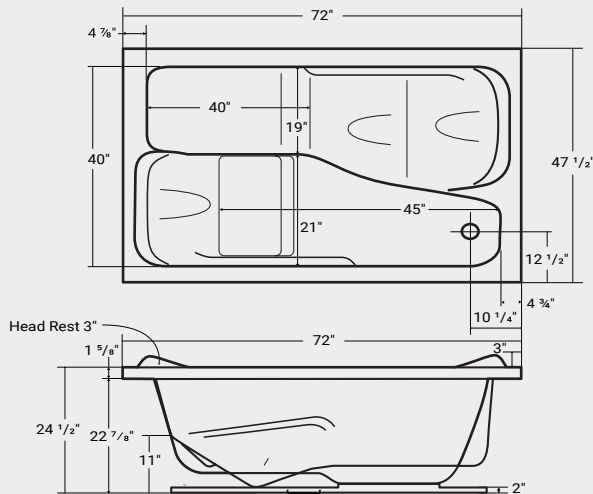

Jetting Option

16 Jet Air System

- White - **00021** $2,150
- Brushed Nickel - **00023** $2,430
- Polished Chrome - **00024** $2,300

8 Jet HydroMassage System

- White - **00111** $1,460
- Polished Chrome - **00114** $1,400

Inline Heater - 00171 ..... $470

Custom Jetting - 00155 ..... $250

Upgrades

Chromatherapy

- White - **01020** $580
- Polished Chrome - **01021** $580

Comfort Warm™

- Single - **01040-01** $1,020
- Dual - **01040-02** $1,260

Aromatherapy

- Aromatherapy - **01030** $500

Vibe Sound System - See Page - 36

Accessories

Clicker Waste & Overflow Kit

- Polished Chrome - **01064** $120

Grab Bar - 6" Installed

- Clear / Gold Inserts- **01002** $240
- White - **01003** $100

Grab Bars - 10" Installed

- Chrome- **01004** $240

Additional Accessories

- See Page - 39