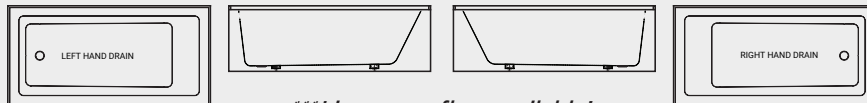

# Simplicity Pure

ACRYLIC

ALCOVE

\*\*\*Linear overflow available!

Name	LH #	RH #	Dimensions	Skirt Height	Immersion Depth	Capacity	Backrest Angle	MSRP
6030	41389	41390	59 7/8" x 30"	22 1/4"	14 3/4"	53 US Gal	118°±2	\$1,020
6032	41399	41400	59 7/8" x 31 7/8"	23 1/4"	15 3/4"	55 US Gal	110°±2	\$1,030
6630	41404	41405	65 7/8" x 30"	22"	16"	63 US Gal	117°±2	\$1,680
6632	41414	41415	65 7/8" x 32"	22"	16"	63 US Gal	118°±2	\$1,700
7232	41425	41426	71 7/8" x 32"	22"	14 1/2"	73 US Gal	121°±2	\$1,540
7234	41435	41436	71 7/8" x 33 7/8"	22"	14 1/2"	73 US Gal	121°±2	\$1,680