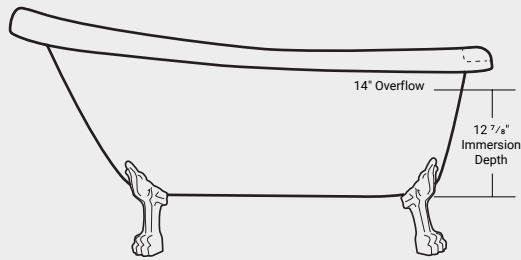

# Victorian

ACRYLIC

CLAWFOOT

Name	Part #	Dimensions	Height	Immersion Depth	Capacity	MSRP
61"	43191	60 1/2" x 28 3/4"	30 3/8"	12 7/8"	45 US Gal	\$2,200
67"	43201	66 1/2" x 28 3/4"	31 1/4"	12 7/8"	52 US Gal	\$2,400