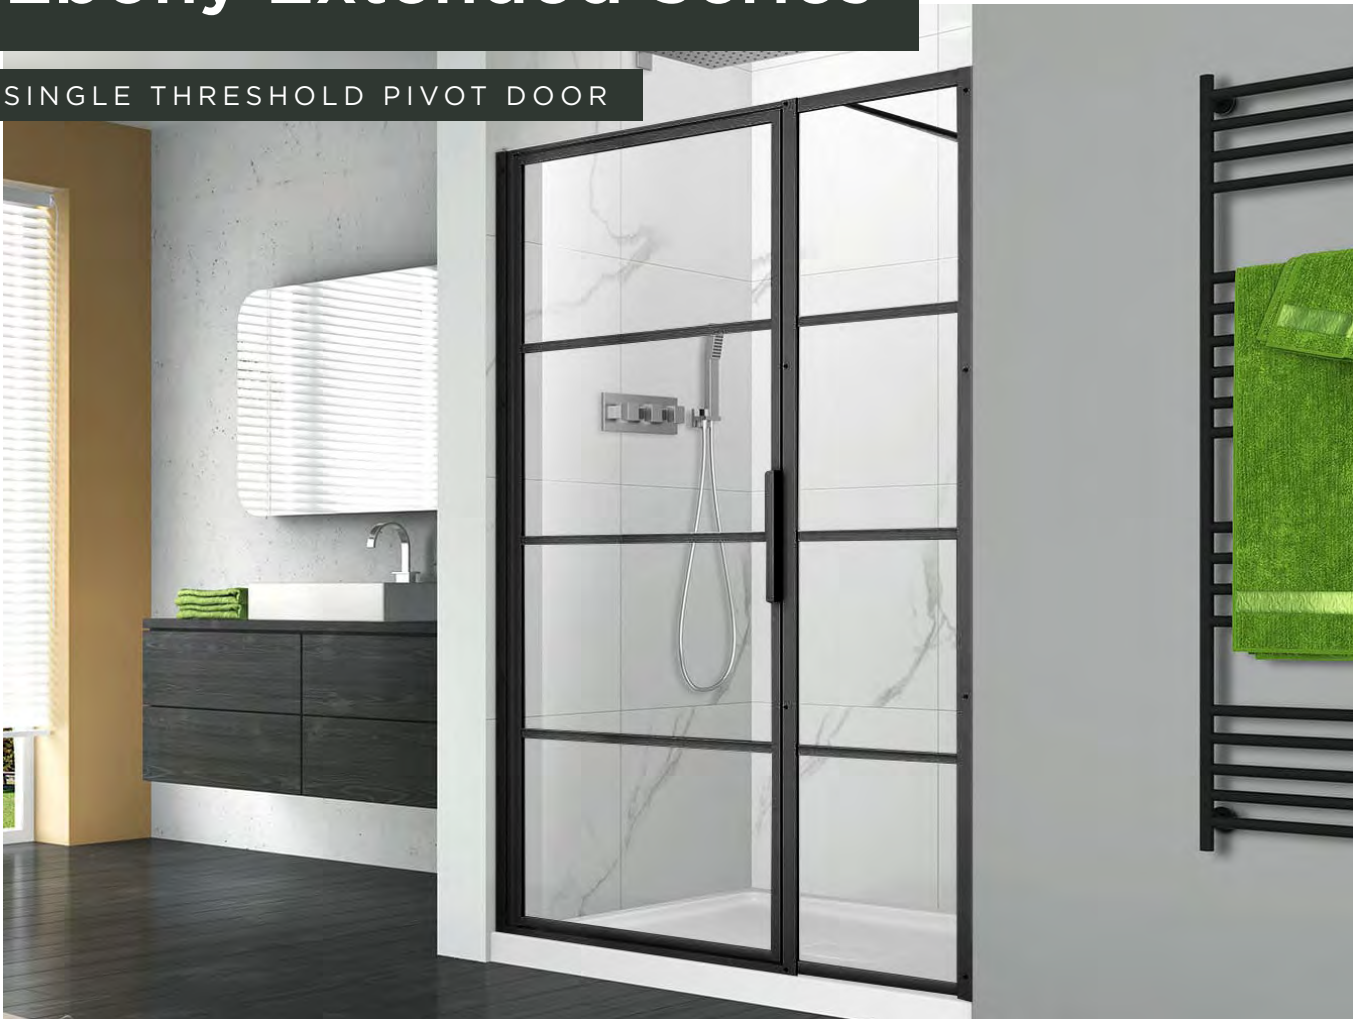

# Ebony Extended Series

SINGLE THRESHOLD PIVOT DOOR

SHOWER DOOR

The Ebony extended series has an easy-clean coated glass and is held by INOX stainless steel hardware for improved durability.