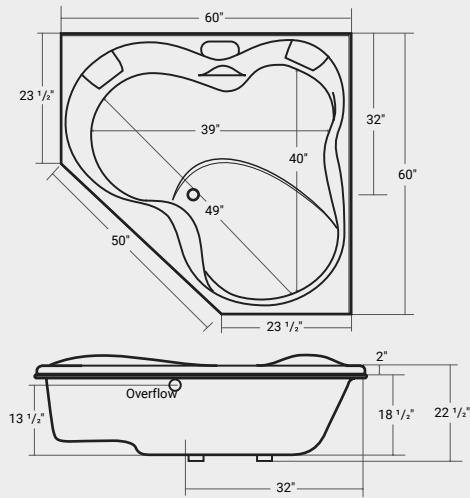

# Contessa

ACRYLIC

DROP-IN

Part #	List Price
42081	\$1,344

**Dimensions:**  
60" x 60" x 22 1/2"

**Immersion Depth:**  
13 1/4"

**Capacity**  
50 US gallons