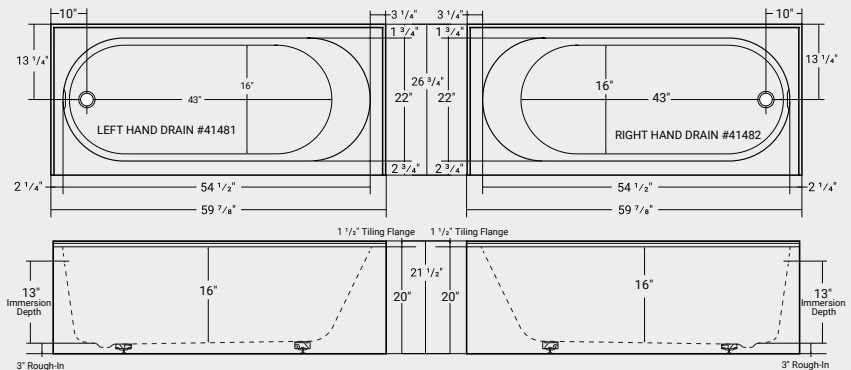

***Linear overflow available!

Jetting Option

16 Jet Air System

- White - **00021** $2,150
- Brushed Nickel - **00023** $2,430
- Polished Chrome - **00024** $2,300

8 Jet HydroMassage System

- White - **00111** $1,460
- Polished Chrome - **00114** $1,400

Inline Heater - 00171 ..... $470

Custom Jetting - 00155 ..... $250

Access Panel - 41990 ..... $330

Upgrades

- Wood Apron - **02010** $400
- Apron Removal - **02000** $270

Chromatherapy

- White - **01020** $580
- Polished Chrome - **01021** $580

Comfort Warm™

- Single - **01040-01** $1,020
- Dual - **01040-02** $1,260

Aromatherapy

- Aromatherapy - **01030** $500

Vibe Sound System - See Page - 10

Linear Overflow Kits

- Chrome - **01065** $230
- Brushed Nickel - **01066** $330
- Matte Black - **01067** $330

Waste & Overflow Kit

- Clicker - **01064** $120
- Cable - **01090** $120