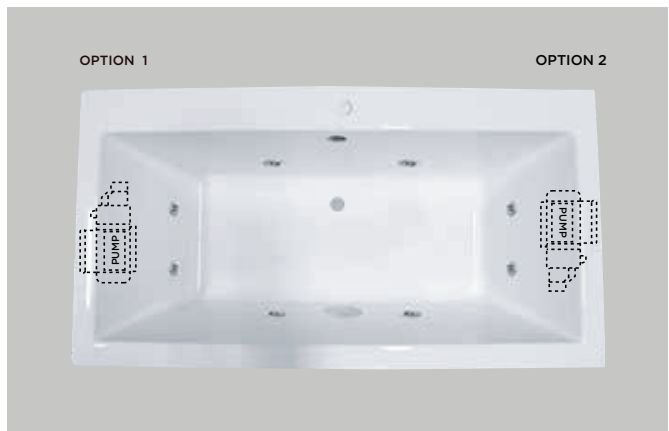

Rectangular Middle Drain