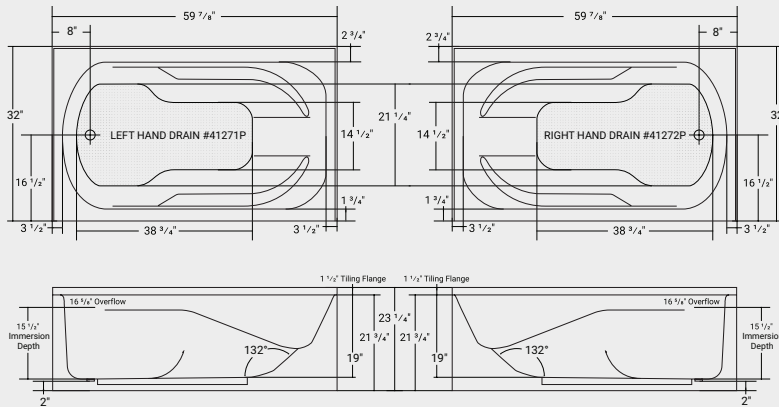

# Lady Denmark Pure 6032

ACRYLIC

ALCOVE

Part #	List Price
Left - 41271P	\$1,020
Right - 41272P	\$1,020

**Dimensions:**  
59 7/8" x 32" x 21 3/4"

**Immersion Depth:**  
15 1/2"

**Capacity**  
45 US gallons

**\*\*\*Linear overflow available!**