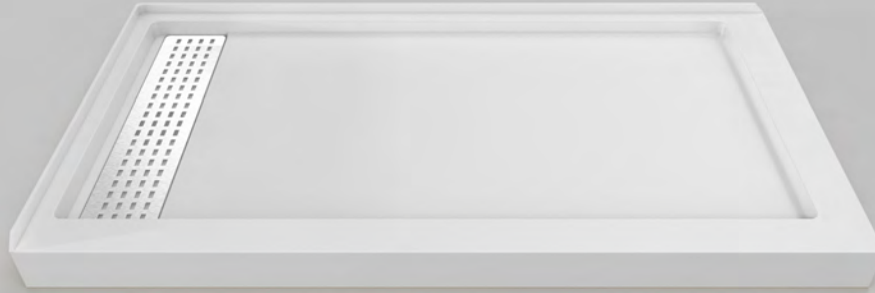

Linear End Drain

Right Hand Threshold,
Left Hand Drain
Shown

DOUBLE THRESHOLD GRILLED DRAIN

SHOWER BASE

Height: 3 7/8"

Compatible Shower Doors

Dimensions (Width x Depth)	LH Threshold, RH Drain Part #	RH Threshold, LH Drain Part #	MSRP	Abbott Series	Ruxton	Cortez / Pristina	Ebony
				10 & 8mm	6mm	8mm	6mm
				Chrome Section 7 Pg. 191	Chrome Section 7 Pg. 185 or 197	Chrome Section 7 Pg. 192 or 196	Matte Black Section 7 Pg. 194
42" x 36"	60044G	60045G	$1,220			51803.51873	-
60" x 30"	60134G	60135G	$1,290				-
60" x 32"	60144G	60145G	$1,300		-		51723. 51743.51753
60" x 36"	60164G	60165G	$1,310				51723. 51743.51773

Replacement Grill Covers (Brushed Stainless Steel)

24 7/8"	02999 for 60" x 30" & 60" x 32"	$250
28 7/8"	03000 for 60" x 36"	$250

- Price includes grill cover
- Consult technical specifications for threshold heights and drain placements