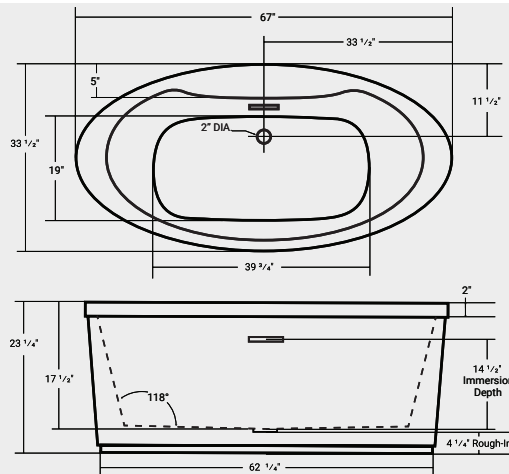

# Clarice

ACRYLIC

FREESTANDING

*Faucet not included*

Part#	List Price
44407	\$2,800

**Dimensions:**  
67" x 33 1/2" x 23 1/4"

**Immersion Depth:**  
14 1/2"

**Capacity**  
62 US Gal