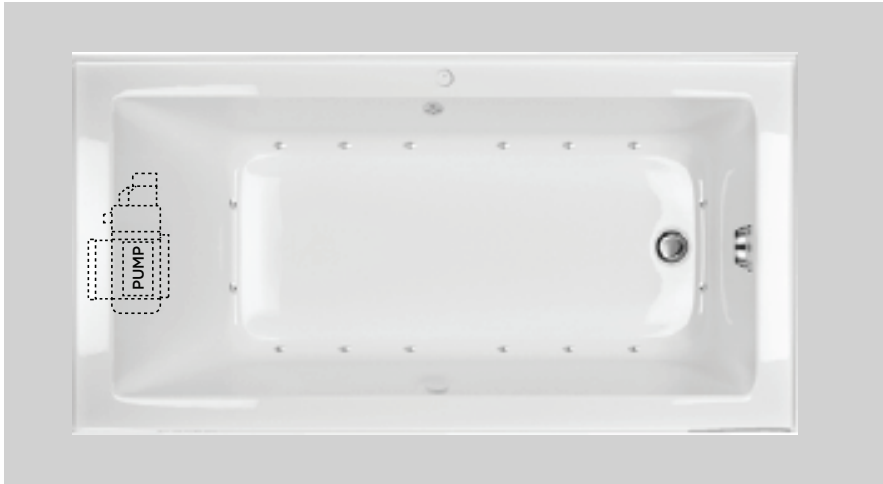

Standard Lateral Air and HydroMassage System for Alcove Bath

Lateral Air System

---

16 Jet Air System