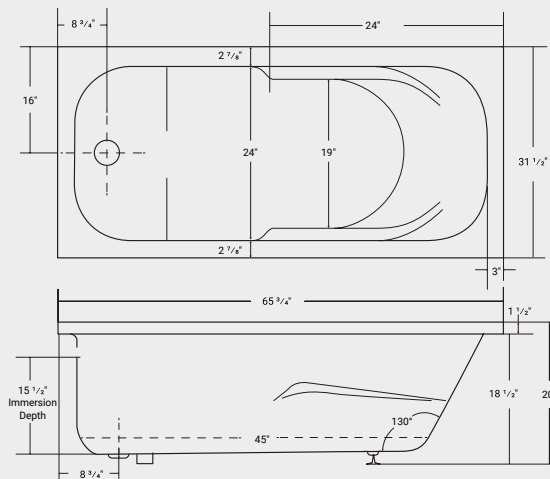

Jetting Option

16 Jet Air System

- White - **00021** $2,150
- Brushed Nickel - **00023** $2,430
- Polished Chrome - **00024** $2,300

8 Jet HydroMassage System

- White - **00111** $1,460
- Polished Chrome - **00114** $1,400

Inline Heater - 00171 ..... $470

Custom Jetting - 00155 ..... $250

Upgrades

Chromatherapy

- White - **01020** $580
- Polished Chrome - **01021** $580

Comfort Warm™

- Single - **01040-01** $1,020
- Dual - **01040-02** $1,260

Aromatherapy

- Aromatherapy - **01030** $500

Vibe Sound System - See Page - 36

Accessories

Clicker Waste & Overflow Kit

- Polished Chrome - **01064** $120

Grab Bar - 6" Installed

- Clear / Gold Inserts- **01002** $240
- White - **01003** $100

Grab Bars - 10" Installed

- Chrome- **01004** $240

Additional Accessories

- See Page - 39