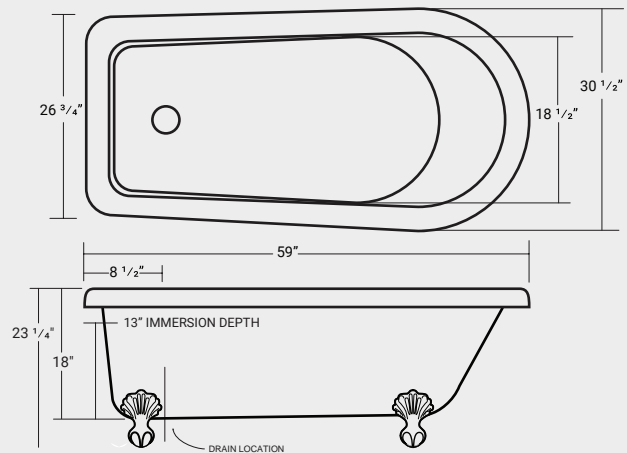

Waste & Overflow Kits

Chrome Clicker
- Part # - **01076** $340

Chrome Plug & Chain
- Part # - **01074** $340

Chrome Clicker, Plug & Chain
- Part # - **01060** $340

Brushed Nickel Plug & Chain
- Part # - **01073** $400

Matte Black Plug & Chain
- Part # - **01072** $960

Leg Finish Upgrades

Brushed Nickel
- Part # - **43996** $958

Pillows

- **08010** $100

- **08012** $140

- **08014** $120

- **08016** $270