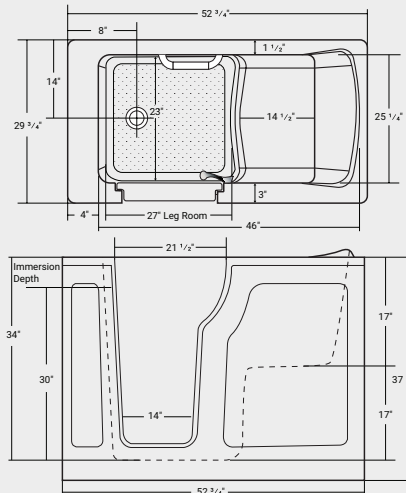

Capacity

88 US gallons

Jetting Option

16 Jet Air System

- White - **00021** $2,150
- Brushed Nickel - **00023** $2,430
- Polished Chrome - **00024** $2,300

8 Jet HydroMassage System

- White - **00111** $1,460
- Polished Chrome - **00114** $1,400

Inline Heater - **00171** $470

Custom Jetting - 00155 ..... $250

Upgrades

Chromatherapy

- White - **01020** $580
- Polished Chrome - **01021** $580

Comfort Warm™

- Single - **01040-01** $1,020
- Dual - **01040-02** $1,260

Aromatherapy

- Aromatherapy - **01030** $500

Vibe Sound System - See Page - 259

Accessories

Clicker Waste & Overflow Kit

- Polished Chrome - 01064 ..... $120

Grab Bar - 6" Installed

- Clear / Gold Inserts- **01002** $240
- White - **01003** $100

Grab Bars - 10" Installed

- Chrome- **01004** $240

Additional Accessories

- See Page - 259 - 260