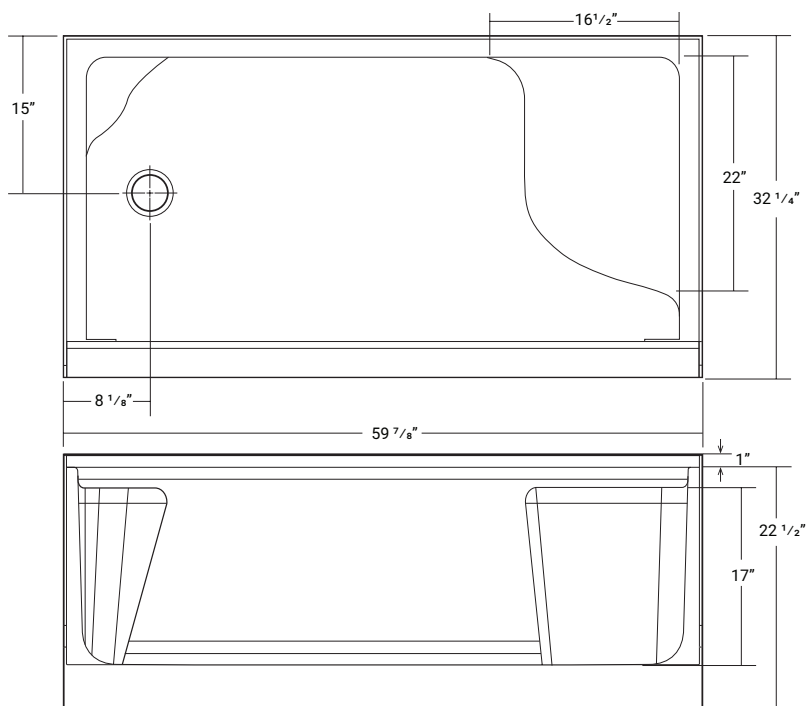

Pender

AGE IN PLACE

WALK-IN

Height: 22 1/2"

Part #	MSRP
LH - 63612	\$1,080
RH - 63613	\$1,080

Features

- 17" comfort height seat
- Soap shelf
- End drain
- Traditional bath replacement size
- Integral tiling flange