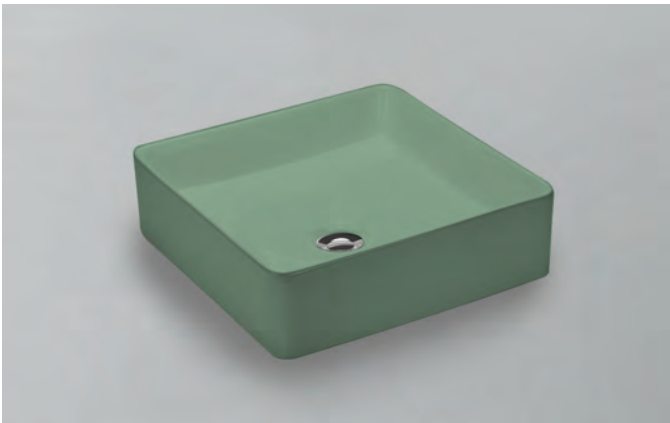

36647-GRN

Dimensions

14 1/4" x 14 1/4" x 4 1/4"

Overflow

No

Colour

Green

Back

Finished

Faucet Hole

None

Finish

Matte

MSRP - $170