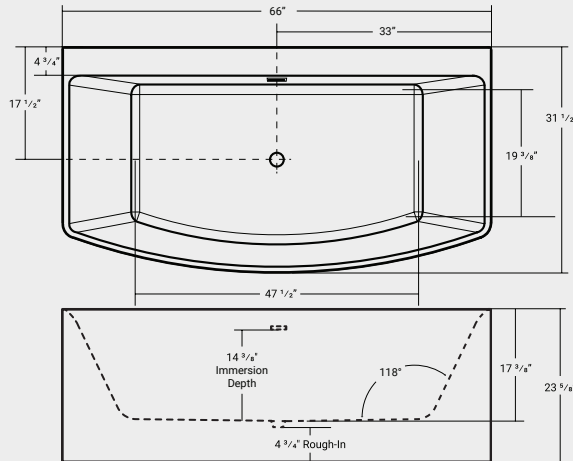

*** Rough-in EZ available for easy installation

Drain & Overflow

Pop-up Drain

- Polished Chrome - **01089**.....$90
- Brushed Nickel - **01091**.....$110
- Matte Black - **01092**.....$130
- Oil Rubbed Bronze - **01093**.....$130
- Polished Gold - **01094**.....$140
- White (Default)- **01095**.....$110

Overflow Cover Plate

- Polished Chrome - **01085**.....$220
- Brushed Nickel - **01080**.....$460
- Matte Black - **01084**.....$310
- Oil Rubbed Bronze - **01079**.....$530
- Polished Gold - **01078**.....$610

Upgrades

Chromatherapy

- White - **01020**.....$580
- Polished Chrome - **01021**.....$580

Comfort Warm™

- Single - **01040-01**.....$1,020
- Dual - **01040-02**.....$1,260

Aromatherapy

- Aromatherapy - **01030**.....$500

Vibe Sound System - See Page - 141

Jetting Options

16 Jet Air System

- White - 00021.....$2,150
- Brushed Nickel - 00023.....$2,430
- Polished Chrome - 00024.....$2,300

Rough-in Ez - 01086.....$130

Additional Accessories

See Page - 141 - 142

Recommended: if the Semi-freestanding tub is going against the wall, the tub to be installed with the supplied tiling flange.