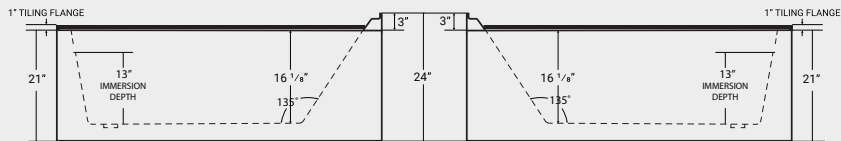

***Linear overflow available!

Jetting Option

16 Jet Air System

- White - **00021**.....$2,150
- Brushed Nickel - **00023**.....$2,430
- Polished Chrome - **00024**.....$2,300

8 Jet HydroMassage System

- White - **00111**.....$1,460
- Polished Chrome - **00114**.....$1,400

Inline Heater - 00171.....$470

Custom Jetting - 00155.....$250

Access Panel - 41990.....$330

Upgrades

- Wood Apron - **02010**.....$400
- Apron Removal - **02000**.....$270

Chromatherapy

- White - **01020**.....$580
- Polished Chrome - **01021**.....$580

Comfort Warm™

- Single - **01040-01**.....$1,020
- Dual - **01040-02**.....$1,260

Aromatherapy

- Aromatherapy - **01030**.....$500

Vibe Sound System - See Page - 10

Linear Overflow Kits

- Chrome - **01065**.....$230
- Brushed Nickel - **01066**.....$330
- Matte Black - **01067**.....$330

Waste & Overflow Kit

- Clicker - **01064**.....$120
- Cable - **01090**.....$120