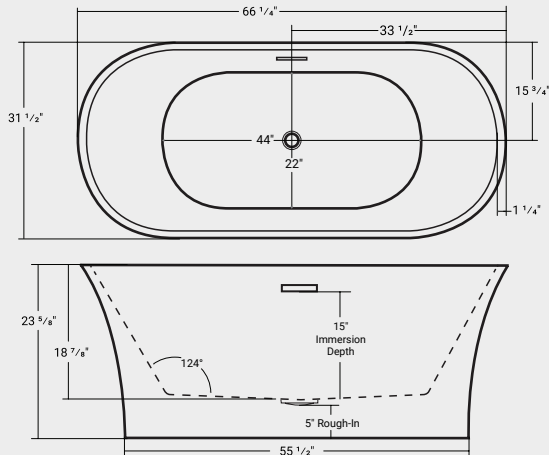

*** Rough-in EZ available for easy installation

Drain & Overflow

Pop-up Drain

- Polished Chrome - **01089**.....$90
- Brushed Nickel - **01091**.....$110
- Matte Black - **01092**.....$130
- Oil Rubbed Bronze - **01093**.....$130
- Polished Gold - **01094**.....$140
- White (Default)- **01095**.....$110

Overflow Cover Plate & Pop-up Drain

- Brushed Nickel - **01080**.....$460
- Matte Black - **01084**.....$310
- Oil Rubbed Bronze - **01079**.....$530
- Polished Gold - **01078**.....$610

Upgrades

Chromatherapy

- White - **01020**.....$580
- Polished Chrome - **01021**.....$580

Comfort Warm™

- Single - **01040-01**.....$1,020
- Dual - **01040-02**.....$1,260

Aromatherapy

- Aromatherapy - **01030**.....$500

Vibe Sound System - See Page - 80

Jetting Options

16 Jet Air System

- White - 00021.....$2,150
- Brushed Nickel - 00023.....$2,430
- Polished Chrome - 00024.....$2,300

Rough-in Ez - 01086.....$130

Additional Upgrades

See Page - 80 - 81