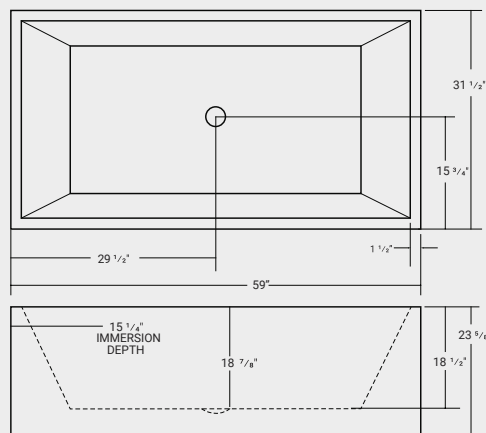

Cadence

ACRYLIC

FREESTANDING

Faucet not included

Part#	List Price
44403	\$3,000

Dimensions:
59" x 31 1/2" x 23 5/8"

Immersion Depth:
15 1/4"

Capacity
65 US gallons