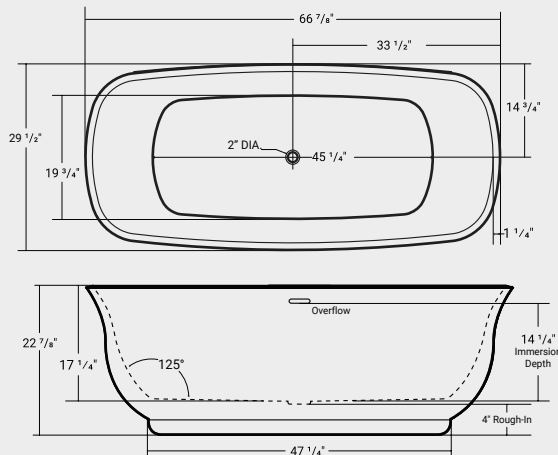

Elsie

ACRYLIC

FREESTANDING

Part#	List Price
44352	\$3,100

Dimensions:
66 7/8" x 29 1/2" x 22 7/8"

Immersion Depth:
14 1/4"

Capacity
66 US Gal

*** Rough-in EZ available for easy installation