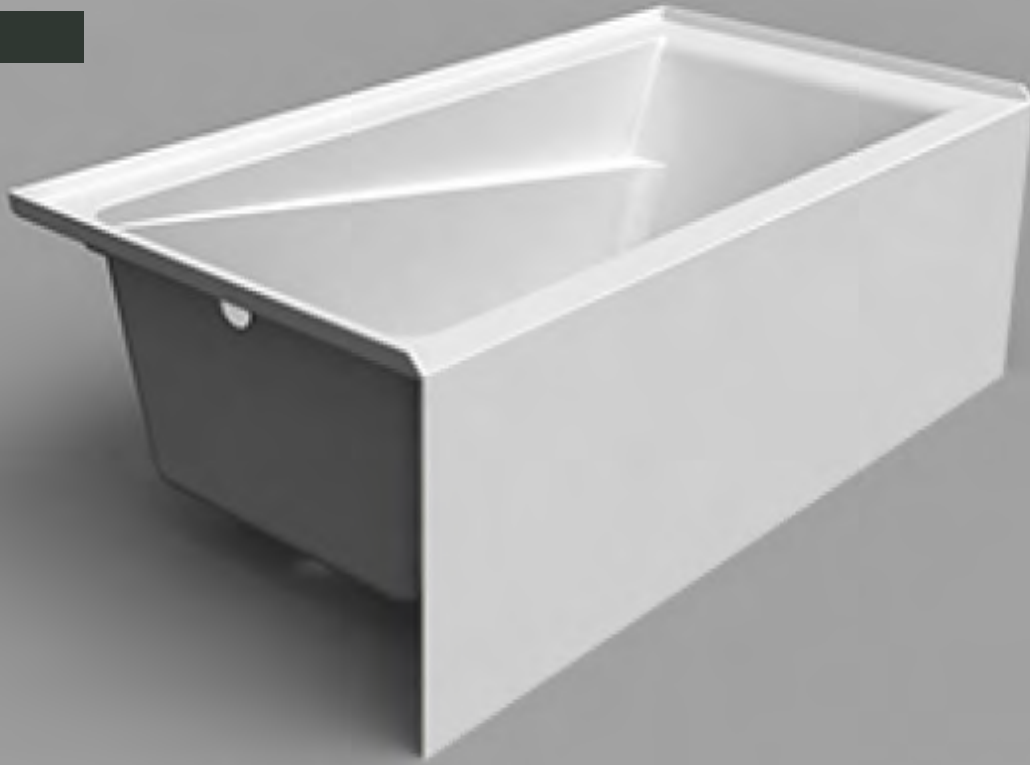

Dixton

ACRYLIC

ALCOVE

Name	LH #	RH #	Dimensions	Skirt Height	Immersion Depth	Approx. Capacity	Backrest Angle	MSRP
6030	41241	41242	59 7/8" x 30"	20 1/2"	13"	45 US Gal	120°	\$850
6032	41243	41244	59 7/8" x 32"	20 1/2"	13"	48 US Gal	120°	\$880
6632	41245	41246	65 7/8" x 32"	20 1/2"	13"	53 US Gal	120°	\$1,830