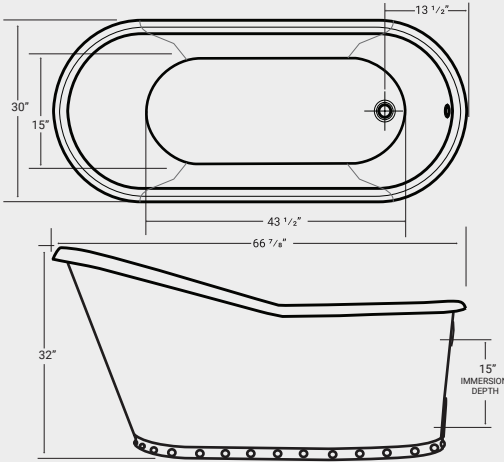

*** Rough-in EZ available for easy installation

Roughin Ez

Rough-in Ez - 01086 ..... $130

Waste & Overflow

- Chrome - 01060 ..... $340

Accessories

1. **Pillows**
2. 08010 ..... $100
   - 08012 ..... $140
   - 08014 ..... $120
   - 08016 ..... $270