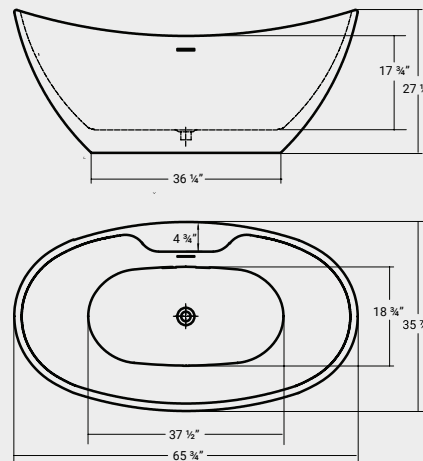

Capacity

45 US gallons

*** Rough-in EZ available for easy installation

Drain & Overflow

Pop-up Drain

- Polished Chrome - **01089**.....$90
- Brushed Nickel - **01091**.....$110
- Matte Black - **01092**.....$130
- Oil Rubbed Bronze - **01093**.....$130
- Polished Gold - **01094**.....$140
- White (Default)- **01095**.....$110

Overflow Cover Plate & Pop-up Drain

- Brushed Nickel - **01080**.....$460
- Matte Black - **01084**.....$310
- Oil Rubbed Bronze - **01079**.....$530
- Polished Gold - **01078**.....$610

Upgrades

Chromatherapy

- White - **01020**.....$580
- Polished Chrome - **01021**.....$580

Comfort Warm™

- Single - **01040-01**.....$1,020
- Dual - **01040-02**.....$1,260

Aromatherapy

- Aromatherapy - **01030**.....$500

Vibe Sound System - See Page - 80

Jetting Options

16 Jet Air System

- White - 00021.....$2,150
- Brushed Nickel - 00023.....$2,430
- Polished Chrome - 00024.....$2,300

Rough-in Ez - 01086.....$130

Additional Upgrades

See Page - 80 - 81