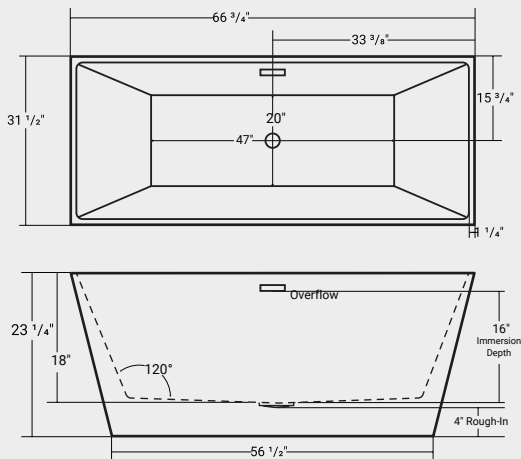

*** Rough-in EZ available for easy installation

Drain & Overflow

Pop-up Drain

- Polished Chrome - **01089**.....$90
- Brushed Nickel - **01091**.....$110
- Matte Black - **01092**.....$130
- Oil Rubbed Bronze - **01093**.....$130
- Polished Gold - **01094**.....$140
- White (Default)- **01095**.....$110

Overflow Cover Plate & Pop-up Drain

- Brushed Nickel - **01080**.....$460
- Matte Black - **01084**.....$310
- Oil Rubbed Bronze - **01079**.....$530
- Polished Gold - **01078**.....$610

Upgrades

Chromatherapy

- White - **01020**.....$580
- Polished Chrome - **01021**.....$580

Comfort Warm™

- Single - **01040-01**.....$1,020
- Dual - **01040-02**.....$1,260

Aromatherapy

- Aromatherapy - **01030**.....$500

Vibe Sound System - See Page - 80

Jetting Options

16 Jet Air System

- White - 00021.....$2,150
- Brushed Nickel - 00023.....$2,430
- Polished Chrome - 00024.....$2,300

Rough-in Ez - 01086.....$130

Additional Upgrades

See Page - 80 - 81