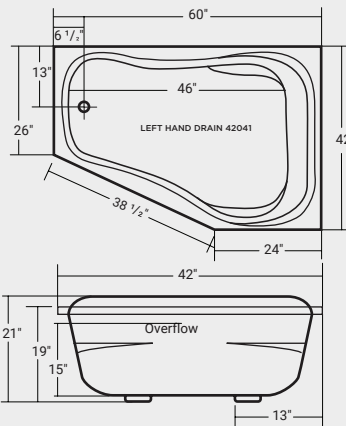

Jetting Option

16 Jet Air System

- White - **00021**.....$2,150
- Brushed Nickel - **00023**.....$2,430
- Polished Chrome - **00024**.....$2,300

8 Jet HydroMassage System

- White - **00111**.....$1,460
- Polished Chrome - **00114**.....$1,400

Inline Heater - 00171 .....$470

Custom Jetting - 00155 .....$250

Upgrades

Chromatherapy

- White - **01020**.....$580
- Polished Chrome - **01021**.....$580

Comfort Warm™

- Single - **01040-01**.....$1,020
- Dual - **01040-02**.....$1,260

Aromatherapy

- Aromatherapy - **01030**.....$500

Vibe Sound System - See Page - 36

Accessories

Clicker Waste & Overflow Kit

- Polished Chrome - **01064**.....$120

Grab Bar - 6" Installed

- Clear / Gold Inserts- **01002**.....$240
- White - **01003**.....$100

Grab Bars - 10" Installed

- Chrome- **01004**.....$240

Additional Accessories

- See Page - 39