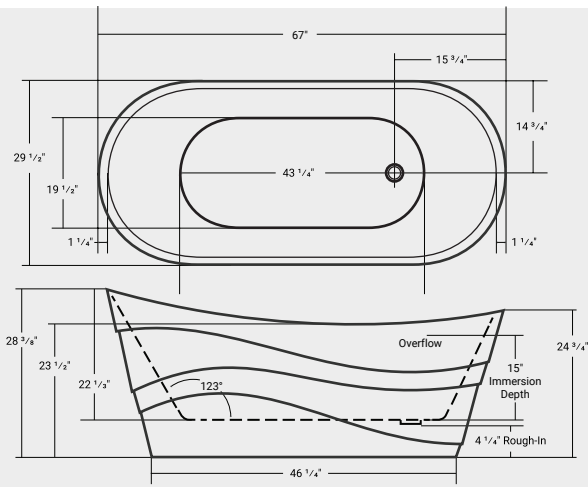

Degas

ACRYLIC

FREESTANDING

Part#	List Price
46055	\$2,650

Dimensions:
67" x 29 1/2" x 28 3/8"

Immersion Depth:
15"

Capacity
65 US gallons

*** Rough-in EZ available for easy installation