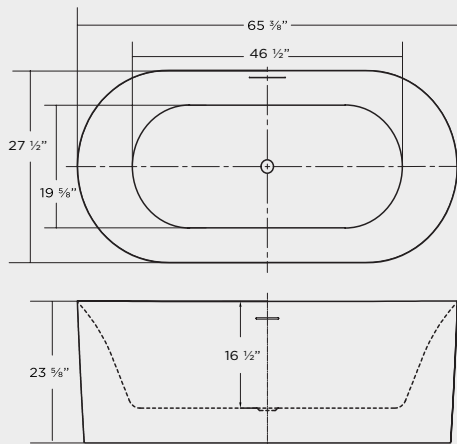

*** Rough-in EZ available for easy installation

Drain & Overflow

Pop-up Drain

- Polished Chrome - **01089**.....$90
- Brushed Nickel - **01091**.....$110
- Matte Black - **01092**.....$130
- Oil Rubbed Bronze - **01093**.....$130
- Polished Gold - **01094**.....$140
- White (Default)- **01095**.....$110

Overflow Cover Plate & Pop-up Drain

- Brushed Nickel - **01080**.....$460
- Matte Black - **01084**.....$310
- Oil Rubbed Bronze - **01079**.....$530
- Polished Gold - **01078**.....$610

Upgrades

Chromatherapy

- White - **01020**.....$580
- Polished Chrome - **01021**.....$580

Comfort Warm™

- Single - **01040-01**.....$1,020
- Dual - **01040-02**.....$1,260

Aromatherapy

- Aromatherapy - **01030**.....$500

Vibe Sound System - See Page - 80

Jetting Options

16 Jet Air System

- White - 00021.....$2,150
- Brushed Nickel - 00023.....$2,430
- Polished Chrome - 00024.....$2,300

Rough-in Ez - 01086.....$130

Additional Upgrades

See Page - 80 - 81