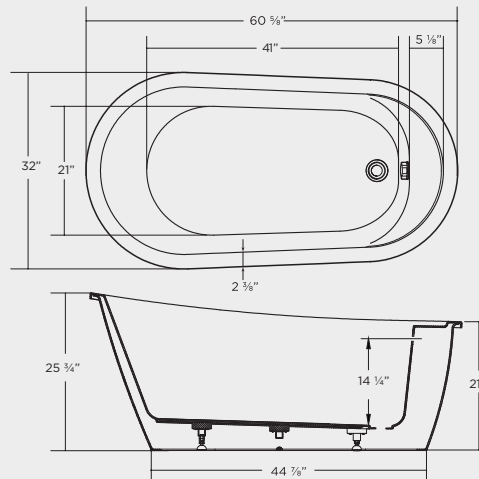

*** Rough-in EZ available for easy installation

Drain & Overflow

Pop-up Drain

- Polished Chrome - **01089**.....$90
- Brushed Nickel - **01091**.....$110
- Matte Black - **01092**.....$130
- Oil Rubbed Bronze - **01093**.....$130
- Polished Gold - **01094**.....$140
- White (Default)- **01095**.....$110

Overflow Cover Plate & Pop-up Drain

- Brushed Nickel - **01080**.....$460
- Matte Black - **01084**.....$310
- Oil Rubbed Bronze - **01079**.....$530
- Polished Gold - **01078**.....$610

Upgrades

Chromatherapy

- White - **01020**.....$580
- Polished Chrome - **01021**.....$580

Comfort Warm™

- Single - **01040-01**.....$1,020
- Dual - **01040-02**.....$1,260

Aromatherapy

- Aromatherapy - **01030**.....$500

Vibe Sound System - See Page - 80

Jetting Options

16 Jet Air System

- White - 00021.....$2,150
- Brushed Nickel - 00023.....$2,430
- Polished Chrome - 00024.....$2,300

Rough-in Ez - 01086.....$130

Additional Upgrades

See Page - 80 - 81