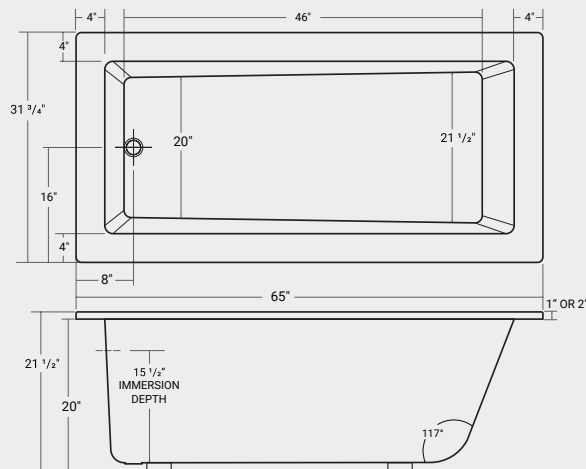

Jetting Option

16 Jet Air System

- White - **00021** $2,150
- Brushed Nickel - **00023** $2,430
- Polished Chrome - **00024** $2,300

8 Jet HydroMassage System

- White - **00111** $1,460
- Polished Chrome - **00114** $1,400

Inline Heater - **00171** $470

Custom Jetting - **00155** $250

Upgrades

Chromatherapy

- White - **01020** $580
- Polished Chrome - **01021** $580

Comfort Warm™

- Single - **01040-01** $1,020
- Dual - **01040-02** $1,260

Aromatherapy

- Aromatherapy - **01030** $500

Vibe Sound System - See Page - 36

Accessories

Clicker Waste & Overflow Kit

- Polished Chrome - **01064** $120

Grab Bar - 6" Installed

- Clear / Gold Inserts- **01002** $240
- White - **01003** $100

Grab Bars - 10" Installed

- Chrome- **01004** $240

Additional Accessories

- See Page - 39