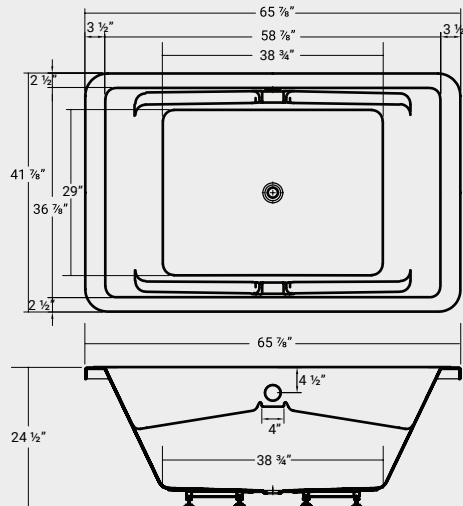

Backrest Angle

116°

Jetting Option

16 Jet Air System

- White - **00021**.....$2,150
- Brushed Nickel - **00023**.....$2,430
- Polished Chrome - **00024**.....$2,300

8 Jet HydroMassage System

- White - **00111**.....$1,460
- Polished Chrome - **00114**.....$1,400

Inline Heater - **00171** $470

Custom Jetting - **00155** $250

Upgrades

Chromatherapy

- White - **01020**.....$580
- Polished Chrome - **01021**.....$580

Comfort Warm™

- Single - **01040-01**.....$1,020
- Dual - **01040-02**.....$1,260

Aromatherapy

- Aromatherapy - **01030**.....$500

Vibe Sound System - See Page - 36

Accessories

Clicker Waste & Overflow Kit

- Polished Chrome - **01064**.....$120

Grab Bar - 6" Installed

- Clear / Gold Inserts- **01002**.....$240
- White - **01003**.....$100

Grab Bars - 10" Installed

- Chrome- **01004**.....$240

Additional Accessories

- See Page - 39