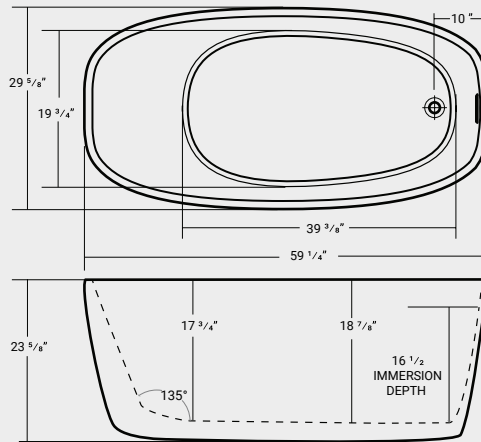

*** Rough-in EZ available for easy installation

Drain & Overflow

Pop-up Drain

- Polished Chrome - **01089**.....$90
- Brushed Nickel - **01091**.....$110
- Matte Black - **01092**.....$130
- Oil Rubbed Bronze - **01093**.....$130
- Polished Gold - **01094**.....$140
- White (Default)- **01095**.....$110

Overflow Cover Plate & Pop-up Drain

- Brushed Nickel - **01080**.....$460
- Matte Black - **01084**.....$310
- Oil Rubbed Bronze - **01079**.....$530
- Polished Gold - **01078**.....$610

Upgrades

Chromatherapy

- White - **01020**.....$580
- Polished Chrome - **01021**.....$580

Comfort Warm™

- Single - **01040-01**.....$1,020
- Dual - **01040-02**.....$1,260

Aromatherapy

- Aromatherapy - **01030**.....$500

Vibe Sound System - See Page - 80

Jetting Options

16 Jet Air System

- White - 00021.....$2,150
- Brushed Nickel - 00023.....$2,430
- Polished Chrome - 00024.....$2,300

Rough-in Ez - 01086.....$130

Additional Upgrades

See Page - 80 - 81