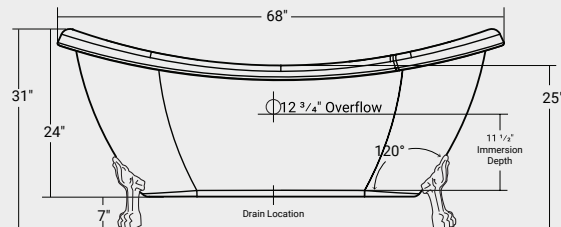

Waste & Overflow Kits

Chrome Clicker	
- Part # - 01076.....	$340
Chrome Plug & Chain	
- Part # - 01074.....	$340
Chrome Clicker, Plug & Chain	
- Part # - 01060.....	$340
Brushed Nickel Plug & Chain	
- Part # - 01073.....	$400
Matte Black Plug & Chain	
- Part # - 01072.....	$960

Leg Finish Upgrades

Brushed Nickel	
- Part # - 43990.....	$650
White	
- Part # - 43992.....	$582
Oil Rubbed Bronze	
- Part # - 43994.....	$650

Pillows

- 08010	$100
- 08012	$140
- 08014	$120
- 08016	$270