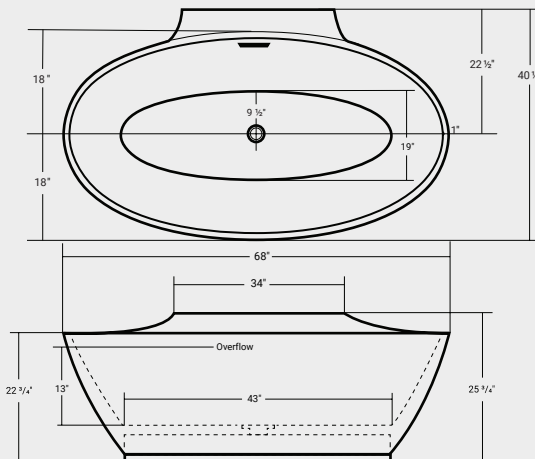

Part#	List Price
46512	\$4,090

Dimensions:

68" x 40 1/2" x 25 3/4"

Immersion Depth:

13"

Capacity

75-85 US Gallons

*** Rough-in EZ available for easy installation