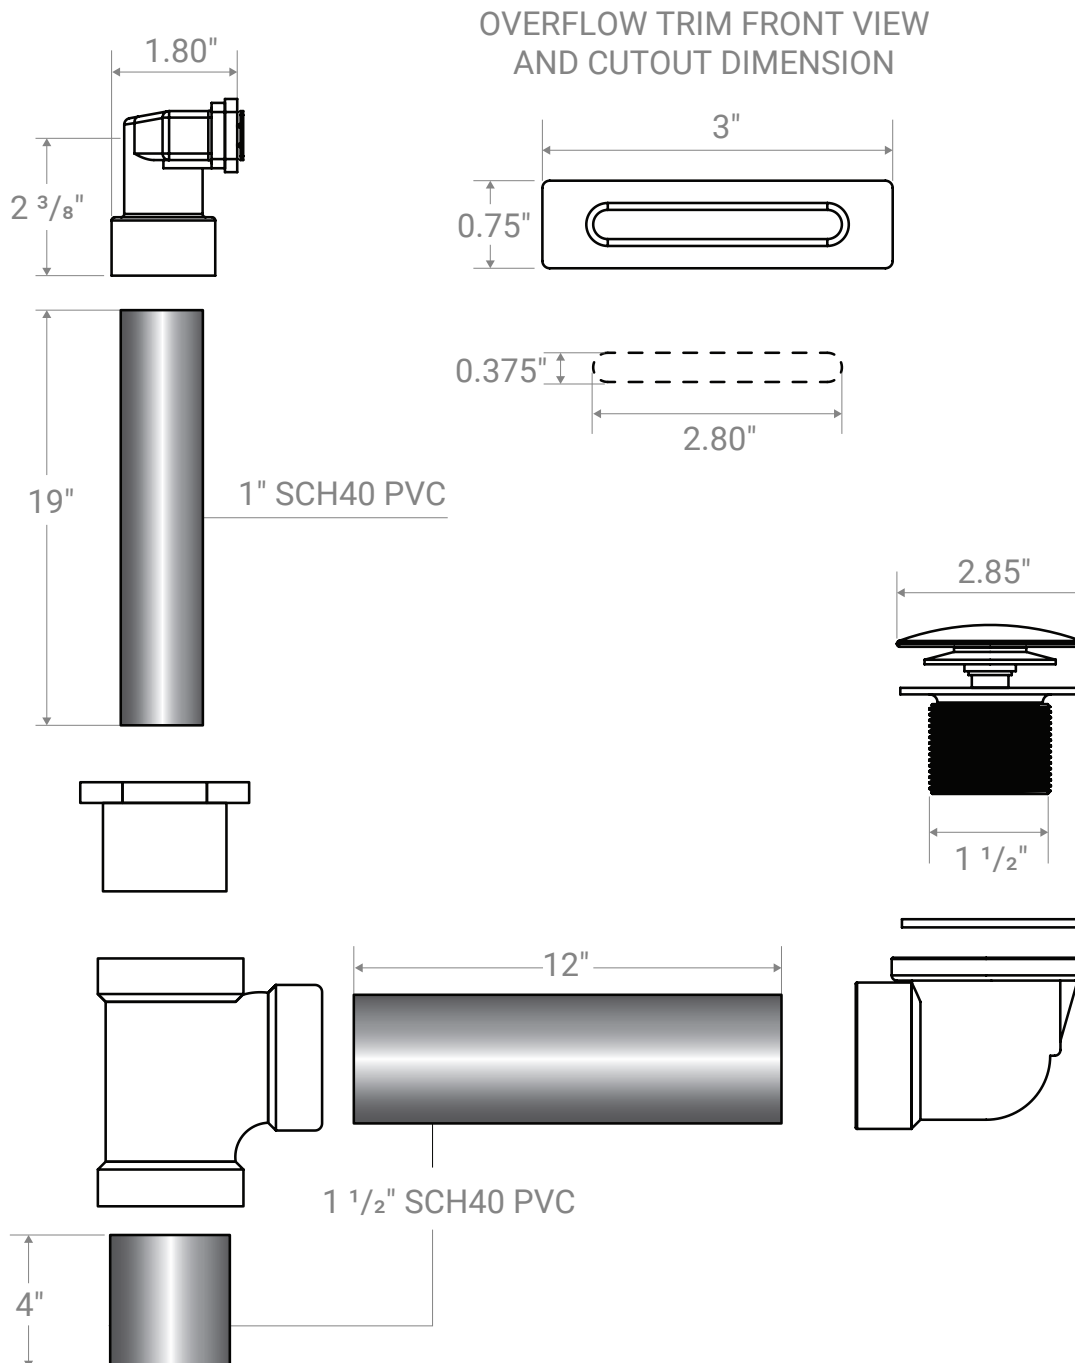

Linear Overflow and Drain for Alcove tubs

Chrome	01065	$230
Brushed Nickel	01066	$330
Matte Black	01067	$330

Design Features

- Can be installed for alcove tubs
- Kit includes linear overflow plate cover & clicker drain