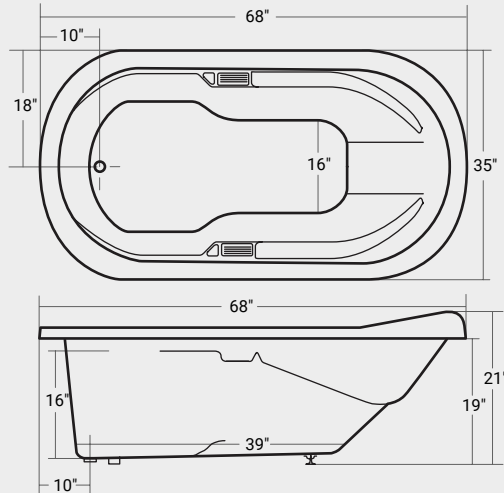

Jetting Option

16 Jet Air System

- White - **00021**.....$2,150
- Brushed Nickel - **00023**.....$2,430
- Polished Chrome - **00024**.....$2,300

8 Jet HydroMassage System

- White - **00111**.....$1,460
- Polished Chrome - **00114**.....$1,400

Inline Heater - 00171 .....$470

Custom Jetting - 00155 .....$250

Upgrades

Chromatherapy

- White - **01020**.....$580
- Polished Chrome - **01021**.....$580

Comfort Warm™

- Single - **01040-01**.....$1,020
- Dual - **01040-02**.....$1,260

Aromatherapy

- Aromatherapy - **01030**.....$500

Vibe Sound System - See Page - 36

Accessories

Clicker Waste & Overflow Kit

- Polished Chrome - 01064.....$120

Grab Bar - 6" Installed

- Clear / Gold Inserts- **01002**.....$240
- White - **01003**.....$100

Grab Bars - 10" Installed

- Chrome- **01004**.....$240

Additional Accessories

- See Page - 39