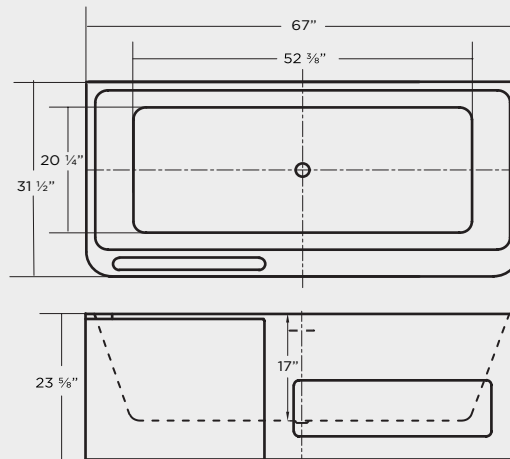

Parma

NEW

ACRYLIC

FREESTANDING

Color	Part#	List Price
White	44323	\$2,700

Dimensions:
67" x 31 1/2" x 23 5/8"

Immersion Depth:
15 7/8"

Capacity
71 US gallons