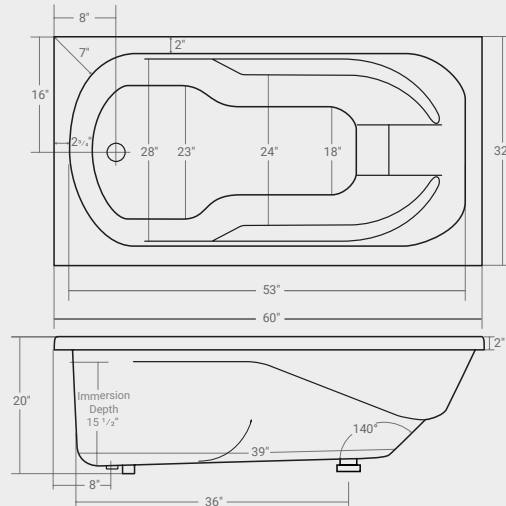

Jetting Option

16 Jet Air System

- White - **00021** $2,150
- Brushed Nickel - **00023** $2,430
- Polished Chrome - **00024** $2,300

8 Jet HydroMassage System

- White - **00111** $1,460
- Polished Chrome - **00114** $1,400

Inline Heater - 00171 ..... $470

Custom Jetting - 00155 ..... $250

Upgrades

Chromatherapy

- White - **01020** $580
- Polished Chrome - **01021** $580

Comfort Warm™

- Single - **01040-01** $1,020
- Dual - **01040-02** $1,260

Aromatherapy

- Aromatherapy - **01030** $500

Vibe Sound System - See Page - 36

Accessories

Clicker Waste & Overflow Kit

- Polished Chrome - **01064** $120

Grab Bar - 6" Installed

- Clear / Gold Inserts- **01002** $240
- White - **01003** $100

Grab Bars - 10" Installed

- Chrome- **01004** $240

Additional Accessories

- See Page - 39