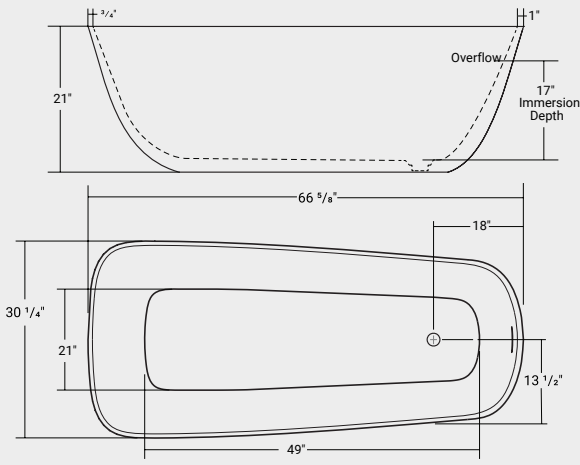

*** Rough-in EZ available for easy installation

Drain & Overflow

Pop-up Drain

- Polished Chrome - **01089**.....$90
- Brushed Nickel - **01091**.....$110
- Matte Black - **01092**.....$130
- Oil Rubbed Bronze - **01093**.....$130
- Polished Gold - **01094**.....$140
- White (Default)- **01095**.....$110

Accessories

Pillows

- **08010** $100
- **08012** $140
- **08014** $120
- **08016** $270

Roughin Ez

Rough-in Ez - 01086 $130