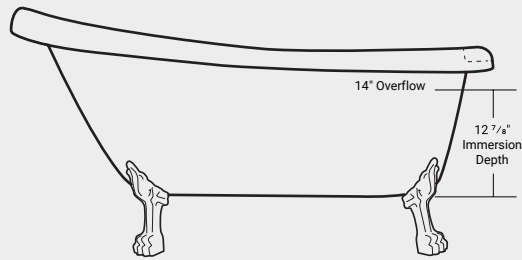

Victorian

ACRYLIC

CLAWFOOT

Name	Part #	Dimensions	Height	Immersion Depth	Capacity	MSRP
61"	43191	60 1/2" x 28 3/4"	30 3/8"	12 7/8"	45 US Gal	$2,200
67"	43201	66 1/2" x 28 3/4"	31 1/4"	12 7/8"	52 US Gal	$2,400

Waste & Overflow Kits

- **Chrome Clicker**
  - Part # - **01076**.....$340
- **Chrome Plug & Chain**
  - Part # - **01074**.....$340
- **Chrome Clicker, Plug & Chain**
  - Part # - **01060**.....$340
- **Brushed Nickel Plug & Chain**
  - Part # - **01073**.....$400
- **Matte Black Plug & Chain**
  - Part # - **01072**.....$960

Leg Finish Upgrades

- **Brushed Nickel**
  - Part # - **43990**.....$650
- **White**
  - Part # - **43992**.....$582
- **Oil Rubbed Bronze**
  - Part # - **43994**.....$650

Pillows

- **08010**.....$100
- **08012**.....$140
- **08014**.....$120
- **08016**.....$270