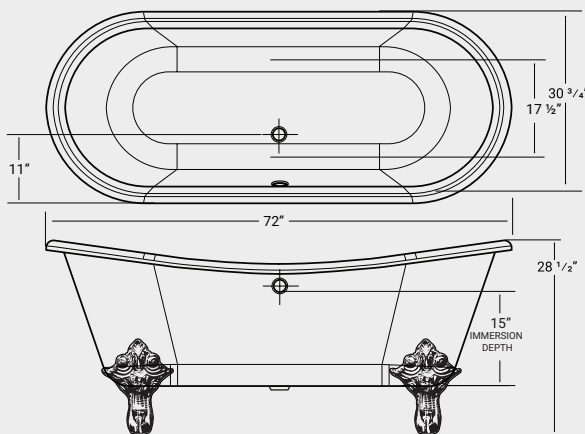

Waste & Overflow Kits

- Chrome Clicker
- Part # - **01076** $340
- Chrome Clicker, Plug & Chain
- Part # - **01060** $340

Pillows

- **08010** $100
- **08012** $140
- **08014** $120
- **08016** $270