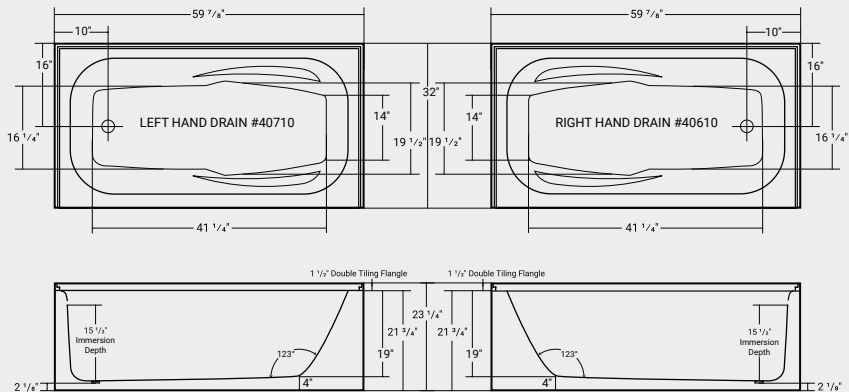

Elegance

ACRYLIC

ALCOVE

Part #	List Price
Left - 40710	\$850
Right - 40610	\$850

Dimensions:
59 7/8" x 32" x 21 3/4"

Immersion Depth:
15 1/2"

Capacity
44 US gallons

***Linear overflow available!