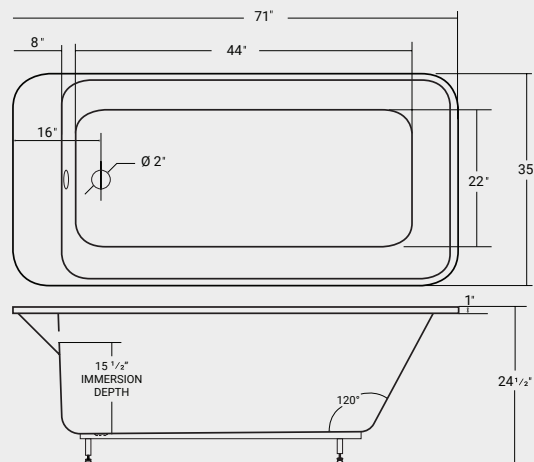

Dimensions:

71" x 35" x 24 1/2"

Immersion Depth:

15 1/2"

Capacity

60 US gallons

Jetting Option

16 Jet Air System