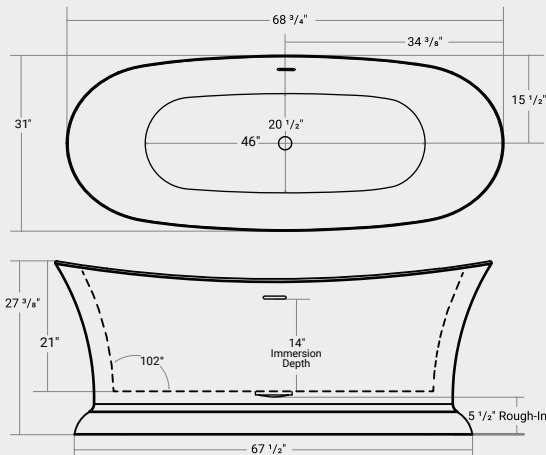

*** Rough-in EZ available for easy installation

Drain & Overflow

Pop-up Drain

- Polished Chrome - **01089**.....$90
- Brushed Nickel - **01091**.....$110
- Matte Black - **01092**.....$130
- Oil Rubbed Bronze - **01093**.....$130
- Polished Gold - **01094**.....$140
- White (Default)- **01095**.....$110

Overflow Cover Plate & Pop-up Drain

- Brushed Nickel - **01080**.....$460
- Matte Black - **01084**.....$310
- Oil Rubbed Bronze - **01079**.....$530
- Polished Gold - **01078**.....$610

Upgrades

Chromatherapy

- White - **01020**.....$580
- Polished Chrome - **01021**.....$580

Comfort Warm™

- Single - **01040-01**.....$1,020
- Dual - **01040-02**.....$1,260

Aromatherapy

- Aromatherapy - **01030**.....$500

Vibe Sound System - See Page - 80

Jetting Options

16 Jet Air System

- White - 00021.....$2,150
- Brushed Nickel - 00023.....$2,430
- Polished Chrome - 00024.....$2,300

Rough-in Ez - 01086.....$130

Additional Upgrades

See Page - 80 - 81