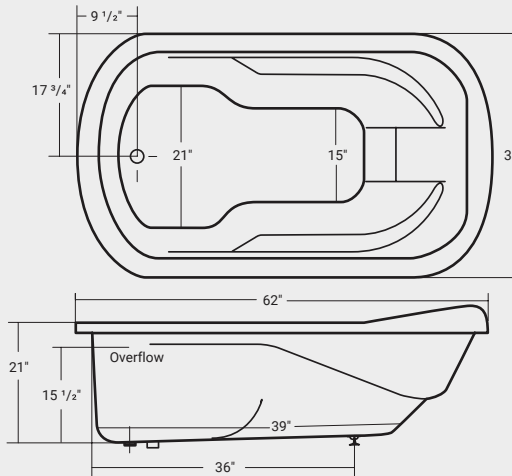

Jetting Option

16 Jet Air System

- White - **00021**.....$2,150
- Brushed Nickel - **00023**.....$2,430
- Polished Chrome - **00024**.....$2,300

8 Jet HydroMassage System

- White - **00111**.....$1,460
- Polished Chrome - **00114**.....$1,400

Inline Heater - 00171 .....$470

Custom Jetting - 00155 .....$250

Upgrades

Chromatherapy

- White - **01020**.....$580
- Polished Chrome - **01021**.....$580

Comfort Warm™

- Single - **01040-01**.....$1,020
- Dual - **01040-02**.....$1,260

Aromatherapy

- Aromatherapy - **01030**.....$500

Vibe Sound System - See Page - 36

Accessories

Clicker Waste & Overflow Kit

- Polished Chrome - 01064.....$120

Grab Bar - 6" Installed

- Clear / Gold Inserts- **01002**.....$240
- White - **01003**.....$100

Grab Bars - 10" Installed

- Chrome- **01004**.....$240

Additional Accessories

- See Page - 39