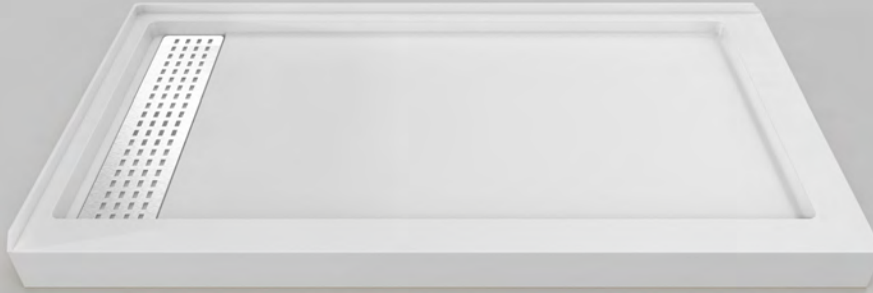

Linear End Drain

DOUBLE THRESHOLD GRILLED DRAIN

Right Hand Threshold,
Left Hand Drain
Shown

SHOWER BASE

Height: 3 7/8"

Compatible Shower Doors

Dimensions (Width x Depth)	LH Threshold, RH Drain Part #	RH Threshold, LH Drain Part #	MSRP	Abbott Series	Ruxton	Cortez / Pristina	Ebony
				10 & 8mm	6mm	8mm	6mm
				Chrome Section 7 Pg. 191	Chrome Section 7 Pg. 185 or 197	Chrome Section 7 Pg. 192 or 196	Matte Black Section 7 Pg. 194
42" x 36"	60044G	60045G	$1,220			51803.51873	-
60" x 30"	60134G	60135G	$1,290				-
60" x 32"	60144G	60145G	$1,300		-		51723. 51743.51753
60" x 36"	60164G	60165G	$1,310				51723. 51743.51773

Replacement Grill Covers (Chrome)

24 7/8"	02999 for 60" x 30" & 60" x 32"	$250
28 7/8"	03000 for 60" x 36"	$250

- Price includes grill cover
- Consult technical specifications for threshold heights and drain placements