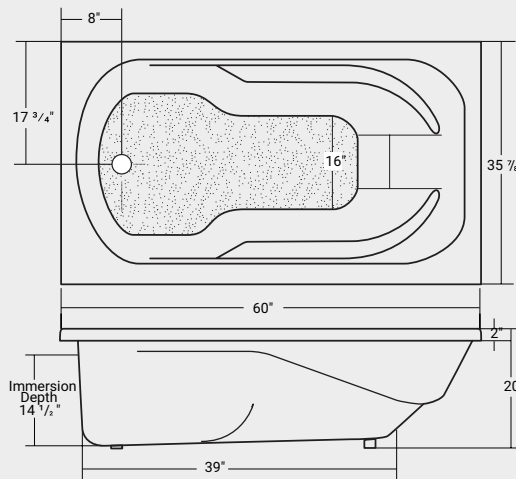

Jetting Option

16 Jet Air System

- White - **00021** $2,150
- Brushed Nickel - **00023** $2,430
- Polished Chrome - **00024** $2,300

8 Jet HydroMassage System

- White - **00111** $1,460
- Polished Chrome - **00114** $1,400

Inline Heater - 00171 ..... $470

Custom Jetting - 00155 ..... $250

Upgrades

Chromatherapy

- White - **01020** $580
- Polished Chrome - **01021** $580

Comfort Warm™

- Single - **01040-01** $1,020
- Dual - **01040-02** $1,260

Aromatherapy

- Aromatherapy - **01030** $500

Vibe Sound System - See Page - 36

Accessories

Clicker Waste & Overflow Kit

- Polished Chrome - **01064** $120

Grab Bar - 6" Installed

- Clear / Gold Inserts- **01002** $240
- White - **01003** $100

Grab Bars - 10" Installed

- Chrome- **01004** $240

Additional Accessories

- See Page - 39