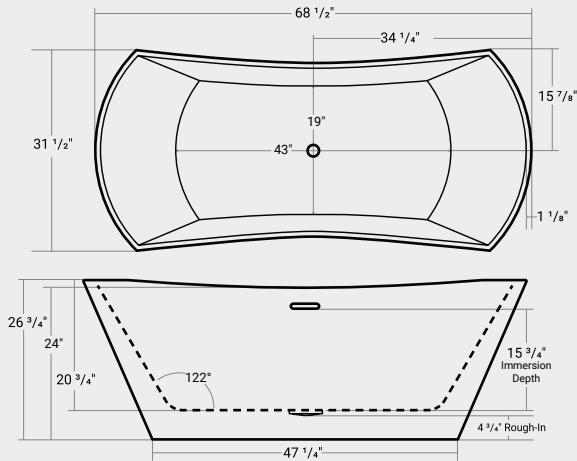

Capacity

45 US gallons

*** Rough-in EZ available for easy installation

Drain & Overflow

Pop-up Drain

- Polished Chrome - **01089**.....$90
- Brushed Nickel - **01091**.....$110
- Matte Black - **01092**.....$130
- Oil Rubbed Bronze - **01093**.....$130
- Polished Gold - **01094**.....$140
- White (Default)- **01095**.....$110

Overflow Cover Plate & Pop-up Drain

- Brushed Nickel - **01080**.....$460
- Matte Black - **01084**.....$310
- Oil Rubbed Bronze - **01079**.....$530
- Polished Gold - **01078**.....$610

Upgrades

Chromatherapy

- White - **01020**.....$580
- Polished Chrome - **01021**.....$580

Comfort Warm™

- Single - **01040-01**.....$1,020
- Dual - **01040-02**.....$1,260

Aromatherapy

- Aromatherapy - **01030**.....$500

Vibe Sound System - See Page - 80

Jetting Options

16 Jet Air System

- White - 00021.....$2,150
- Brushed Nickel - 00023.....$2,430
- Polished Chrome - 00024.....$2,300

Rough-in Ez - 01086.....$130

Additional Upgrades

See Page - 80 - 81