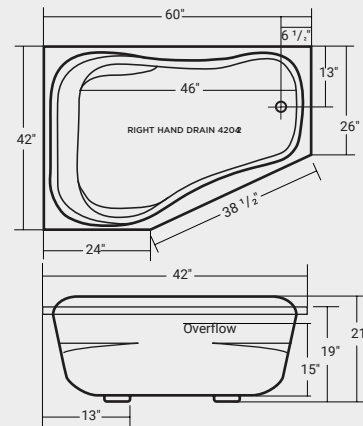

Jetting Option

16 Jet Air System

- White - **00021**.....$2,150
- Brushed Nickel - **00023**.....$2,430
- Polished Chrome - **00024**.....$2,300

8 Jet HydroMassage System

- White - **00111**.....$1,460
- Polished Chrome - **00114**.....$1,400

Inline Heater - 00171 .....$470

Custom Jetting - 00155 .....$250

Upgrades

Chromatherapy

- White - **01020**.....$580
- Polished Chrome - **01021**.....$580

Comfort Warm™

- Single - **01040-01**.....$1,020
- Dual - **01040-02**.....$1,260

Aromatherapy

- Aromatherapy - **01030**.....$500

Vibe Sound System - See Page - 36

Accessories

Clicker Waste & Overflow Kit

- Polished Chrome - **01064**.....$120

Grab Bar - 6" Installed

- Clear / Gold Inserts- **01002**.....$240
- White - **01003**.....$100

Grab Bars - 10" Installed

- Chrome- **01004**.....$240

Additional Accessories

- See Page - 39