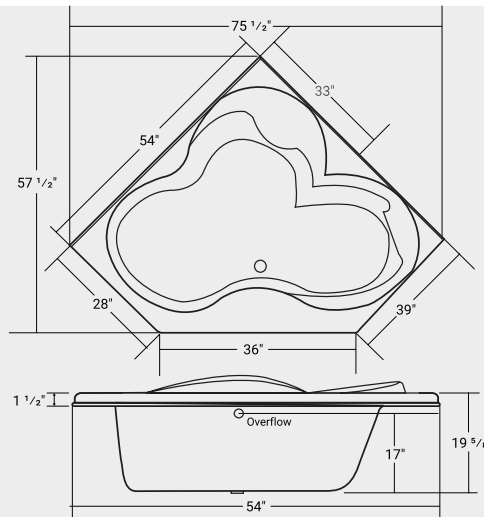

Jetting Option

16 Jet Air System

- White - **00021**.....$2,150
- Brushed Nickel - **00023**.....$2,430
- Polished Chrome - **00024**.....$2,300

8 Jet HydroMassage System

- White - **00111**.....$1,460
- Polished Chrome - **00114**.....$1,400

Inline Heater - 00171 .....$470

Custom Jetting - 00155 .....$250

Upgrades

Chromatherapy

- White - **01020**.....$580
- Polished Chrome - **01021**.....$580

Comfort Warm™

- Single - **01040-01**.....$1,020
- Dual - **01040-02**.....$1,260

Aromatherapy

- Aromatherapy - **01030**.....$500

Vibe Sound System - See Page - 36

Accessories

Clicker Waste & Overflow Kit

- Polished Chrome - 01064.....$120

Grab Bar - 6" Installed

- Clear / Gold Inserts- **01002**.....$240
- White - **01003**.....$100

Grab Bars - 10" Installed

- Chrome- **01004**.....$240

Additional Accessories

- See Page - 39