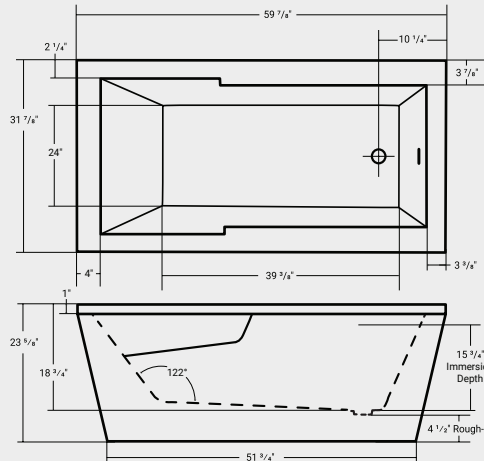

Marlo

ACRYLIC

FREESTANDING

Part#	List Price
44343	\$2,060

Dimensions:
59 7/8" x 31 7/8" x 23 5/8"

Immersion Depth:
15 3/4"

Capacity
50 US gallons Approx

*** Rough-in EZ available for easy installation