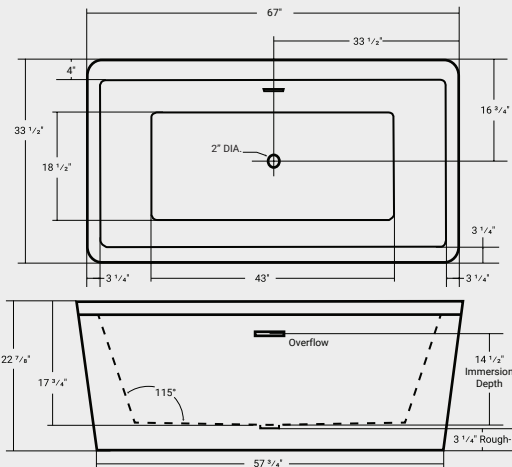

Daphne

ACRYLIC

FREESTANDING

Part#	List Price
44408	\$2,800

Dimensions:
67" x 33 1/2" x 22 7/8"

Immersion Depth:
14 1/2"

Capacity
74 US Gal

*** Rough-in EZ available for easy installation