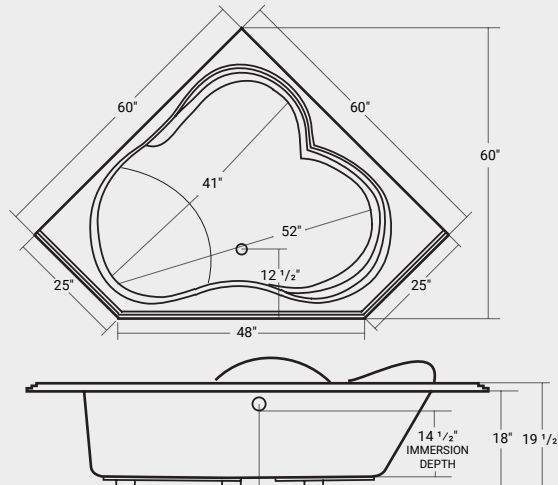

Capacity

50 US gallons

Jetting Option

16 Jet Air System

- White - **00021**.....$2,150
- Brushed Nickel - **00023**.....$2,430
- Polished Chrome - **00024**.....$2,300

8 Jet HydroMassage System

- White - **00111**.....$1,460
- Polished Chrome - **00114**.....$1,400

Inline Heater - **00171**.....$470

Custom Jetting - **00155**.....$250

Upgrades

Chromatherapy

- White - **01020**.....$580
- Polished Chrome - **01021**.....$580

Comfort Warm™

- Single - **01040-01**.....$1,020
- Dual - **01040-02**.....$1,260

Aromatherapy

- Aromatherapy - **01030**.....$500

Vibe Sound System - See Page - 36

Accessories

Clicker Waste & Overflow Kit

- Polished Chrome - **01064**.....$120

Grab Bar - 6" Installed

- Clear / Gold Inserts- **01002**.....$240
- White - **01003**.....$100

Grab Bars - 10" Installed

- Chrome- **01004**.....$240

Additional Accessories

- See Page - 39