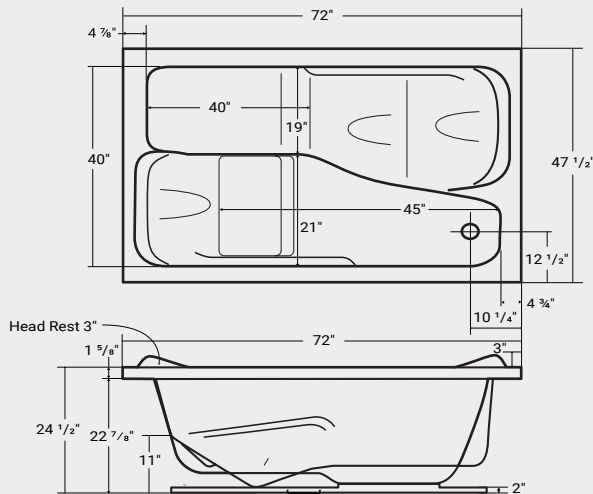

Jetting Option

16 Jet Air System

- White - **00021**.....$2,150
- Brushed Nickel - **00023**.....$2,430
- Polished Chrome - **00024**.....$2,300

8 Jet HydroMassage System

- White - **00111**.....$1,460
- Polished Chrome - **00114**.....$1,400

Inline Heater - 00171 .....$470

Custom Jetting - 00155 .....$250

Upgrades

Chromatherapy

- White - **01020**.....$580
- Polished Chrome - **01021**.....$580

Comfort Warm™

- Single - **01040-01**.....$1,020
- Dual - **01040-02**.....$1,260

Aromatherapy

- Aromatherapy - **01030**.....$500

Vibe Sound System - See Page - 36

Accessories

Clicker Waste & Overflow Kit

- Polished Chrome - 01064.....$120

Grab Bar - 6" Installed

- Clear / Gold Inserts- **01002**.....$240
- White - **01003**.....$100

Grab Bars - 10" Installed

- Chrome- **01004**.....$240

Additional Accessories

- See Page - 39