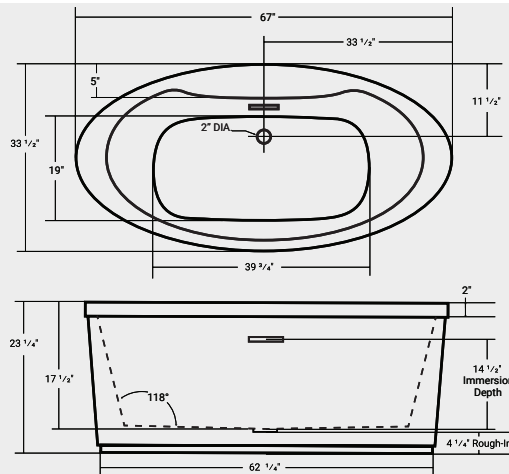

Clarice

ACRYLIC

FREESTANDING

Faucet not included

Part#	List Price
44407	\$2,800

Dimensions:
67" x 33 1/2" x 23 1/4"

Immersion Depth:
14 1/2"

Capacity
62 US Gal