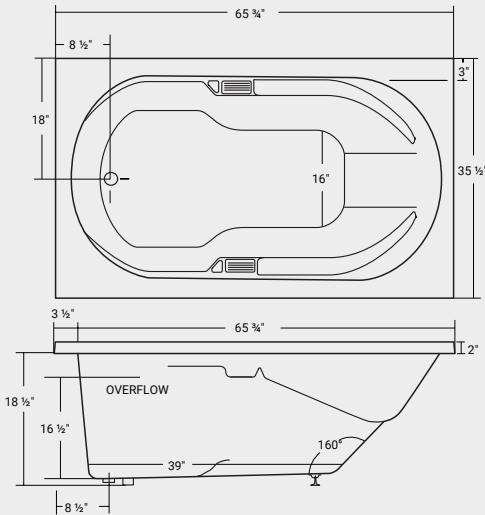

Jetting Option

16 Jet Air System

- White - **00021**.....$2,150
- Brushed Nickel - **00023**.....$2,430
- Polished Chrome - **00024**.....$2,300

8 Jet HydroMassage System

- White - **00111**.....$1,460
- Polished Chrome - **00114**.....$1,400

Inline Heater - 00171 .....$470

Custom Jetting - 00155 .....$250

Upgrades

Chromatherapy

- White - **01020**.....$580
- Polished Chrome - **01021**.....$580

Comfort Warm™

- Single - **01040-01**.....$1,020
- Dual - **01040-02**.....$1,260

Aromatherapy

- Aromatherapy - **01030**.....$500

Vibe Sound System - See Page - 36

Accessories

Clicker Waste & Overflow Kit

- Polished Chrome - 01064.....$120

Grab Bar - 6" Installed

- Clear / Gold Inserts- **01002**.....$240
- White - **01003**.....$100

Grab Bars - 10" Installed

- Chrome- **01004**.....$240

Additional Accessories

- See Page - 39