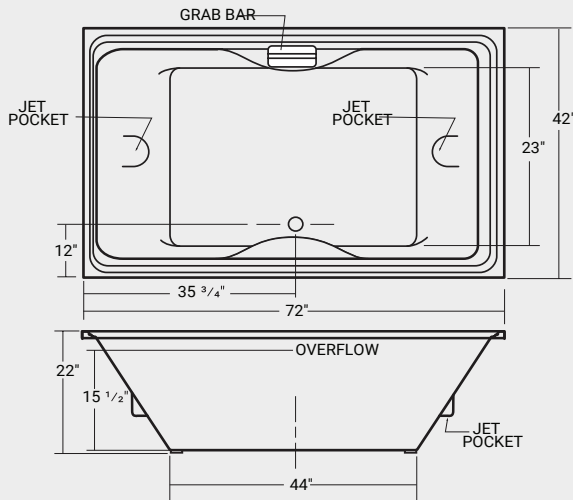

- See Page - 39

Heritage

ACRYLIC

DROP-IN

Part #	List Price
42381	\$1,820

Dimensions:
72" x 42" x 22"

Immersion Depth:
14 1/2"

Capacity
75 US gallons Approx