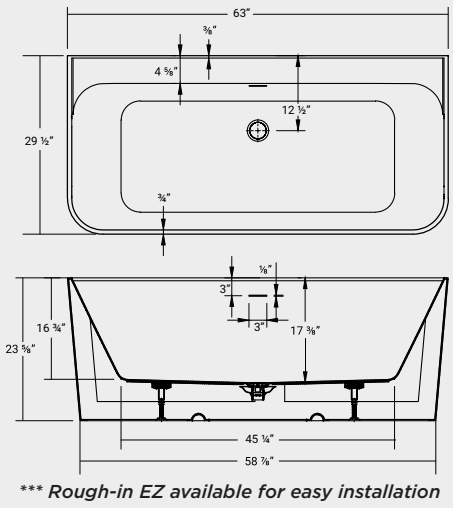

Geneva

NEW

ACRYLIC

FREESTANDING

Part#	List Price
44469	\$2,700

Dimensions:
63" x 29 1/2" x 23 5/8"

Immersion Depth:
14 1/4"

Capacity
62 US Gal