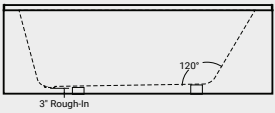

Waste & Overflow Kit

- Clicker - **01064** \$120
- Cable - **01090** \$120

Clear Linear

ACRYLIC

ALCOVE

Name	LH #	RH #	Dimensions	Skirt Height	Immersion Depth	Capacity	Backrest Angle	MSRP
6030	41151-L	41152-L	59 7/8" x 30"	20 1/4"	13 1/2"	45 US Gal	120°	\$1,370
6032	41161-L	41162-L	59 7/8" x 32"	20 1/4"	13 1/2"	54 US Gal	120°	\$1,380