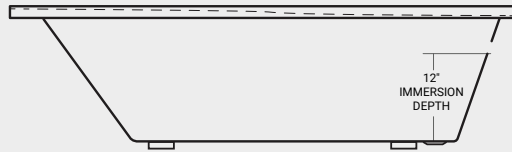

Grab Bars - 10" Installed

- Chrome- **01004** \$240

Additional Accessories

- See Page - 39

Vincent

ACRYLIC

DROP-IN

Name	Part #	Dimensions	Height	Immersion Depth	Capacity	MSRP
59"	44216	59" x 29 1/2"	18 7/8"	12"	40 US Gal	\$780
67"	44218	67" x 31 1/2"	18 7/8"	12"	47 US Gal	\$1,160