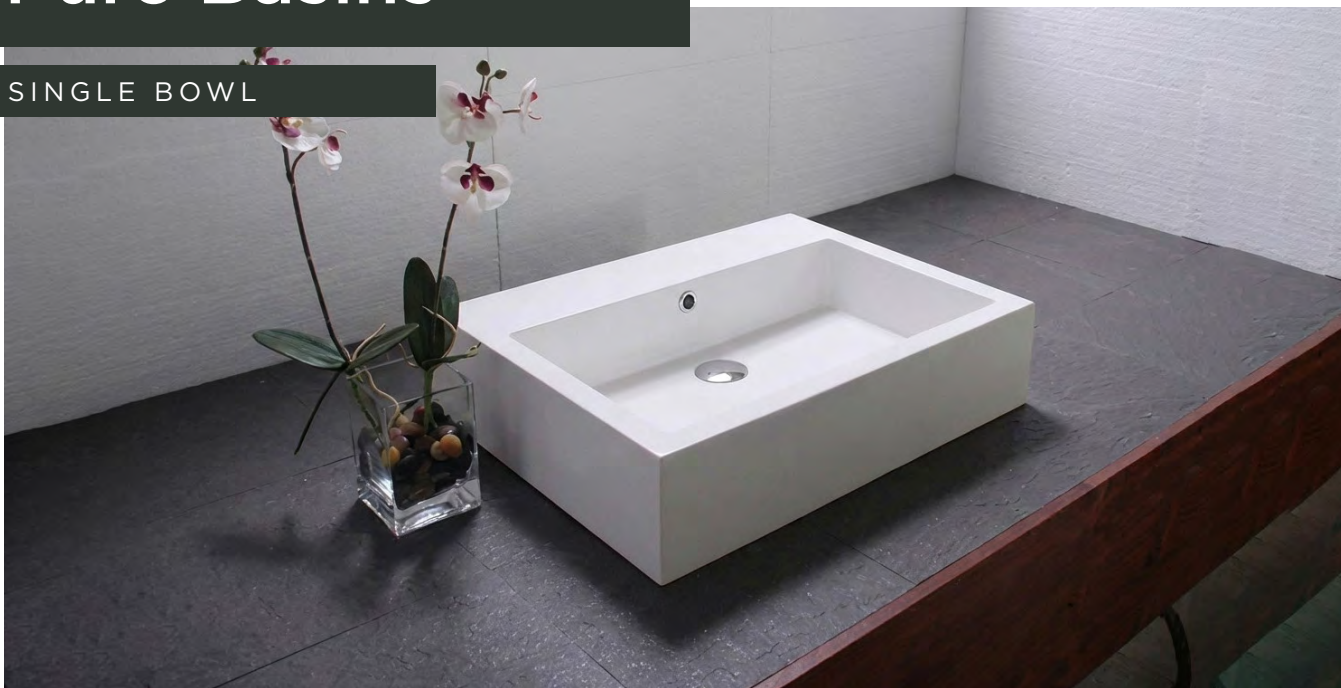

Pure Basins

SINGLE BOWL

BASINS

- Available with finished backs upon request
- Available in a variety of profile heights
- Custom heights may be available upon request
- Include drilling instructions when ordering

Pre-Drilled Faucet Holes

Single Hole Centered	Add ("-01" to part number)
3 Holes @ 4"	Add ("-04" to part number)
3 Holes @ 8"	Add ("-08" to part number)

Model	Dimensions	Profile Height	Part #	MSRP
RM-2120C - Semi Recessed, Single Bowl, Centered	20 1/8" x 19 1/2"	6 1/8"	30141	$540
RM-1818C	18 1/8" x 18"	5"	30131	$514
RA-2018C	19 3/4" x 18"	3 5/8"	30010	$554
RA-2200C	21 1/2" x 19 5/8"	3 5/8"	30011	$554
RA-2200CLP	21 1/2" x 19 5/8"	1 5/8"	30012	$608
RA-2418C	23 3/8" x 17 5/8"	5"	30151	$554
RM-2418CLP	23 3/8" x 17 5/8"	1 5/8"	30152	$608
RM-2422C	24 3/8" x 22 1/4"	3 5/8"	30014	$576
RM-2422CLP	24 3/8" x 22 1/4"	1 5/8"	30013	$634
RM-2722C	27 1/4" x 22 1/8"	3 5/8"	30015	$598
RM-2722CLP	27 1/4" x 22 1/8"	1 5/8"	30016	$652
RM-3022C	30 1/2" x 22 1/8"	3 5/8"	30045	$616
RM-3022CLP	30 1/2" x 22 1/8"	1 5/8"	30046	$680
RM-3622C	36 3/8" x 22 1/4"	3 5/8"	30085	$634
RM-3622CLP	36 3/8" x 22 1/4"	1 5/8"	30086	$698

Example: 30021.01 = RA-3020 LH Basin with a single faucet hole.