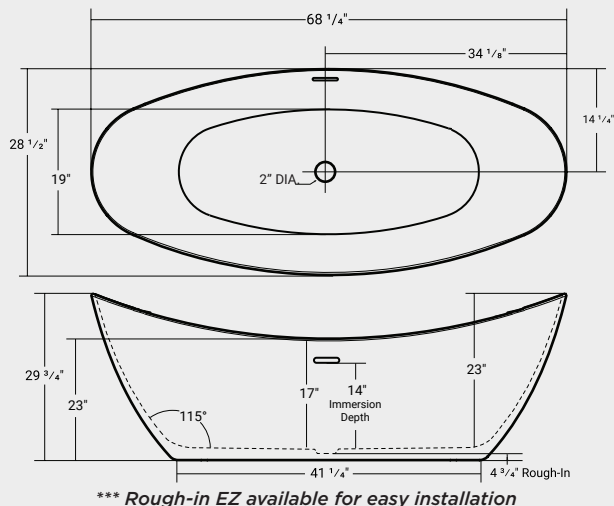

Capacity

53 US gallons Approx

Drain & Overflow

Pop-up Drain

- Polished Chrome - **01089**.....$90
- Brushed Nickel - **01091**.....$110
- Matte Black - **01092**.....$130
- Oil Rubbed Bronze - **01093**.....$130
- Polished Gold - **01094**.....$140
- White (Default)- **01095**.....$110

Overflow Cover Plate & Pop-up Drain

- Brushed Nickel - **01080**.....$460
- Matte Black - **01084**.....$310
- Oil Rubbed Bronze - **01079**.....$530
- Polished Gold - **01078**.....$610

Upgrades

Chromatherapy

- White - **01020**.....$580
- Polished Chrome - **01021**.....$580

Comfort Warm™

- Single - **01040-01**.....$1,020
- Dual - **01040-02**.....$1,260

Aromatherapy

- Aromatherapy - **01030**.....$500

Vibe Sound System - See Page - 80

Jetting Options

16 Jet Air System

- White - 00021.....$2,150
- Brushed Nickel - 00023.....$2,430
- Polished Chrome - 00024.....$2,300

Rough-in Ez - 01086.....$130

Additional Upgrades

See Page - 80 - 81