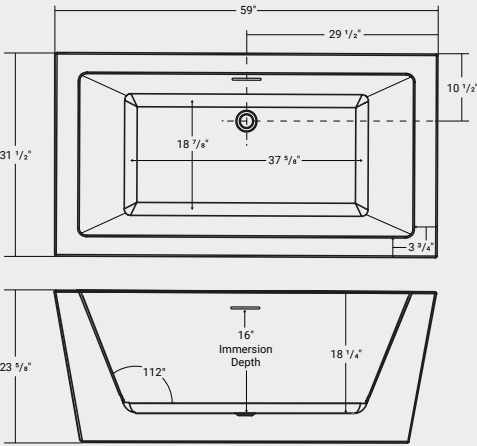

*** Rough-in EZ available for easy installation

Drain & Overflow

1. **Pop-up Drain**
2. Polished Chrome - **01089**.....$90
   - Brushed Nickel - **01091**.....$110
   - Matte Black - **01092**.....$130
   - Oil Rubbed Bronze - **01093**.....$130
   - Polished Gold - **01094**.....$140
   - White (Default)- **01095**.....$110
3. **Overflow Cover Plate & Pop-up Drain**
4. Brushed Nickel - **01080**.....$460
   - Matte Black - **01084**.....$310
   - Oil Rubbed Bronze - **01079**.....$530
   - Polished Gold - **01078**.....$610

Upgrades

1. **Chromatherapy**
2. White - **01020**.....$580
   - Polished Chrome - **01021**.....$580
3. **Comfort Warm™**
4. Single - **01040-01**.....$1,020
   - Dual - **01040-02**.....$1,260
5. **Aromatherapy**
6. Aromatherapy - **01030**.....$500
7. **Vibe Sound System** - See Page - 80

Jetting Options

1. **16 Jet Air System**
2. White - 00021.....$2,150
   - Brushed Nickel - 00023.....$2,430
   - Polished Chrome - 00024.....$2,300
3. Rough-in Ez - 01086.....$130

Additional Upgrades
See Page - 80 - 81