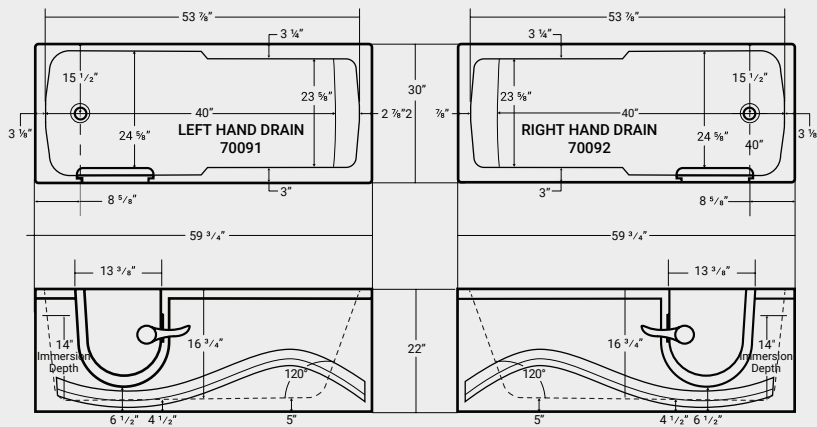

Jetting Option

16 Jet Air System

- White - **00021** $2,150
- Brushed Nickel - **00023** $2,430
- Polished Chrome - **00024** $2,300

8 Jet HydroMassage System

- White - **00111** $1,460
- Polished Chrome - **00114** $1,400

Inline Heater - **00171** $470

Custom Jetting - **00155** $250

Upgrades

Chromatherapy

- White - **01020** $580
- Polished Chrome - **01021** $580

Comfort Warm™

- Single - **01040-01** $1,020
- Dual - **01040-02** $1,260

Aromatherapy

- Aromatherapy - **01030** $500

Vibe Sound System - See Page - 259

Accessories

Clicker Waste & Overflow Kit

- Polished Chrome - 01064 ..... $120

Grab Bar - 6" Installed

- Clear / Gold Inserts- **01002** $240
- White - **01003** $100

Grab Bars - 10" Installed

- Chrome- **01004** $240

Additional Accessories

- See Page - 259 - 260