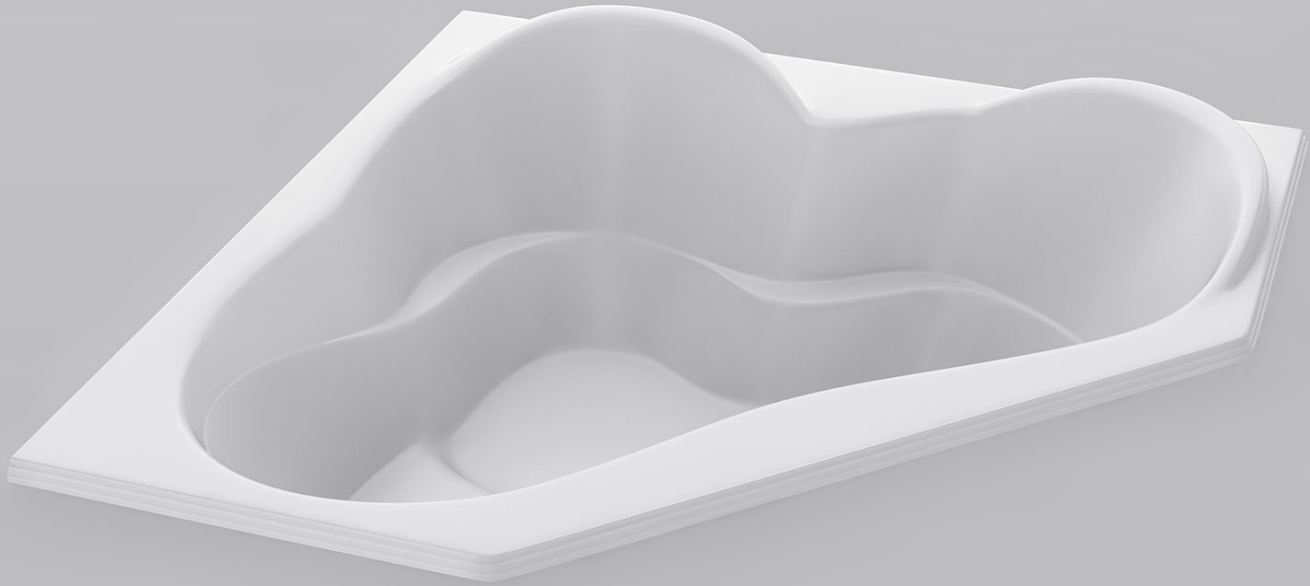

- See Page - 39

Goddess 60

ACRYLIC

DROP-IN

Part #	List Price
42121	\$1,650

Dimensions:

60" x 60" x 19 1/2"

Immersion Depth: