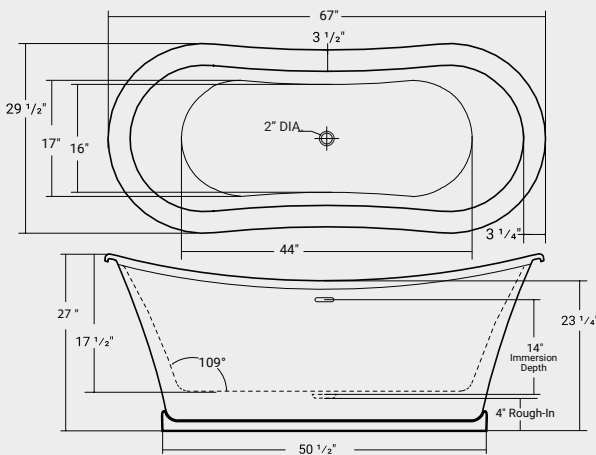

Capacity

61 US gallons Approx

*** Rough-in EZ available for easy installation

Drain & Overflow

Pop-up Drain

- Polished Chrome - **01089**.....$90
- Brushed Nickel - **01091**.....$110
- Matte Black - **01092**.....$130
- Oil Rubbed Bronze - **01093**.....$130
- Polished Gold - **01094**.....$140
- White (Default)- **01095**.....$110

Overflow Cover Plate & Pop-up Drain

- Brushed Nickel - **01080**.....$460
- Matte Black - **01084**.....$310
- Oil Rubbed Bronze - **01079**.....$530
- Polished Gold - **01078**.....$610

Upgrades

Chromatherapy

- White - **01020**.....$580
- Polished Chrome - **01021**.....$580

Comfort Warm™

- Single - **01040-01**.....$1,020
- Dual - **01040-02**.....$1,260

Aromatherapy

- Aromatherapy - **01030**.....$500

Vibe Sound System - See Page - 80

Jetting Options

16 Jet Air System

- White - 00021.....$2,150
- Brushed Nickel - 00023.....$2,430
- Polished Chrome - 00024.....$2,300

Rough-in Ez - 01086.....$130

Additional Upgrades

See Page - 80 - 81