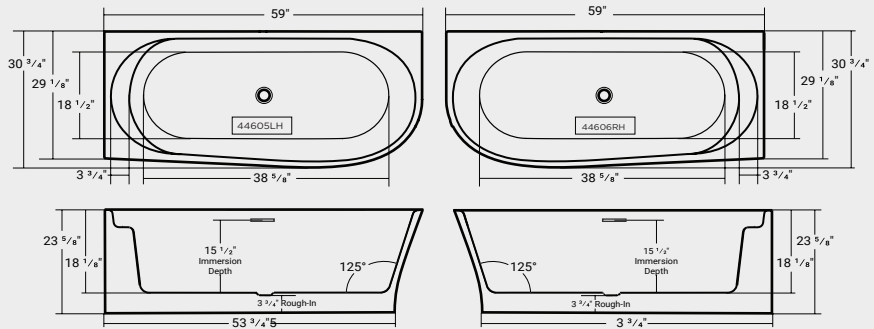

Dimensions:
59" x 30 3/4" x 23 5/8"

Immersion Depth:
15 1/2"

Capacity
48 US gallons

*** Rough-in EZ available for easy installation

Drain & Overflow

Pop-up Drain

- Polished Chrome - **01089**.....\$90
- Brushed Nickel - **01091**.....\$110
- Matte Black - **01092**.....\$130
- Oil Rubbed Bronze - **01093**.....\$130
- Polished Gold - **01094**.....\$140
- White (Default)- **01095**.....\$110