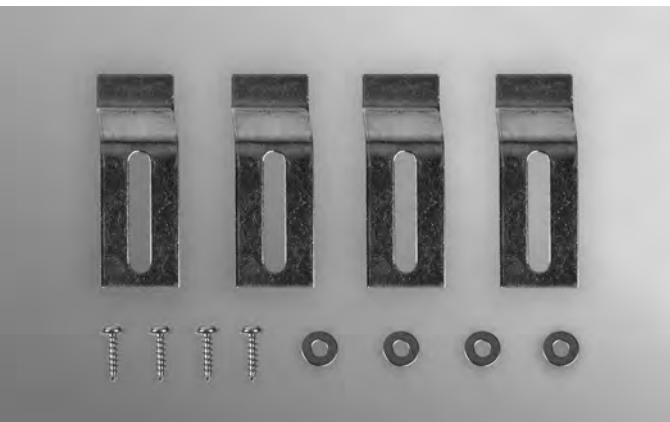

Shape

Rectilinear

Overflow

Yes

Profile

Angular

MSRP

\$260