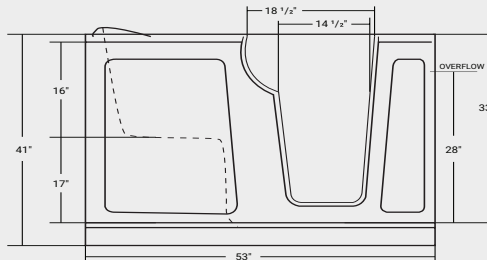

Capacity

88 US gallons

Jetting Option

16 Jet Air System

- White - **00021** $2,150
- Brushed Nickel - **00023** $2,430
- Polished Chrome - **00024** $2,300

8 Jet HydroMassage System

- White - **00111** $1,460
- Polished Chrome - **00114** $1,400

Inline Heater - **00171** $470

Custom Jetting - 00155 ..... $250

Upgrades

Chromatherapy

- White - **01020** $580
- Polished Chrome - **01021** $580

Comfort Warm™

- Single - **01040-01** $1,020
- Dual - **01040-02** $1,260

Aromatherapy

- Aromatherapy - **01030** $500

Vibe Sound System - See Page - 259

Accessories

Clicker Waste & Overflow Kit

- Polished Chrome - 01064 ..... $120

Grab Bar - 6" Installed

- Clear / Gold Inserts- **01002** $240
- White - **01003** $100

Grab Bars - 10" Installed

- Chrome- **01004** $240

Additional Accessories

- See Page - 259 - 260