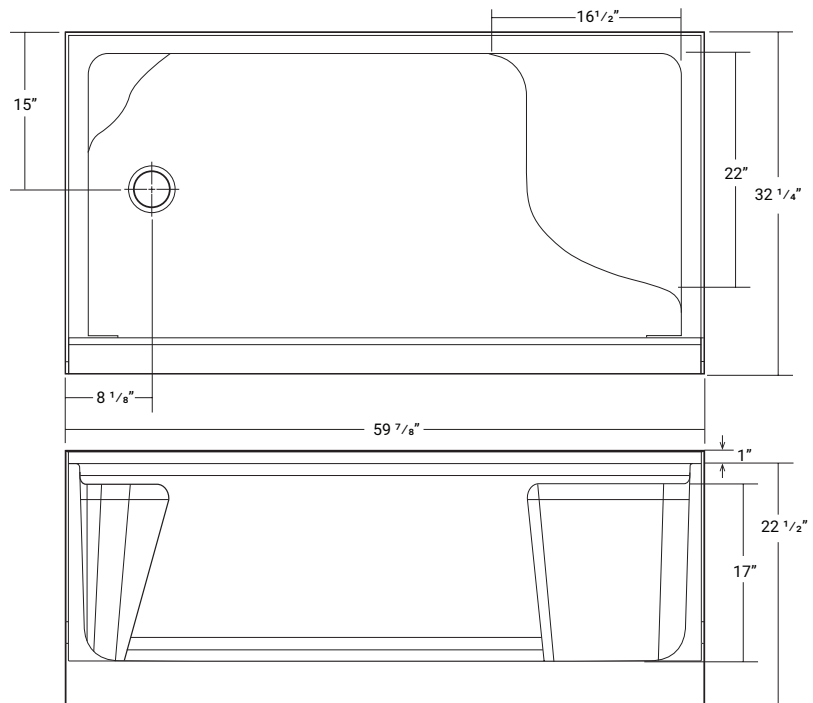

Features

- 17" comfort height seat
- Soap shelf
- End drain
- Traditional bath replacement size
- Integral tiling flange

Compatible Shower Door

Abbott 60"	Part #
Chrome	57073
Matte Black	57074

Solid Surface - Slate Series