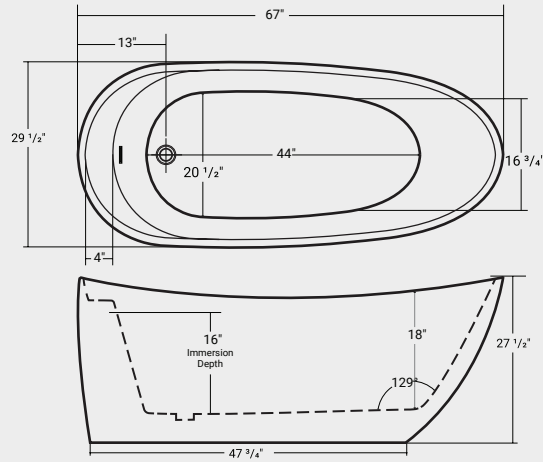

*** Rough-in EZ available for easy installation

Drain & Overflow

Pop-up Drain

- Polished Chrome - **01089**.....$90
- Brushed Nickel - **01091**.....$110
- Matte Black - **01092**.....$130
- Oil Rubbed Bronze - **01093**.....$130
- Polished Gold - **01094**.....$140
- White (Default)- **01095**.....$110

Overflow Cover Plate & Pop-up Drain

- Brushed Nickel - **01080**.....$460
- Matte Black - **01084**.....$310
- Oil Rubbed Bronze - **01079**.....$530
- Polished Gold - **01078**.....$610

Upgrades

Chromatherapy

- White - **01020**.....$580
- Polished Chrome - **01021**.....$580

Comfort Warm™

- Single - **01040-01**.....$1,020
- Dual - **01040-02**.....$1,260

Aromatherapy

- Aromatherapy - **01030**.....$500

Vibe Sound System - See Page - 80

Jetting Options

16 Jet Air System

- White - 00021.....$2,150
- Brushed Nickel - 00023.....$2,430
- Polished Chrome - 00024.....$2,300

Rough-in Ez - 01086.....$130

Additional Upgrades

See Page - 80 - 81