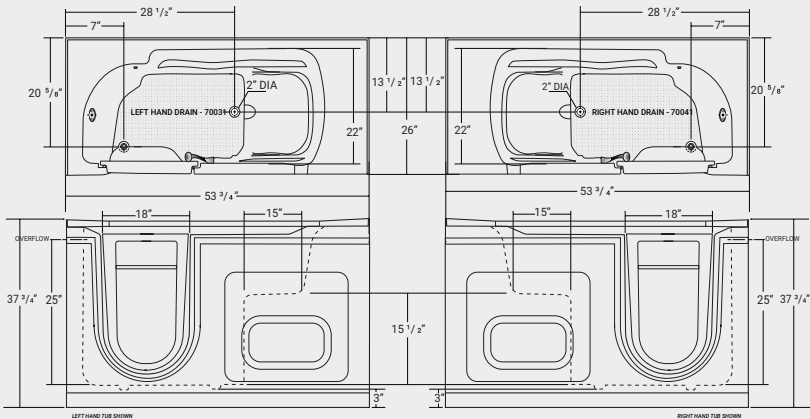

Jetting Option

16 Jet Air System

- White - **00021** $2,150
- Brushed Nickel - **00023** $2,430
- Polished Chrome - **00024** $2,300

8 Jet HydroMassage System

- White - **00111** $1,460
- Polished Chrome - **00114** $1,400

Inline Heater - **00171** $470

Custom Jetting - **00155** $250

Upgrades

Chromatherapy

- White - **01020** $580
- Polished Chrome - **01021** $580

Comfort Warm™

- Single - **01040-01** $1,020
- Dual - **01040-02** $1,260

Aromatherapy

- Aromatherapy - **01030** $500

Vibe Sound System - See Page - 259

Accessories

Clicker Waste & Overflow Kit

- Polished Chrome - **01064** $120

Grab Bar - 6" Installed

- Clear / Gold Inserts- **01002** $240
- White - **01003** $100

Grab Bars - 10" Installed

- Chrome- **01004** $240

Additional Accessories

- See Page - 259 - 260