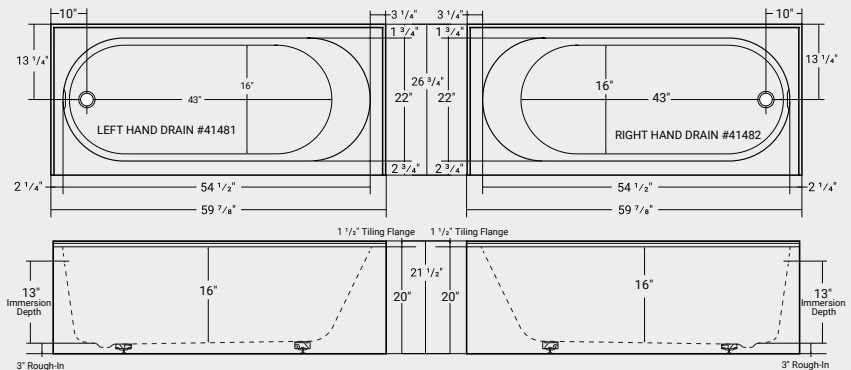

Woodward 6027

ACRYLIC

ALCOVE

Part #	List Price
Left - 41481	\$1,310
Right - 41482	\$1,310

Dimensions:
59 7/8" x 26 3/4" x 20"

Immersion Depth:
13"

Capacity
35 US gallons

***Linear overflow available!