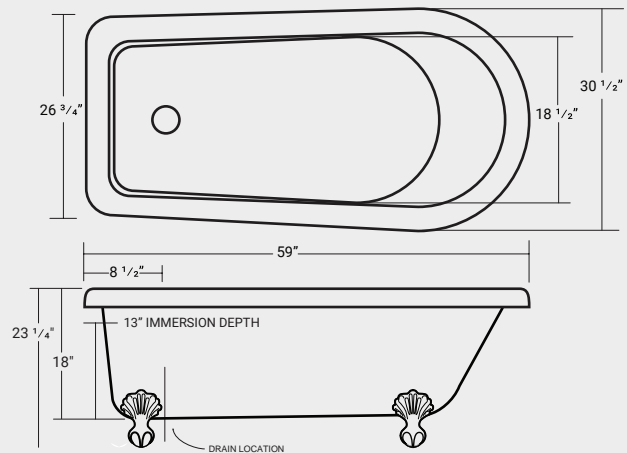

Waste & Overflow Kits

- **Chrome Clicker**
- Part # - **01076** $340
- **Chrome Plug & Chain**
- Part # - **01074** $340
- **Chrome Clicker, Plug & Chain**
- Part # - **01060** $340
- **Brushed Nickel Plug & Chain**
- Part # - **01073** $400
- **Matte Black Plug & Chain**
- Part # - **01072** $960

Leg Finish Upgrades

- **Brushed Nickel**
- Part # - **43996** $958

Pillows

- **08010** $100
- **08012** $140
- **08014** $120
- **08016** $270