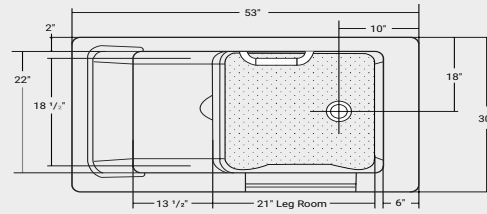

Capacity

88 US gallons

Jetting Option

16 Jet Air System

- White - **00021** $2,150
- Brushed Nickel - **00023** $2,430
- Polished Chrome - **00024** $2,300

8 Jet HydroMassage System

- White - **00111** $1,460
- Polished Chrome - **00114** $1,400

Inline Heater - **00171** $470

Custom Jetting - 00155 ..... $250

Upgrades

Chromatherapy

- White - **01020** $580
- Polished Chrome - **01021** $580

Comfort Warm™

- Single - **01040-01** $1,020
- Dual - **01040-02** $1,260

Aromatherapy

- Aromatherapy - **01030** $500

Vibe Sound System - See Page - 259

Accessories

Clicker Waste & Overflow Kit

- Polished Chrome - 01064 ..... $120

Grab Bar - 6" Installed

- Clear / Gold Inserts- **01002** $240
- White - **01003** $100

Grab Bars - 10" Installed

- Chrome- **01004** $240

Additional Accessories

- See Page - 259 - 260