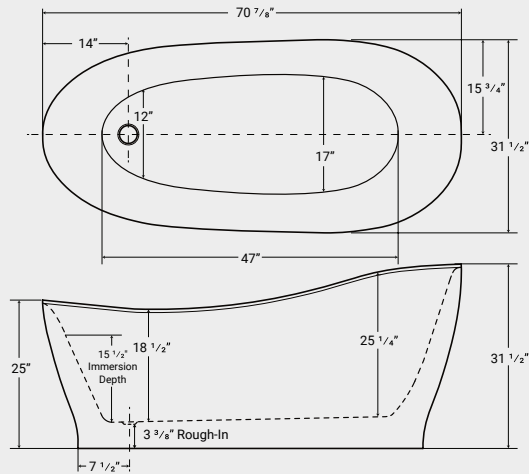

*** Rough-in EZ available for easy installation

Drain & Overflow

Pop-up Drain

- Polished Chrome - **01089**.....$90
- Brushed Nickel - **01091**.....$110
- Matte Black - **01092**.....$130
- Oil Rubbed Bronze - **01093**.....$130
- Polished Gold - **01094**.....$140
- White (Default)- **01095**.....$110

Overflow Cover Plate & Pop-up Drain

- Brushed Nickel - **01080**.....$460
- Matte Black - **01084**.....$310
- Oil Rubbed Bronze - **01079**.....$530
- Polished Gold - **01078**.....$610

Upgrades

Chromatherapy

- White - **01020**.....$580
- Polished Chrome - **01021**.....$580

Comfort Warm™

- Single - **01040-01**.....$1,020
- Dual - **01040-02**.....$1,260

Aromatherapy

- Aromatherapy - **01030**.....$500

Vibe Sound System - See Page - 80

Jetting Options

16 Jet Air System

- White - 00021.....$2,150
- Brushed Nickel - 00023.....$2,430
- Polished Chrome - 00024.....$2,300

Rough-in Ez - 01086.....$130

Additional Upgrades

See Page - 80 - 81