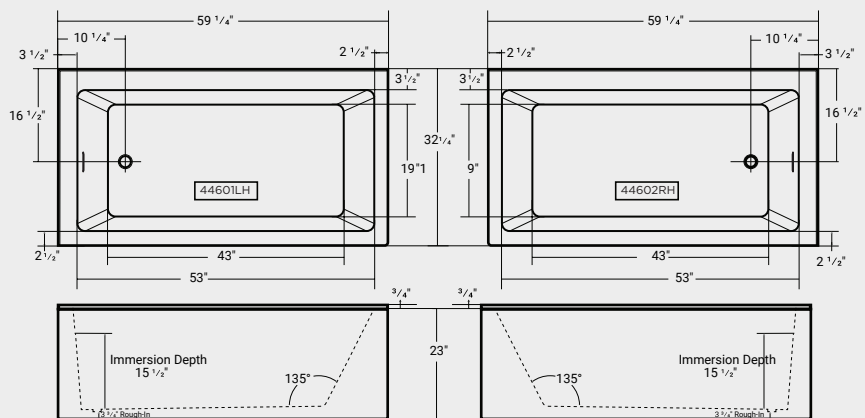

Dimensions:
59 1/4" x 32 1/4" x 23"

Immersion Depth:
15 1/2"

Capacity
63 US gallons

*** Rough-in EZ available for easy installation

Drain & Overflow

Pop-up Drain

- Polished Chrome - **01089**.....\$90
- Brushed Nickel - **01091**.....\$110
- Matte Black - **01092**.....\$130
- Oil Rubbed Bronze - **01093**.....\$130
- Polished Gold - **01094**.....\$140
- White (Default)- **01095**.....\$110