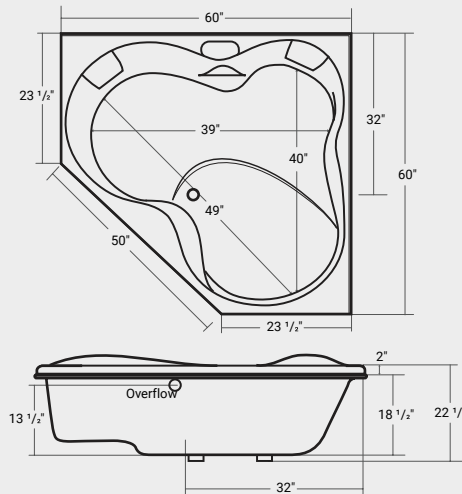

Jetting Option

16 Jet Air System

- White - **00021**.....$2,150
- Brushed Nickel - **00023**.....$2,430
- Polished Chrome - **00024**.....$2,300

8 Jet HydroMassage System

- White - **00111**.....$1,460
- Polished Chrome - **00114**.....$1,400

Inline Heater - 00171 .....$470

Custom Jetting - 00155 .....$250

Upgrades

Chromatherapy

- White - **01020**.....$580
- Polished Chrome - **01021**.....$580

Comfort Warm™

- Single - **01040-01**.....$1,020
- Dual - **01040-02**.....$1,260

Aromatherapy

- Aromatherapy - **01030**.....$500

Vibe Sound System - See Page - 36

Accessories

Clicker Waste & Overflow Kit

- Polished Chrome - **01064**.....$120

Grab Bar - 6" Installed

- Clear / Gold Inserts- **01002**.....$240
- White - **01003**.....$100

Grab Bars - 10" Installed

- Chrome- **01004**.....$240

Additional Accessories

- See Page - 39