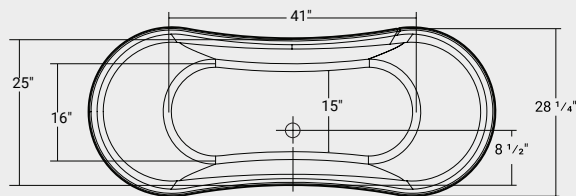

Waste & Overflow Kits

Chrome Clicker	
- Part # - 01076.....	$340
Chrome Plug & Chain	
- Part # - 01074.....	$340
Chrome Clicker, Plug & Chain	
- Part # - 01060.....	$340
Brushed Nickel Plug & Chain	
- Part # - 01073.....	$400
Matte Black Plug & Chain	
- Part # - 01072.....	$960

Leg Finish Upgrades

Brushed Nickel	
- Part # - 43990.....	$650
White	
- Part # - 43992.....	$582
Oil Rubbed Bronze	
- Part # - 43994.....	$650

Pillows

- 08010	$100
- 08012	$140
- 08014	$120
- 08016	$270