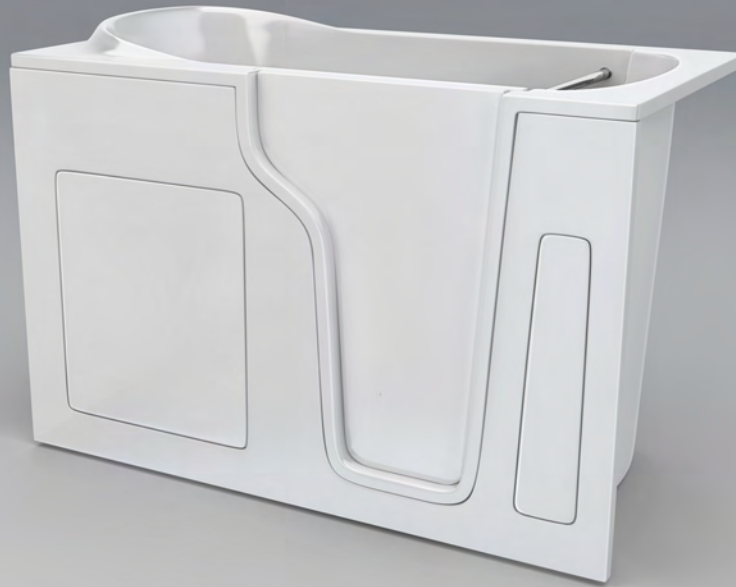

Dimensions

15 3/4" x 10 1/4"

Colour

Black

MSRP - \$270

Dignity

AGE IN PLACE

WALK-IN