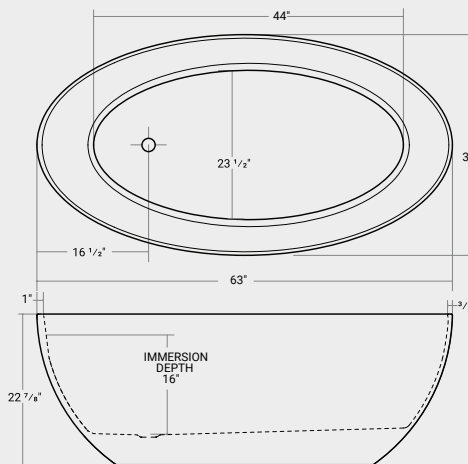

Aida

COMPOSITE

FREESTANDING

Part#	List Price
46520	\$5,300

Dimensions:
63" x 34" x 22 7/8"

Immersion Depth:
16"

Capacity
81 US gallons

*** Rough-in EZ available for easy installation