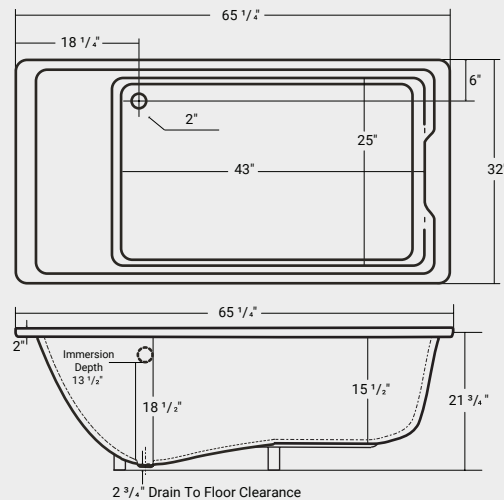

Grab bar is optional

DROP-IN

Part#	List Price
44225	\$1,490

Dimensions:
65 1/4" x 32" x 21 3/4"

Immersion Depth:
13 1/2"

Capacity
55 US gallons

Jetting Option

16 Jet Air System