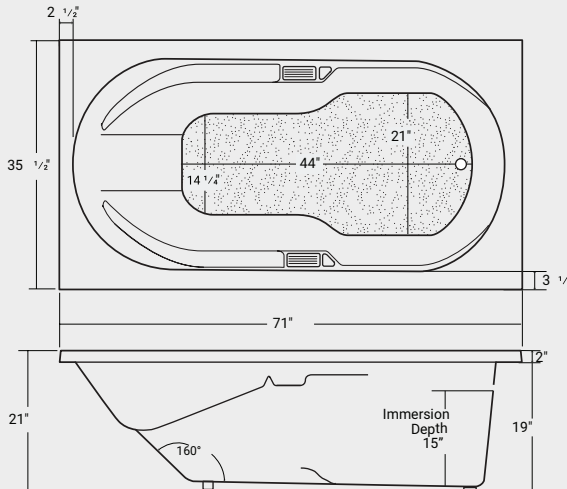

Capacity

55 US gallons

Jetting Option

16 Jet Air System

- White - **00021**.....$2,150
- Brushed Nickel - **00023**.....$2,430
- Polished Chrome - **00024**.....$2,300

8 Jet HydroMassage System

- White - **00111**.....$1,460
- Polished Chrome - **00114**.....$1,400

Inline Heater - **00171**.....$470

Custom Jetting - **00155**.....$250

Upgrades

Chromatherapy

- White - **01020**.....$580
- Polished Chrome - **01021**.....$580

Comfort Warm™

- Single - **01040-01**.....$1,020
- Dual - **01040-02**.....$1,260

Aromatherapy

- Aromatherapy - **01030**.....$500

Vibe Sound System - See Page - 36

Accessories

Clicker Waste & Overflow Kit

- Polished Chrome - **01064**.....$120

Grab Bar - 6" Installed

- Clear / Gold Inserts- **01002**.....$240
- White - **01003**.....$100

Grab Bars - 10" Installed

- Chrome- **01004**.....$240

Additional Accessories

- See Page - 39