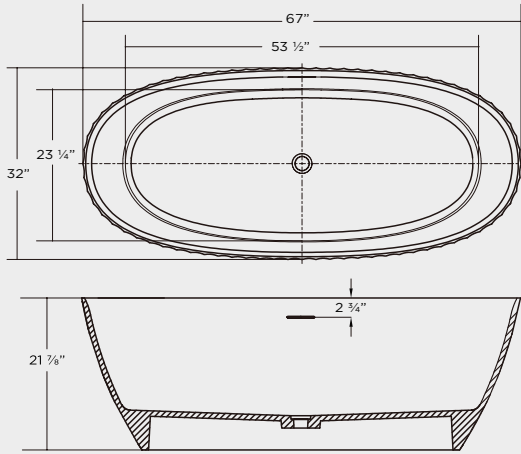

*** Rough-in EZ available for easy installation

Drain & Overflow

Pop-up Drain

- Polished Chrome - **01089**.....$90
- Brushed Nickel - **01091**.....$110
- Matte Black - **01092**.....$130
- Oil Rubbed Bronze - **01093**.....$130
- Polished Gold - **01094**.....$140
- White (Default)- **01095**.....$110

Drain & Overflow

Overflow Cover Plate

- Polished Chrome - **01085**.....$220
- Brushed Nickel - **01080**.....$460
- Matte Black - **01084**.....$310
- Oil Rubbed Bronze - **01079**.....$530
- Polished Gold - **01078**.....$610

Drain & Overflow

Rough-in Ez - 01086.....$130

Additional Upgrades
See Page - 80 - 81