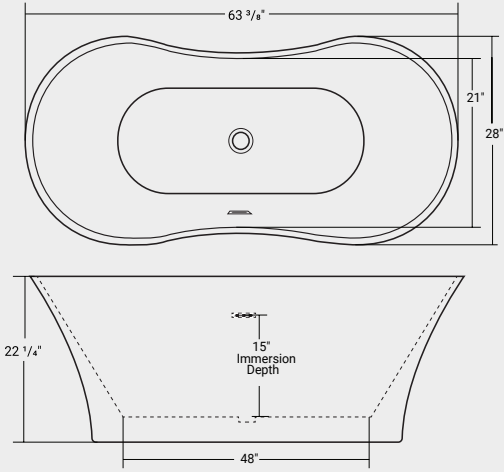

*** Rough-in EZ available for easy installation

Drain & Overflow

1. **Pop-up Drain**
2. Polished Chrome - **01089**.....$90
   - Brushed Nickel - **01091**.....$110
   - Matte Black - **01092**.....$130
   - Oil Rubbed Bronze - **01093**.....$130
   - Polished Gold - **01094**.....$140
   - White (Default)- **01095**.....$110

Accessories

1. **Pillows**
2. **08010** $100
   - **08012** $140
   - **08014** $120
   - **08016** $270

Roughin Ez

Rough-in Ez - 01086 $130