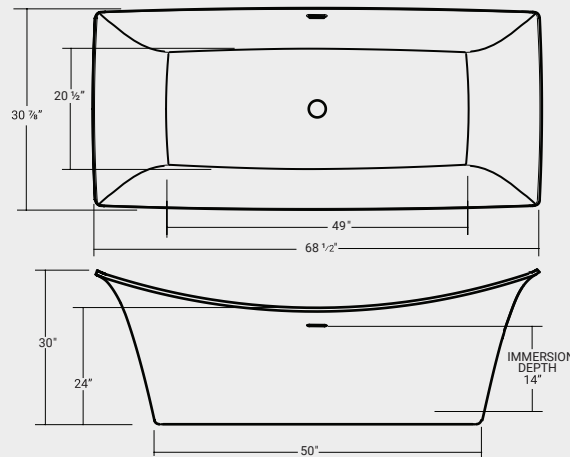

*** Rough-in EZ available for easy installation

Drain & Overflow

Pop-up Drain

- Polished Chrome - **01089**.....$90
- Brushed Nickel - **01091**.....$110
- Matte Black - **01092**.....$130
- Oil Rubbed Bronze - **01093**.....$130
- Polished Gold - **01094**.....$140
- White (Default)- **01095**.....$110

Overflow Cover Plate & Pop-up Drain

- Brushed Nickel - **01080**.....$460
- Matte Black - **01084**.....$310
- Oil Rubbed Bronze - **01079**.....$530
- Polished Gold - **01078**.....$610

Upgrades

Chromatherapy

- White - **01020**.....$580
- Polished Chrome - **01021**.....$580

Comfort Warm™

- Single - **01040-01**.....$1,020
- Dual - **01040-02**.....$1,260

Aromatherapy

- Aromatherapy - **01030**.....$500

Vibe Sound System - See Page - 80

Jetting Options

16 Jet Air System

- White - 00021.....$2,150
- Brushed Nickel - 00023.....$2,430
- Polished Chrome - 00024.....$2,300

Rough-in Ez - 01086.....$130

Additional Upgrades

See Page - 80 - 81