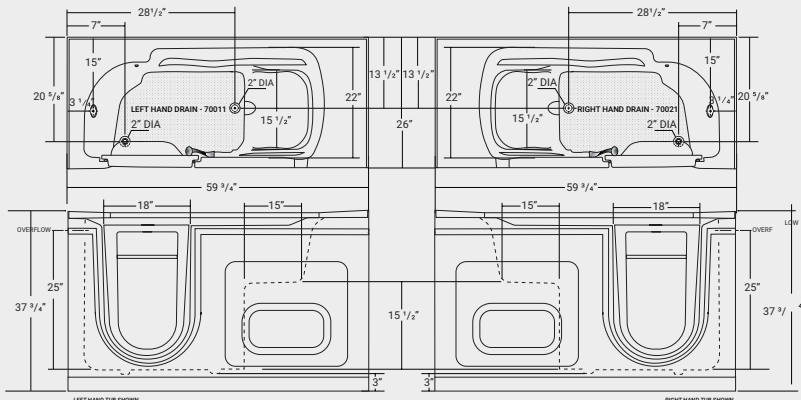

Capacity:

74 US gallons

Jetting Option

16 Jet Air System

- White - **00021** $2,150
- Brushed Nickel - **00023** $2,430
- Polished Chrome - **00024** $2,300

8 Jet HydroMassage System

- White - **00111** $1,460
- Polished Chrome - **00114** $1,400

Inline Heater - **00171** $470

Custom Jetting - 00155 ..... $250

Upgrades

Chromatherapy

- White - **01020** $580
- Polished Chrome - **01021** $580

Comfort Warm™

- Single - **01040-01** $1,020
- Dual - **01040-02** $1,260

Aromatherapy

- Aromatherapy - **01030** $500

Vibe Sound System - See Page - 259

Accessories

Clicker Waste & Overflow Kit

- Polished Chrome - **01064** $120

Grab Bar - 6" Installed

- Clear / Gold Inserts- **01002** $240
- White - **01003** $100

Grab Bars - 10" Installed

- Chrome- **01004** $240

Additional Accessories

- See Page - 259 - 260