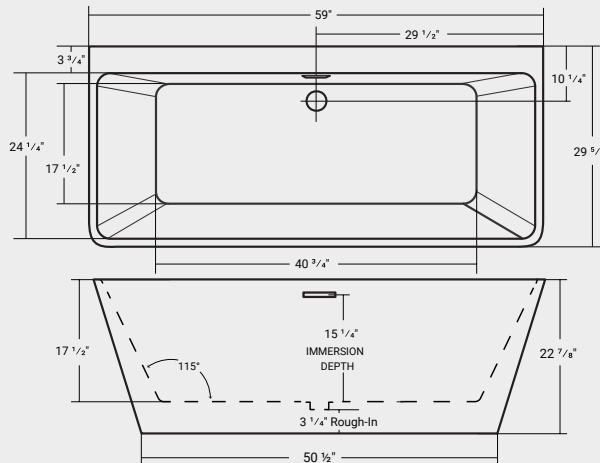

*** Rough-in EZ available for easy installation

Drain & Overflow

Pop-up Drain

- Polished Chrome - **01089**.....$90
- Brushed Nickel - **01091**.....$110
- Matte Black - **01092**.....$130
- Oil Rubbed Bronze - **01093**.....$130
- Polished Gold - **01094**.....$140
- White (Default)- **01095**.....$110

Overflow Cover Plate

- Polished Chrome - **01085**.....$220
- Brushed Nickel - **01080**.....$460
- Matte Black - **01084**.....$310
- Oil Rubbed Bronze - **01079**.....$530
- Polished Gold - **01078**.....$610

Upgrades

Chromatherapy

- White - **01020**.....$580
- Polished Chrome - **01021**.....$580

Comfort Warm™

- Single - **01040-01**.....$1,020
- Dual - **01040-02**.....$1,260

Aromatherapy

- Aromatherapy - **01030**.....$500

Vibe Sound System - See Page - 141

Jetting Options

16 Jet Air System

- White - 00021.....$2,150
- Brushed Nickel - 00023.....$2,430
- Polished Chrome - 00024.....$2,300

Rough-in Ez - 01086 .....$130

Additional Accessories

See Page - 141 - 142

Recommended: if the Semi-freestanding tub is going against the wall, the tub to be installed with the supplied tiling flange.