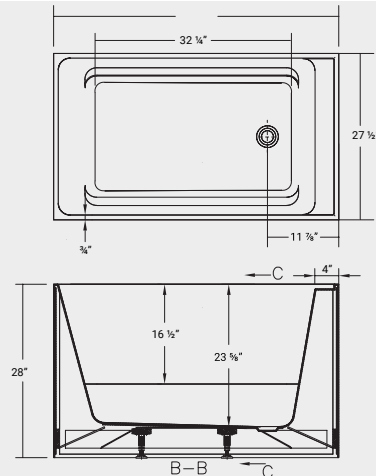

*** Rough-in EZ available for easy installation

Drain & Overflow

Pop-up Drain

- Polished Chrome - **01089**.....$90
- Brushed Nickel - **01091**.....$110
- Matte Black - **01092**.....$130
- Oil Rubbed Bronze - **01093**.....$130
- Polished Gold - **01094**.....$140
- White (Default)- **01095**.....$110

Overflow Cover Plate & Pop-up Drain

- Brushed Nickel - **01080**.....$460
- Matte Black - **01084**.....$310
- Oil Rubbed Bronze - **01079**.....$530
- Polished Gold - **01078**.....$610

Upgrades

Chromatherapy

- White - **01020**.....$580
- Polished Chrome - **01021**.....$580

Comfort Warm™

- Single - **01040-01**.....$1,020
- Dual - **01040-02**.....$1,260

Aromatherapy

- Aromatherapy - **01030**.....$500

Vibe Sound System - See Page - 80

Jetting Options

16 Jet Air System

- White - 00021.....$2,150
- Brushed Nickel - 00023.....$2,430
- Polished Chrome - 00024.....$2,300

Rough-in Ez - 01086.....$130

Additional Upgrades

See Page - 80 - 81