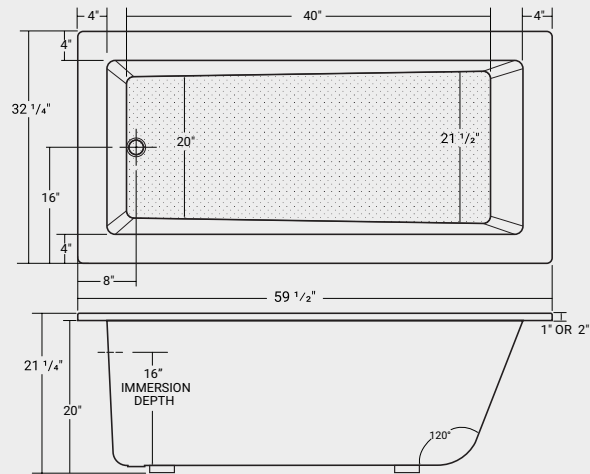

Jetting Option

16 Jet Air System

- White - **00021** $2,150
- Brushed Nickel - **00023** $2,430
- Polished Chrome - **00024** $2,300

8 Jet HydroMassage System

- White - **00111** $1,460
- Polished Chrome - **00114** $1,400

Inline Heater - **00171** $470

Custom Jetting - **00155** $250

Upgrades

Chromatherapy

- White - **01020** $580
- Polished Chrome - **01021** $580

Comfort Warm™

- Single - **01040-01** $1,020
- Dual - **01040-02** $1,260

Aromatherapy

- Aromatherapy - **01030** $500

Vibe Sound System - See Page - 36

Accessories

Clicker Waste & Overflow Kit

- Polished Chrome - **01064** $120

Grab Bar - 6" Installed

- Clear / Gold Inserts- **01002** $240
- White - **01003** $100

Grab Bars - 10" Installed

- Chrome- **01004** $240

Additional Accessories

- See Page - 39