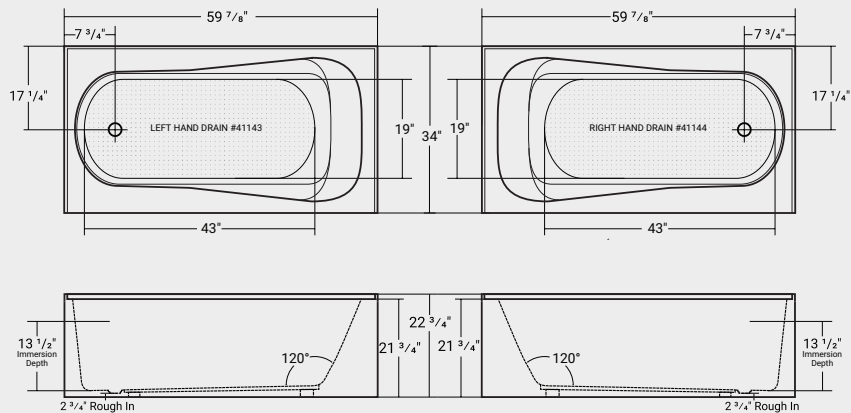

Brockton 6034

ACRYLIC

ALCOVE

Part #	List Price
Left - 41143	\$1,140
Right - 41144	\$1,140

Dimensions:
59 7/8" x 34" x 21 3/4"

Immersion Depth:
13 1/2"

Capacity
41 US gallons

***Linear overflow available!