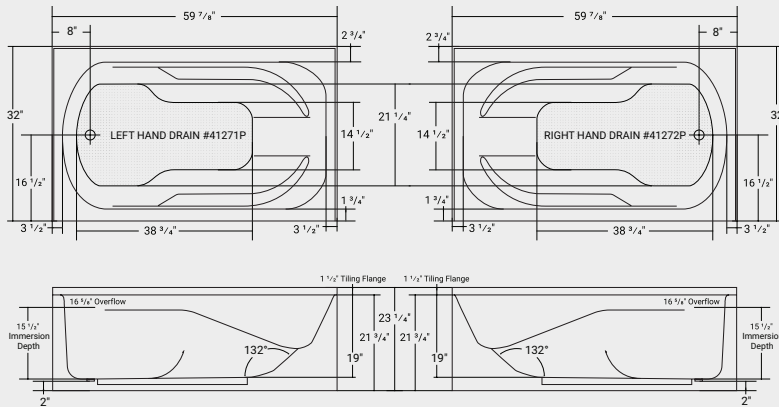

***Linear overflow available!

Jetting Option

16 Jet Air System

- White - **00021**.....$2,150
- Brushed Nickel - **00023**.....$2,430
- Polished Chrome - **00024**.....$2,300

8 Jet HydroMassage System

- White - **00111**.....$1,460
- Polished Chrome - **00114**.....$1,400

Inline Heater - 00171 ..... $470

Custom Jetting - 00155 ..... $250

Access Panel - 41990 ..... $330

Upgrades

- Wood Apron - **02010**.....$400
- Apron Removal - **02000**.....$270

Chromatherapy

- White - **01020**.....$580
- Polished Chrome - **01021**.....$580

Comfort Warm™

- Single - **01040-01**.....$1,020
- Dual - **01040-02**.....$1,260

Aromatherapy

- Aromatherapy - **01030**.....$500

Vibe Sound System - See Page - 10

Linear Overflow Kits

- Chrome - **01065** $230
- Brushed Nickel - **01066**.....$330
- Matte Black - **01067**.....$330

Waste & Overflow Kit

- Clicker - **01064**.....$120
- Cable - **01090**.....$120