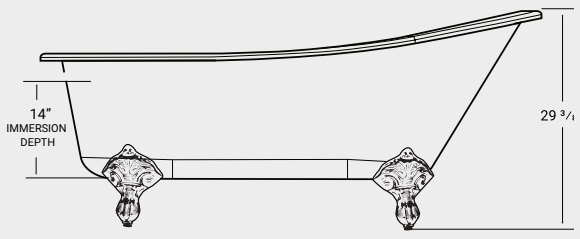

Pillows

- **08010** \$100
- **08012** \$140
- **08014** \$120
- **08016** \$270

Triton

CAST IRON

CLAWFOOT

Name	Part #	Dimensions	Height	Immersion Depth	Capacity	MSRP
61"	48020	61" x 30 3/4"	29 3/8"	14"	45 US Gal	\$3,560
67"	48022	66 7/8" x 30 3/4"	29 3/8"	14"	50 US Gal	\$3,920