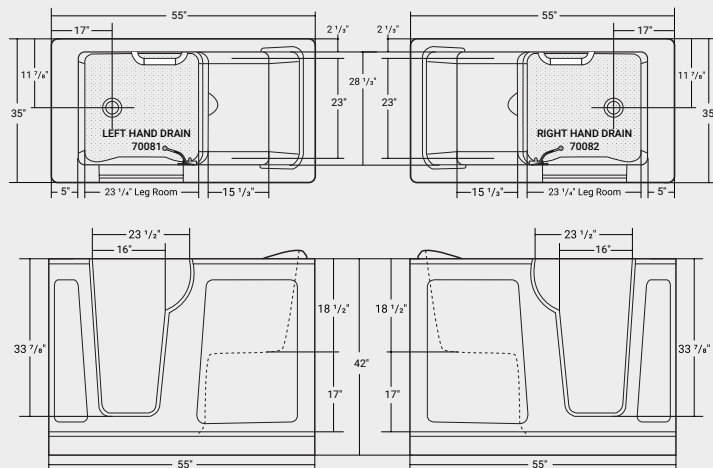

Capacity Immersion Depth

110 US gallons 36"

Jetting Option

16 Jet Air System

- White - **00021** $2,150
- Brushed Nickel - **00023** $2,430
- Polished Chrome - **00024** $2,300

8 Jet HydroMassage System

- White - **00111** $1,460
- Polished Chrome - **00114** $1,400

Inline Heater - **00171** $470

Custom Jetting - 00155 ..... $250

Upgrades

Chromatherapy

- White - **01020** $580
- Polished Chrome - **01021** $580

Comfort Warm™

- Single - **01040-01** $1,020
- Dual - **01040-02** $1,260

Aromatherapy

- Aromatherapy - **01030** $500

Vibe Sound System - See Page - 259

Accessories

Clicker Waste & Overflow Kit

- Polished Chrome - 01064 ..... $120

Grab Bar - 6" Installed

- Clear / Gold Inserts- **01002** $240
- White - **01003** $100

Grab Bars - 10" Installed

- Chrome- **01004** $240

Additional Accessories

- See Page - 259 - 260