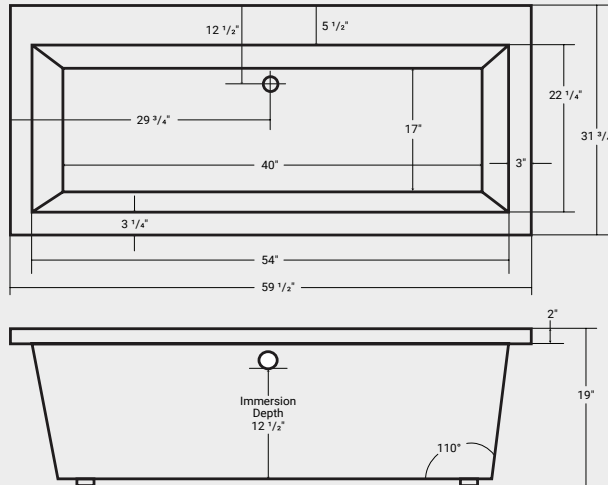

Jetting Option

16 Jet Air System

- White - **00021**.....$2,150
- Brushed Nickel - **00023**.....$2,430
- Polished Chrome - **00024**.....$2,300

8 Jet HydroMassage System

- White - **00111**.....$1,460
- Polished Chrome - **00114**.....$1,400

Inline Heater - 00171 ..... $470

Custom Jetting - 00155 ..... $250

Access Panel - 41990 ..... $330

Upgrades

- Wood Apron - **02010**.....$400
- Apron Removal - **02000**.....$270

Chromatherapy

- White - **01020**.....$580
- Polished Chrome - **01021**.....$580

Comfort Warm™

- Single - **01040-01**.....$1,020
- Dual - **01040-02**.....$1,260

Aromatherapy

- Aromatherapy - **01030**.....$500

Vibe Sound System - See Page - 10

Linear Overflow Kits

- Chrome - **01065**.....$230
- Brushed Nickel - **01066**.....$330
- Matte Black - **01067**.....$330

Waste & Overflow Kit

- Clicker - **01064**.....$120
- Cable - **01090**.....$120