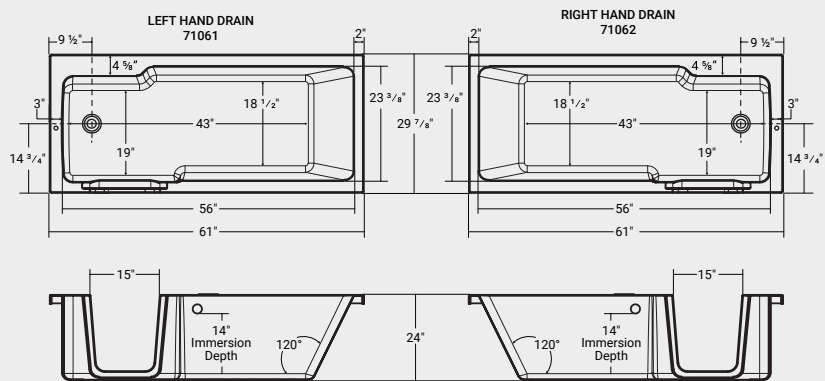

Capacity

62 US gallons

Jetting Option

16 Jet Air System

- White - **00021** $2,150
- Brushed Nickel - **00023** $2,430
- Polished Chrome - **00024** $2,300

8 Jet HydroMassage System

- White - **00111** $1,460
- Polished Chrome - **00114** $1,400

Inline Heater - **00171** $470

Custom Jetting - 00155 ..... $250

Upgrades

Chromatherapy

- White - **01020** $580
- Polished Chrome - **01021** $580

Comfort Warm™

- Single - **01040-01** $1,020
- Dual - **01040-02** $1,260

Aromatherapy

- Aromatherapy - **01030** $500

Vibe Sound System - See Page - 259

Accessories

Clicker Waste & Overflow Kit

- Polished Chrome - **01064** $120

Grab Bar - 6" Installed

- Clear / Gold Inserts- **01002** $240
- White - **01003** $100

Grab Bars - 10" Installed

- Chrome- **01004** $240

Additional Accessories

- See Page - 259 - 260