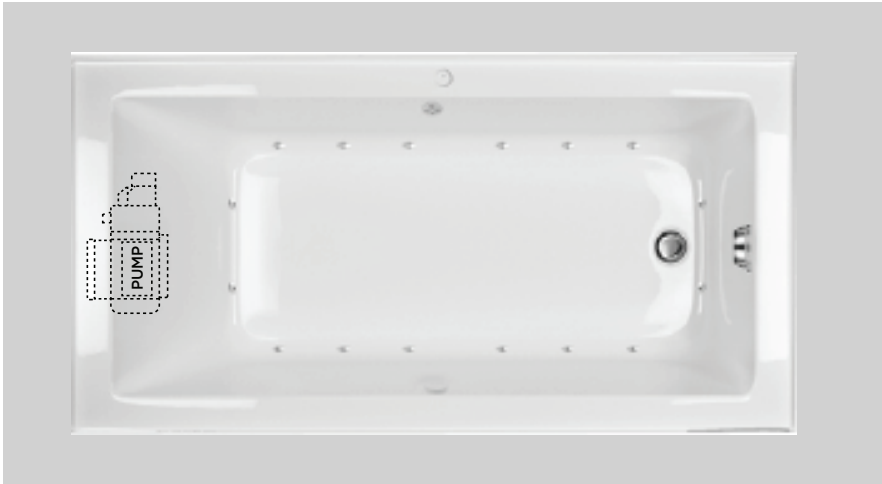

Standard Lateral Air and HydroMassage System for Alcove Bath

Lateral Air System

---

16 Jet Air System