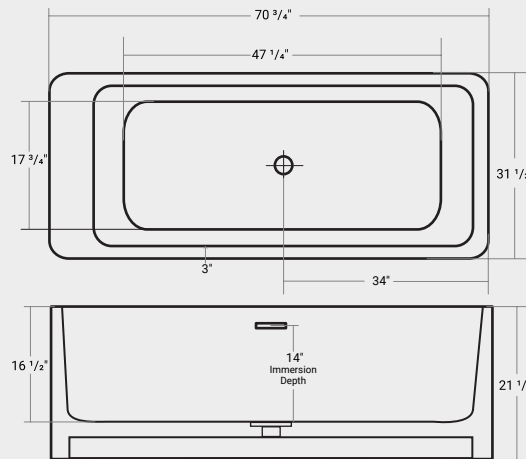

*** Rough-in EZ available for easy installation

Drain & Overflow

Pop-up Drain

- Polished Chrome - **01089**.....$90
- Brushed Nickel - **01091**.....$110
- Matte Black - **01092**.....$130
- Oil Rubbed Bronze - **01093**.....$130
- Polished Gold - **01094**.....$140
- White (Default)- **01095**.....$110

Accessories

Pillows

- **08010** $100
- **08012** $140
- **08014** $120
- **08016** $270

Roughin Ez

- Rough-in Ez - 01086 ..... $130