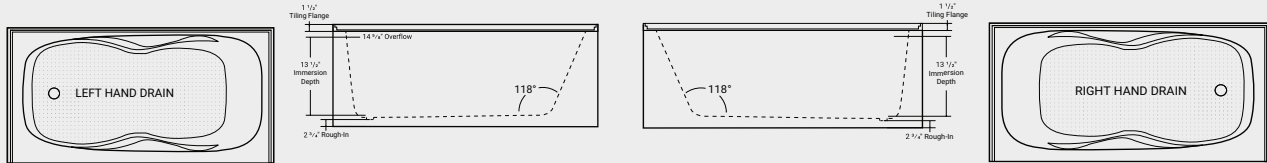

Waste & Overflow Kit

- Clicker - **01064**.....\$120
- Cable - **01090**.....\$120

Robson Pure

ACRYLIC

ALCOVE

*****Linear overflow available!**

Name	LH #	RH #	Dimensions	Skirt Height	Immersion Depth	Capacity	Backrest Angle	MSRP
6030	41075	41076	59 7/8" x 30"	20"	13 1/2"	37 US Gal	118°	\$780
6032	41077	41078	59 7/8" x 32"	20"	13 1/2"	37 US Gal	118°	\$790