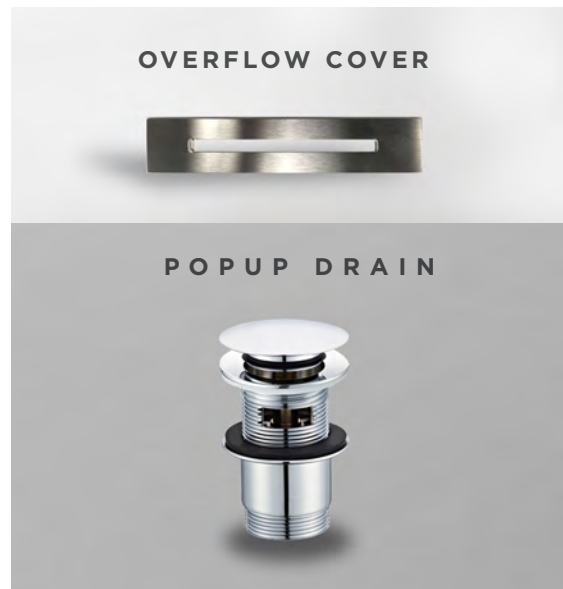

Pop-up Drain + Overflow Cover Plate

	Part #	MSRP
Polished Chrome (cover plate only)	01085	$220
Brushed Nickel	01080	$460
Matte Black	01084	$310
Oil Rubbed Bronze	01079	$530
Polished Gold	01078	$610

*Overflow cover plate for upgraded finishes need to be factory installed.