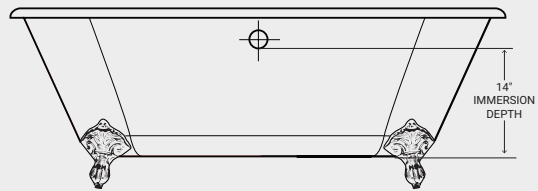

Cetus

CAST IRON

CLAWFOOT

Name	Part #	Dimensions	Height	Immersion Depth	Capacity	MSRP
60"	48010	60" x 30"	22 3/8"	14"	36 US Gal	\$3,990
67"	48012	67" x 30"	22 3/8"	14"	47 US Gal	\$4,510

Waste & Overflow Kits