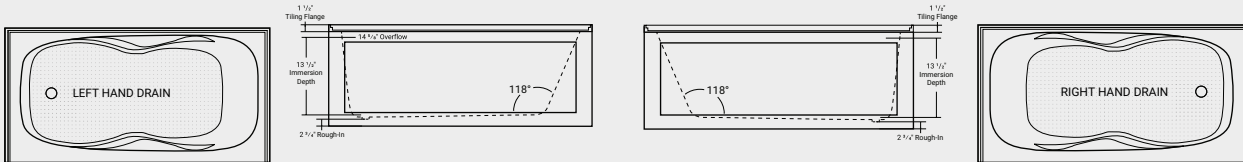

Waste & Overflow Kit

- Clicker - **01064**.....\$120
- Cable - **01090**.....\$120

Robson

ACRYLIC

ALCOVE

Name	LH #	RH #	Dimensions	Skirt Height	Immersion Depth	Capacity	Backrest Angle	MSRP
6030	41069	41070	59 7/8" x 30"	20"	13 1/2"	41 US Gal	118°	\$740
6032	41066	41068	59 7/8" x 32"	20"	13 1/2"	41 US Gal	118°	\$750