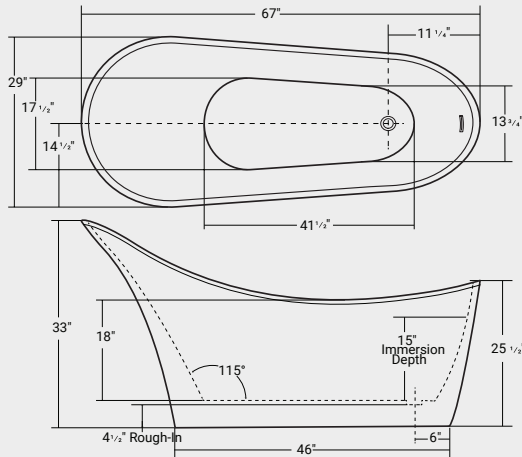

Bianca

ACRYLIC

FREESTANDING

Part# **List Price**
 44345 \$3,900

Dimensions:
 67" x 29" x 33"

Immersion Depth:
 15"

Capacity
 54 US gallons

*** Rough-in EZ available for easy installation