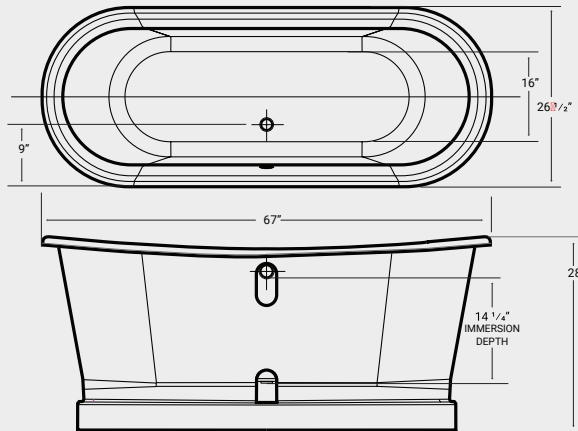

*** Rough-in EZ available for easy installation

Roughin Ez

Rough-in Ez - 01086 ..... $130

Waste & Overflow

- Chrome - 01060 ..... $340

Accessories

Pillows

- 08010 ..... $100
- 08012 ..... $140
- 08014 ..... $120
- 08016 ..... $270