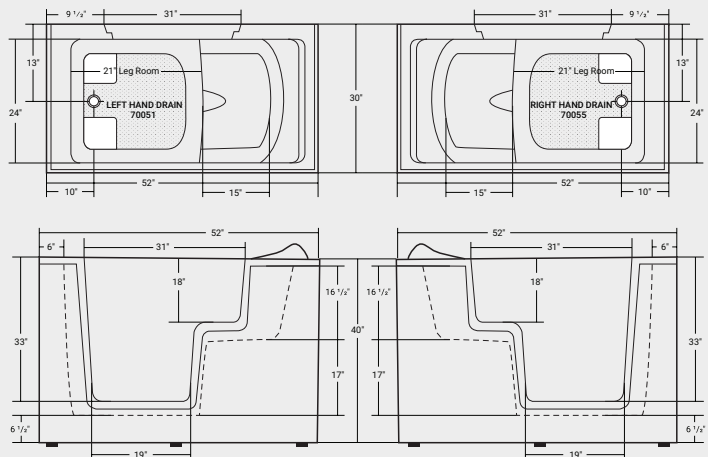

Immersion Depth

37 1/2"

Jetting Option

16 Jet Air System

- White - **00021** $2,150
- Brushed Nickel - **00023**.....$2,430
- Polished Chrome - **00024**.....$2,300

8 Jet HydroMassage System

- White - **00111**.....$1,460
- Polished Chrome - **00114**.....$1,400

Inline Heater - **00171** $470

Custom Jetting - 00155 ..... $250

Upgrades

Chromatherapy

- White - **01020** $580
- Polished Chrome - **01021**.....$580

Comfort Warm™

- Single - **01040-01**.....$1,020
- Dual - **01040-02**.....$1,260

Aromatherapy

- Aromatherapy - **01030**.....$500

Vibe Sound System - See Page - 259

Accessories

Clicker Waste & Overflow Kit

- Polished Chrome - **01064**.....$120

Grab Bar - 6" Installed

- Clear / Gold Inserts- **01002** $240
- White - **01003** $100

Grab Bars - 10" Installed

- Chrome- **01004** $240

Additional Accessories

- See Page - 259 - 260