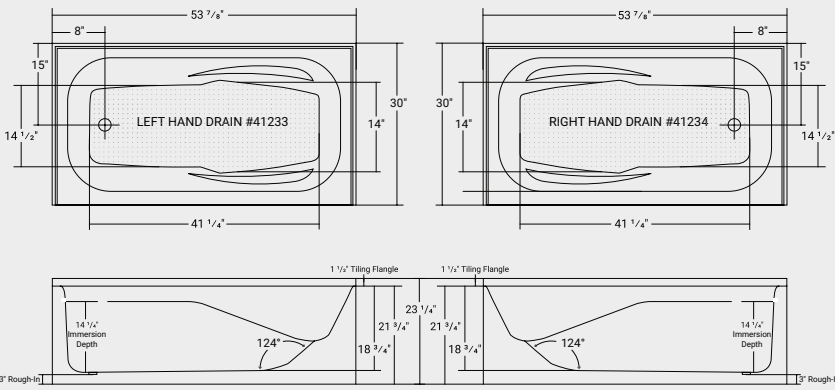

***Linear overflow available!

Jetting Option

- **16 Jet Air System**
  - White - **00021**.....$2,150
  - Brushed Nickel - **00023**.....$2,430
  - Polished Chrome - **00024**.....$2,300
- **8 Jet HydroMassage System**
  - White - **00111**.....$1,460
  - Polished Chrome - **00114**.....$1,400
- **Inline Heater - 00171** $470
- **Custom Jetting - 00155** $250
- **Access Panel - 41990** $330

Upgrades

- Wood Apron - **02010**.....$400
- Apron Removal - **02000**.....$270
- **Chromatherapy**
  - White - **01020**.....$580
  - Polished Chrome - **01021**.....$580
- **Comfort Warm™**
  - Single - **01040-01**.....$1,020
  - Dual - **01040-02**.....$1,260
- **Aromatherapy**
  - Aromatherapy - **01030**.....$500
- **Vibe Sound System** - See Page - 10

Linear Overflow Kits

- Chrome - **01065**.....$230
- Brushed Nickel - **01066**.....$330
- Matte Black - **01067**.....$330
- **Waste & Overflow Kit**
  - Clicker - **01064**.....$120
  - Cable - **01090**.....$120