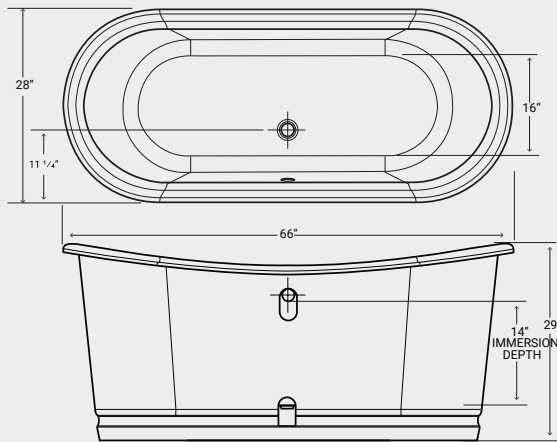

*** Rough-in EZ available for easy installation

Roughin Ez

Rough-in Ez - 01086 ..... $130

Waste & Overflow

- Chrome - 01060 ..... $340

Accessories

Pillows

- 08010 ..... $100
- 08012 ..... $140
- 08014 ..... $120
- 08016 ..... $270