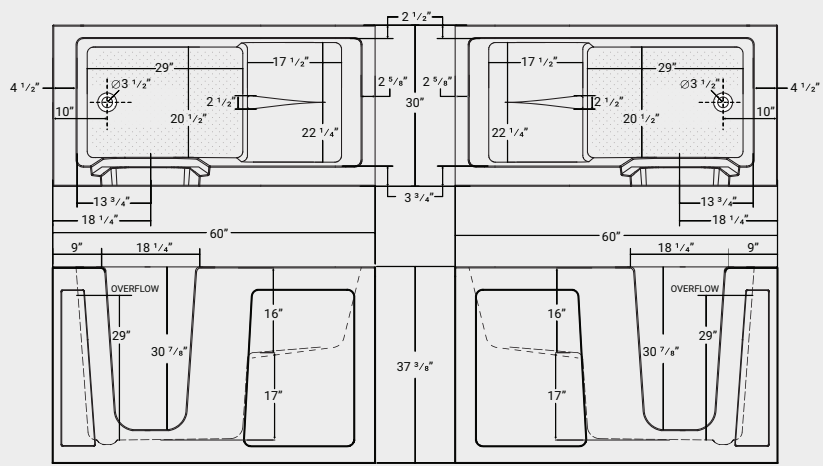

Jetting Option

16 Jet Air System	
- White - 00021	$2,150
- Brushed Nickel - 00023	$2,430
- Polished Chrome - 00024	$2,300
8 Jet HydroMassage System	
- White - 00111	$1,460
- Polished Chrome - 00114	$1,400
Inline Heater - 00171	$470
Custom Jetting - 00155	$250

Upgrades

Chromatherapy	
- White - 01020	$580
- Polished Chrome - 01021	$580
Comfort Warm™	
- Single - 01040-01	$1,020
- Dual - 01040-02	$1,260
Aromatherapy	
- Aromatherapy - 01030	$500
Vibe Sound System	- See Page - 259

Accessories

Clicker Waste & Overflow Kit	
- Polished Chrome - 01064	$120
Grab Bar - 6" Installed	
- Clear / Gold Inserts- 01002	$240
- White - 01003	$100
Grab Bars - 10" Installed	
- Chrome- 01004	$240
Additional Accessories	
- See Page - 259 - 260