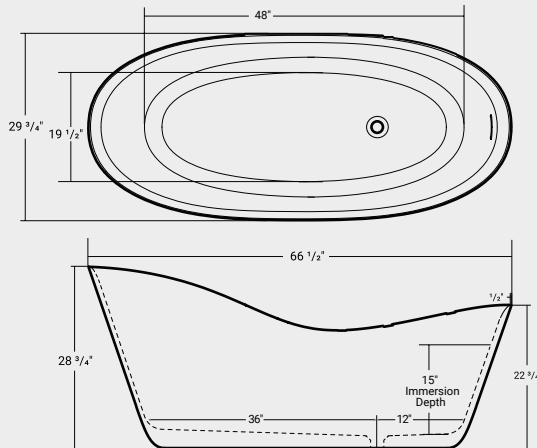

*** Rough-in EZ available for easy installation

Drain & Overflow

Pop-up Drain

- Polished Chrome - **01089**.....$90
- Brushed Nickel - **01091**.....$110
- Matte Black - **01092**.....$130
- Oil Rubbed Bronze - **01093**.....$130
- Polished Gold - **01094**.....$140
- White (Default)- **01095**.....$110

Accessories

Pillows

- **08010** $100
- **08012** $140
- **08014** $120
- **08016** $270

Roughin Ez

Rough-in Ez - 01086 $130