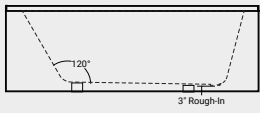

Waste & Overflow Kit

- Clicker - **01064** \$120
- Cable - **01090** \$120

Clear Linear

ACRYLIC

ALCOVE

Name	LH #	RH #	Dimensions	Skirt Height	Immersion Depth	Capacity	Backrest Angle	MSRP
6030	41151-L	41152-L	59 7/8" x 30"	20 1/4"	13 1/2"	45 US Gal	120°	\$1,370
6032	41161-L	41162-L	59 7/8" x 32"	20 1/4"	13 1/2"	54 US Gal	120°	\$1,380