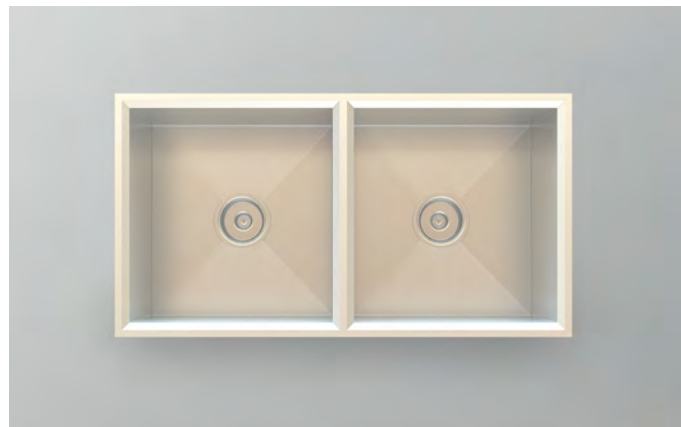

Kitchen Sinks

STAINLESS STEEL

UNDERMOUNT

21150

Kitchen | Undermount

Dimensions

31 1/4" x 20 1/2" x 10"

Gauge

18

Corner Radius

Zero

MSRP

$350

21155

Kitchen | Undermount

Dimensions

32" x 18" x 10"

Gauge

16

Corner Radius

Zero

MSRP

$350

21165

Kitchen | Undermount

Dimensions

23" x 18" x 9"

Gauge

18

Corner Radius

Small

MSRP

$590

21170

Kitchen | Undermount

Dimensions

31 5/8" x 20 5/8" x 9" & 8"

Gauge

16

Faucet

None

MSRP

$400