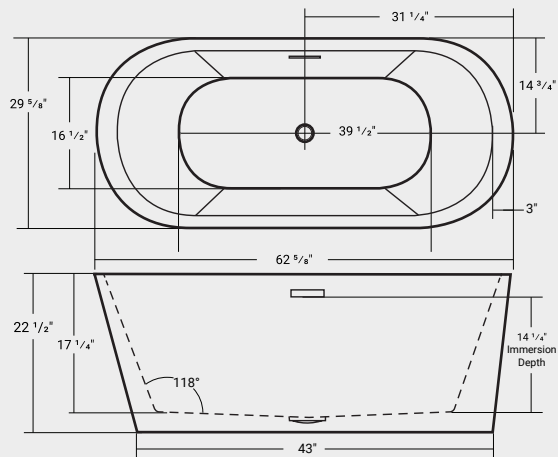

Marseille

ACRYLIC

FREESTANDING

Part#	List Price
44351	\$2,950

Dimensions:
62 5/8" x 29 5/8" x 22 1/2"

Immersion Depth:
14 1/4"

Capacity
48 US gallons Approx

*** Rough-in EZ available for easy installation