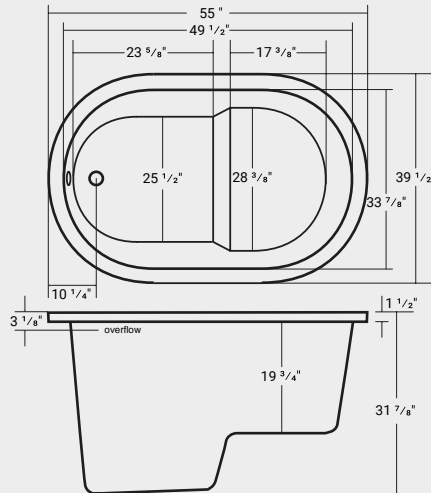

- See Page - 39

Tiffany

ACRYLIC

DROP-IN

Part #	List Price
44355	\$1,720

Dimensions:
55" x 39 1/2" x 31 7/8"

Immersion Depth:
28 1/2"

Capacity
106 US gallons