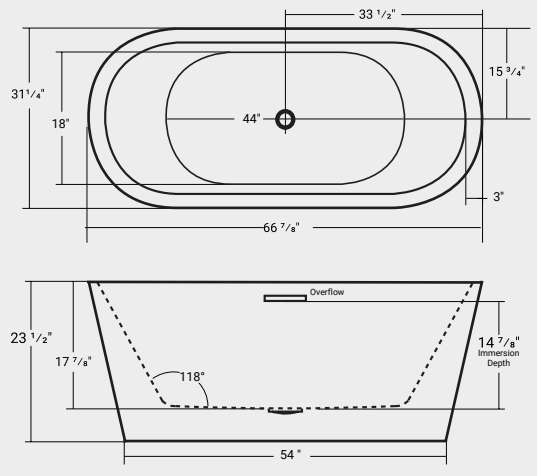

*** Rough-in EZ available for easy installation

1. **Drain & Overflow**
2. **Pop-up Drain**
3. Polished Chrome - **01089**.....$90
   - Brushed Nickel - **01091**.....$110
   - Matte Black - **01092**.....$130
   - Oil Rubbed Bronze - **01093**.....$130
   - Polished Gold - **01094**.....$140
   - White (Default)- **01095**.....$110
4. **Overflow Cover Plate & Pop-up Drain**
5. Brushed Nickel - **01080**.....$460
   - Matte Black - **01084**.....$310
   - Oil Rubbed Bronze - **01079**.....$530
   - Polished Gold - **01078**.....$610

1. **Upgrades**
2. **Chromatherapy**
3. White - **01020**.....$580
   - Polished Chrome - **01021**.....$580
4. **Comfort Warm™**
5. Single - **01040-01**.....$1,020
   - Dual - **01040-02**.....$1,260
6. **Aromatherapy**
7. Aromatherapy - **01030**.....$500
8. **Vibe Sound System** - See Page - 80

1. **Jetting Options**
2. **16 Jet Air System**
3. White - 00021.....$2,150
   - Brushed Nickel - 00023.....$2,430
   - Polished Chrome - 00024.....$2,300
4. Rough-in Ez - 01086.....$130

Additional Upgrades
See Page - 80 - 81