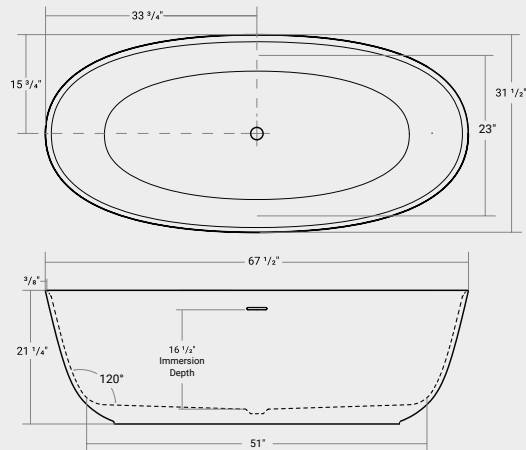

*** Rough-in EZ available for easy installation

Drain & Overflow

Pop-up Drain

- Polished Chrome - **01089**.....$90
- Brushed Nickel - **01091**.....$110
- Matte Black - **01092**.....$130
- Oil Rubbed Bronze - **01093**.....$130
- Polished Gold - **01094**.....$140
- White (Default)- **01095**.....$110

Accessories

Pillows

- **08010** $100
- **08012** $140
- **08014** $120
- **08016** $270

Roughin Ez

Rough-in Ez - 01086 $130