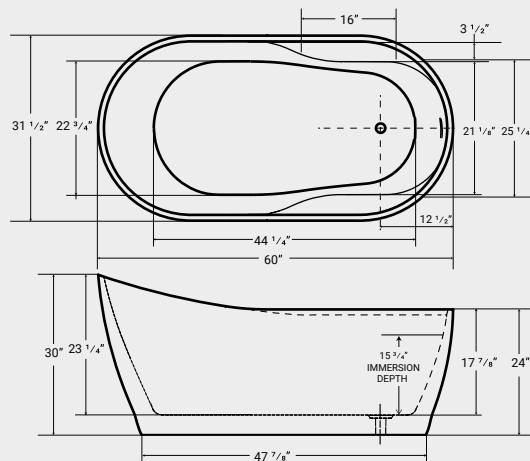

*** Rough-in EZ available for easy installation

Drain & Overflow

Pop-up Drain

- Polished Chrome - **01089**.....$90
- Brushed Nickel - **01091**.....$110
- Matte Black - **01092**.....$130
- Oil Rubbed Bronze - **01093**.....$130
- Polished Gold - **01094**.....$140
- White (Default)- **01095**.....$110

Overflow Cover Plate & Pop-up Drain

- Brushed Nickel - **01080**.....$460
- Matte Black - **01084**.....$310
- Oil Rubbed Bronze - **01079**.....$530
- Polished Gold - **01078**.....$610

Upgrades

Chromatherapy

- White - **01020**.....$580
- Polished Chrome - **01021**.....$580

Comfort Warm™

- Single - **01040-01**.....$1,020
- Dual - **01040-02**.....$1,260

Aromatherapy

- Aromatherapy - **01030**.....$500

Vibe Sound System - See Page - 80

Jetting Options

16 Jet Air System

- White - 00021.....$2,150
- Brushed Nickel - 00023.....$2,430
- Polished Chrome - 00024.....$2,300

Rough-in Ez - 01086.....$130

Additional Upgrades

See Page - 80 - 81