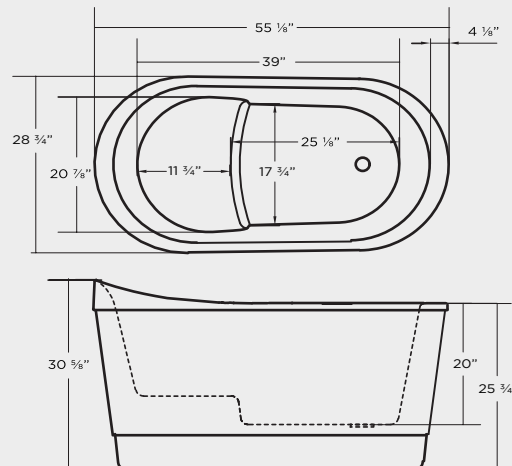

Ofuro

ACRYLIC

NEW

FREESTANDING

Part#	List Price
44294	\$3,200

Dimensions:
55 1/8" x 28 3/4" x 30 5/8"

Depth:
17 1/4"

Capacity
73.7 US Gal