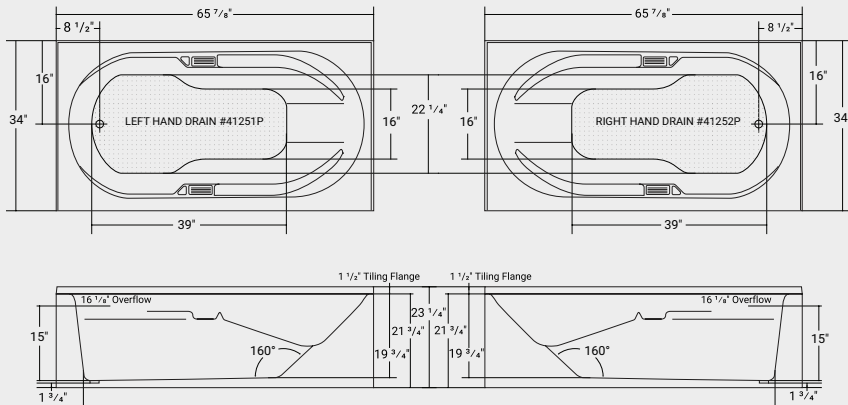

Lady Amsterdam Pure 6634

ACRYLIC

ALCOVE

Part #	List Price
Left - 41251P	\$1,180
Right - 41252P	\$1,180

Dimensions:
65 7/8" x 34" x 21 3/4"

Immersion Depth:
15"

Capacity
51 US gallons

***Linear overflow available!