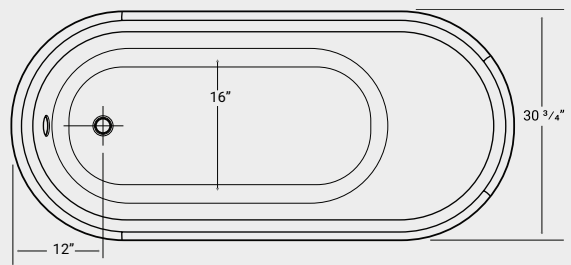

Pillows

- **08010** \$100
- **08012** \$140
- **08014** \$120
- **08016** \$270

Triton

CAST IRON

CLAWFOOT

Name	Part #	Dimensions	Height	Immersion Depth	Capacity	MSRP
61"	48020	61" x 30 3/4"	29 3/8"	14"	45 US Gal	\$3,560
67"	48022	66 7/8" x 30 3/4"	29 3/8"	14"	50 US Gal	\$3,920