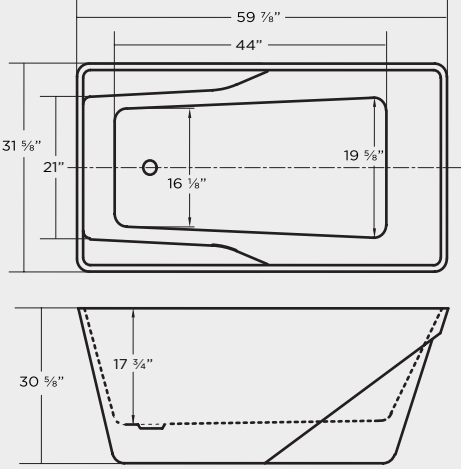

*** Rough-in EZ available for easy installation

Drain & Overflow

1. **Pop-up Drain**
2. Polished Chrome - **01089**.....$90
   - Brushed Nickel - **01091**.....$110
   - Matte Black - **01092**.....$130
   - Oil Rubbed Bronze - **01093**.....$130
   - Polished Gold - **01094**.....$140
   - White (Default)- **01095**.....$110
3. **Overflow Cover Plate & Pop-up Drain**
4. Brushed Nickel - **01080**.....$460
   - Matte Black - **01084**.....$310
   - Oil Rubbed Bronze - **01079**.....$530
   - Polished Gold - **01078**.....$610

Upgrades

1. **Chromatherapy**
2. White - **01020**.....$580
   - Polished Chrome - **01021**.....$580
3. **Comfort Warm™**
4. Single - **01040-01**.....$1,020
   - Dual - **01040-02**.....$1,260
5. **Aromatherapy**
6. Aromatherapy - **01030**.....$500
7. **Vibe Sound System** - See Page - 80

Jetting Options

1. **16 Jet Air System**
2. White - 00021.....$2,150
   - Brushed Nickel - 00023.....$2,430
   - Polished Chrome - 00024.....$2,300
3. Rough-in Ez - 01086.....$130

Additional Upgrades
See Page - 80 - 81