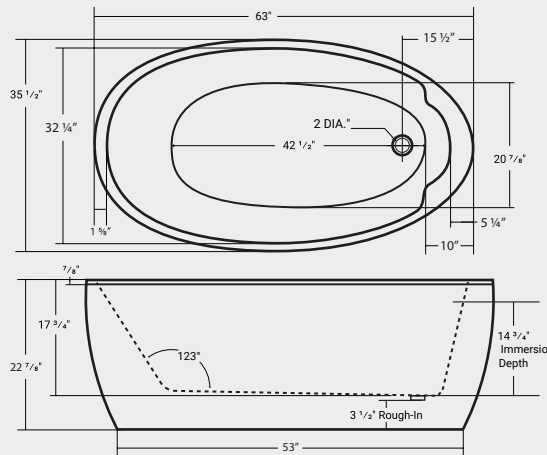

Catalina

ACRYLIC

FREESTANDING

Faucet not included

Part#	List Price
44425	\$2,700

Dimensions:
63" x 35 1/2" x 22 7/8"

Immersion Depth:
14 3/4"

Capacity
75 US gallons