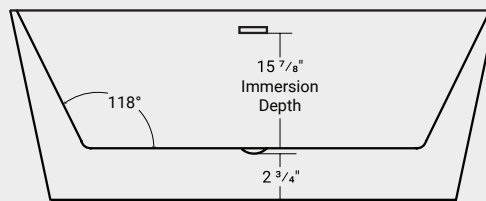

See Page - 141 - 142

Recommended: if the Semi-freestanding tub is going against the wall, the tub to be installed with the supplied tilling flange.

Rochelle

ACRYLIC

SEMI-FREESTANDING

Name	Part #	Dimensions	Height	Immersion Depth	Capacity	MSRP
59"	44275	59" x 31 1/2"	23 1/4"	15 7/8"	53 US Gal	\$2,960
67"	44276	66 7/8" x 31 1/2"	23 1/4"	15 7/8"	71 US Gal	\$3,160