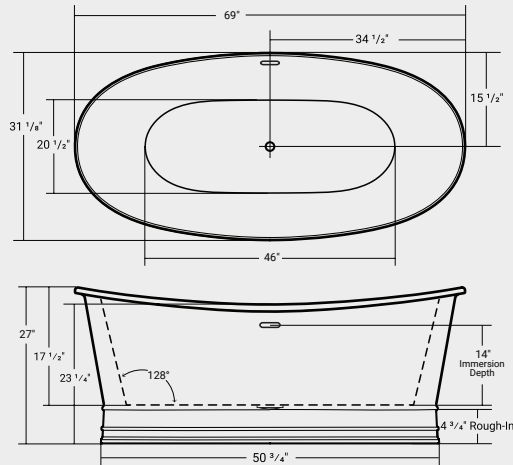

*** Rough-in EZ available for easy installation

Drain & Overflow

Pop-up Drain

- Polished Chrome - **01089**.....$90
- Brushed Nickel - **01091**.....$110
- Matte Black - **01092**.....$130
- Oil Rubbed Bronze - **01093**.....$130
- Polished Gold - **01094**.....$140
- White (Default)- **01095**.....$110

Overflow Cover Plate & Pop-up Drain

- Brushed Nickel - **01080**.....$460
- Matte Black - **01084**.....$310
- Oil Rubbed Bronze - **01079**.....$530
- Polished Gold - **01078**.....$610

Upgrades

Chromatherapy

- White - **01020**.....$580
- Polished Chrome - **01021**.....$580

Comfort Warm™

- Single - **01040-01**.....$1,020
- Dual - **01040-02**.....$1,260

Aromatherapy

- Aromatherapy - **01030**.....$500

Vibe Sound System - See Page - 80

Jetting Options

16 Jet Air System

- White - 00021.....$2,150
- Brushed Nickel - 00023.....$2,430
- Polished Chrome - 00024.....$2,300

Rough-in Ez - 01086.....$130

Additional Upgrades

See Page - 80 - 81