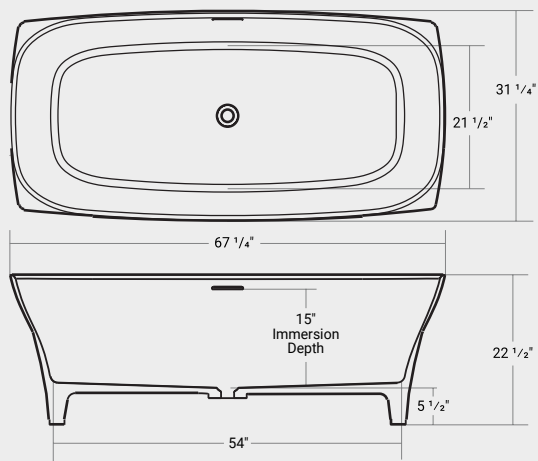

*** Rough-in EZ available for easy installation

Drain & Overflow

Pop-up Drain

- Polished Chrome - **01089**.....$90
- Brushed Nickel - **01091**.....$110
- Matte Black - **01092**.....$130
- Oil Rubbed Bronze - **01093**.....$130
- Polished Gold - **01094**.....$140
- White (Default)- **01095**.....$110

Accessories

Pillows

- **08010** $100
- **08012** $140
- **08014** $120
- **08016** $270

Roughin Ez

Rough-in Ez - 01086 $130