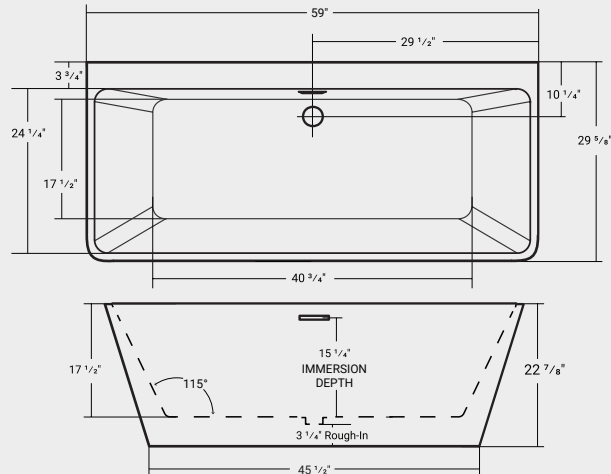

Vanessa

ACRYLIC

FREESTANDING

Faucet not included

Part#	List Price
44335.1	\$2,040

Dimensions:
59" x 29 5/8" x 22 7/8"

Immersion Depth:
15 1/4"

Capacity
60 US gallons