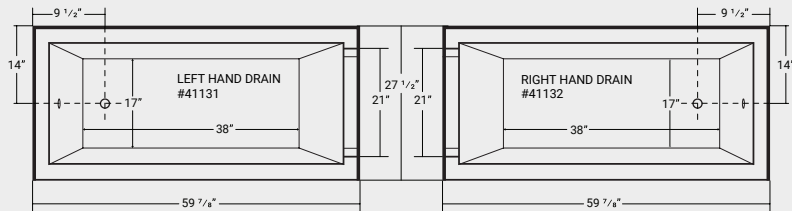

***Linear overflow available!

Jetting Option

16 Jet Air System

- White - **00021**.....$2,150
- Brushed Nickel - **00023**.....$2,430
- Polished Chrome - **00024**.....$2,300

8 Jet HydroMassage System

- White - **00111**.....$1,460
- Polished Chrome - **00114**.....$1,400

Inline Heater - 00171.....$470

Custom Jetting - 00155.....$250

Access Panel - 41990.....$330

Upgrades

- Wood Apron - **02010**.....$400
- Apron Removal - **02000**.....$270

Chromatherapy

- White - **01020**.....$580
- Polished Chrome - **01021**.....$580

Comfort Warm™

- Single - **01040-01**.....$1,020
- Dual - **01040-02**.....$1,260

Aromatherapy

- Aromatherapy - **01030**.....$500

Vibe Sound System - See Page - 10

Linear Overflow Kits

- Chrome - **01065**.....$230
- Brushed Nickel - **01066**.....$330
- Matte Black - **01067**.....$330

Waste & Overflow Kit

- Clicker - **01064**.....$120
- Cable - **01090**.....$120