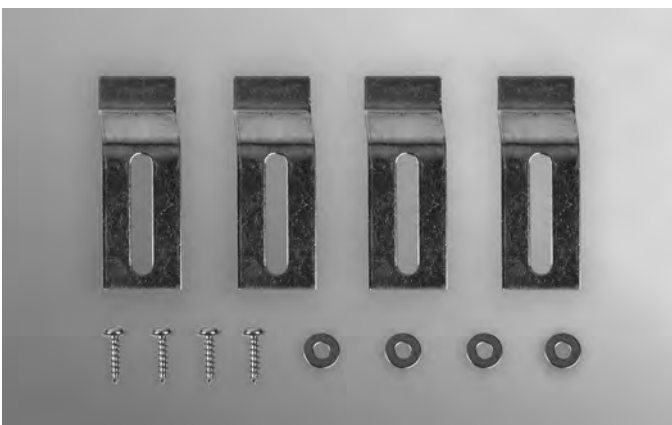

04000

Description
Undermount Installation Kit - Replacement

MSRP
$40