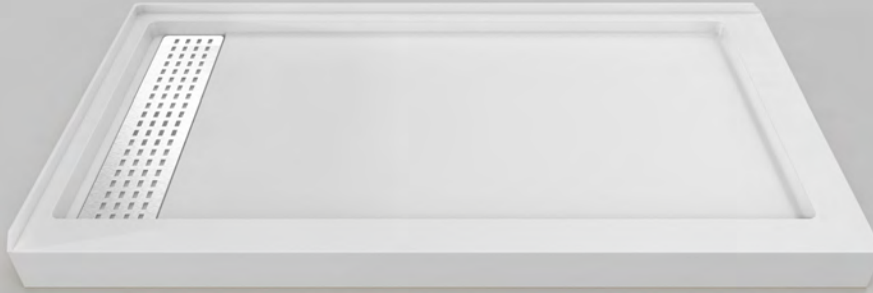

Linear End Drain

DOUBLE THRESHOLD GRILLED DRAIN

Right Hand Threshold,
Left Hand Drain
Shown

SHOWER BASE

Height: 3 7/8"

Compatible Shower Doors

Dimensions (Width x Depth)	LH Threshold, RH Drain Part #	RH Threshold, LH Drain Part #	MSRP	Abbott Series	Ruxton	Cortez / Pristina	Ebony
				10 & 8mm	6mm	8mm	6mm
				Chrome Section 7 Pg. 191	Chrome Section 7 Pg. 185 or 197	Chrome Section 7 Pg. 192 or 196	Matte Black Section 7 Pg. 194
42" x 36"	60044G	60045G	$1,220			51803.51873	-
60" x 30"	60134G	60135G	$1,290				-
60" x 32"	60144G	60145G	$1,300		-		51723. 51743.51753
60" x 36"	60164G	60165G	$1,310				51723. 51743.51773

Replacement Grill Covers (Chrome)

24 7/8"	02999 for 60" x 30" & 60" x32"	$250
28 7/8"	03000 for 60" x 36"	$250

- Price includes grill cover
- Consult technical specifications for threshold heights and drain placements