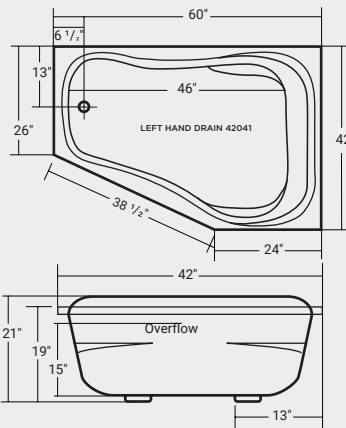

Jetting Option

16 Jet Air System

- White - **00021**.....$2,150
- Brushed Nickel - **00023**.....$2,430
- Polished Chrome - **00024**.....$2,300

8 Jet HydroMassage System

- White - **00111**.....$1,460
- Polished Chrome - **00114**.....$1,400

Inline Heater - 00171 .....$470

Custom Jetting - 00155 .....$250

Upgrades

Chromatherapy

- White - **01020**.....$580
- Polished Chrome - **01021**.....$580

Comfort Warm™

- Single - **01040-01**.....$1,020
- Dual - **01040-02**.....$1,260

Aromatherapy

- Aromatherapy - **01030**.....$500

Vibe Sound System - See Page - 36

Accessories

Clicker Waste & Overflow Kit

- Polished Chrome - **01064**.....$120

Grab Bar - 6" Installed

- Clear / Gold Inserts- **01002**.....$240
- White - **01003**.....$100

Grab Bars - 10" Installed

- Chrome- **01004**.....$240

Additional Accessories

- See Page - 39