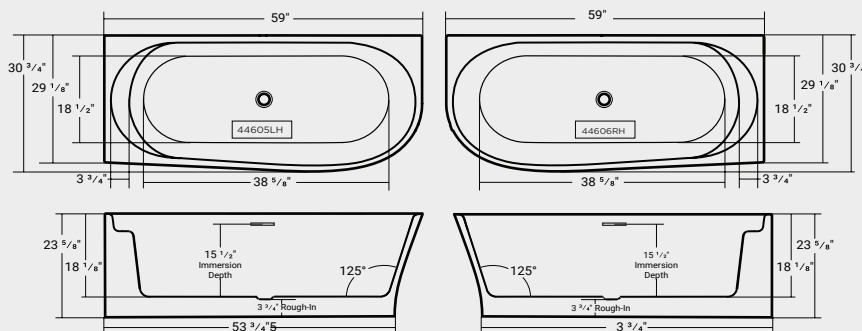

*** Rough-in EZ available for easy installation

Drain & Overflow

Pop-up Drain

- Polished Chrome - **01089**.....$90
- Brushed Nickel - **01091**.....$110
- Matte Black - **01092**.....$130
- Oil Rubbed Bronze - **01093**.....$130
- Polished Gold - **01094**.....$140
- White (Default)- **01095**.....$110

Overflow Cover Plate

- Polished Chrome - **01085**.....$220
- Brushed Nickel - **01080**.....$460
- Matte Black - **01084**.....$310
- Oil Rubbed Bronze - **01079**.....$530
- Polished Gold - **01078**.....$610

Upgrades

Chromatherapy

- White - **01020**.....$580
- Polished Chrome - **01021**.....$580

Comfort Warm™

- Single - **01040-01**.....$1,020
- Dual - **01040-02**.....$1,260

Aromatherapy

- Aromatherapy - **01030**.....$500

Vibe Sound System - See Page - 141

Jetting Options

16 Jet Air System

- White - 00021.....$2,150
- Brushed Nickel - 00023.....$2,430
- Polished Chrome - 00024.....$2,300

Rough-in Ez - 01086.....$130

Additional Accessories

See Page - 141 - 142

Recommended: if the Semi-freestanding tub is going against the wall, the tub to be installed with the supplied tiling flange.