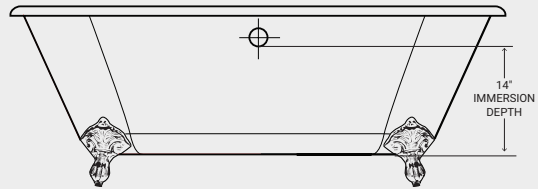

# Cetus

CAST IRON

CLAWFOOT

Name	Part #	Dimensions	Height	Immersion Depth	Capacity	MSRP
60"	48010	60" x 30"	22 3/8"	14"	36 US Gal	\$3,990
67"	48012	67" x 30"	22 3/8"	14"	47 US Gal	\$4,510