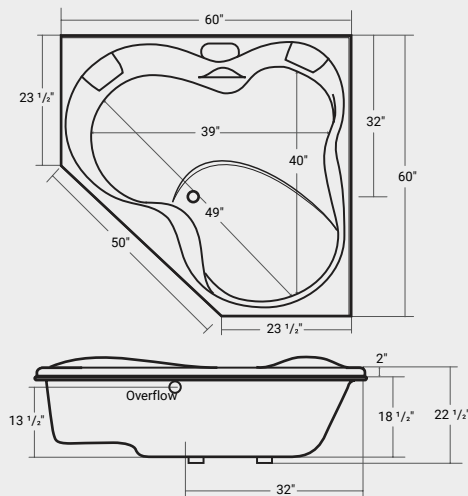

# Contessa

ACRYLIC

DROP-IN

Part #	List Price
42081	\$1,344

**Dimensions:**  
60" x 60" x 22 1/2"

**Immersion Depth:**  
13 1/4"

**Capacity**  
50 US gallons