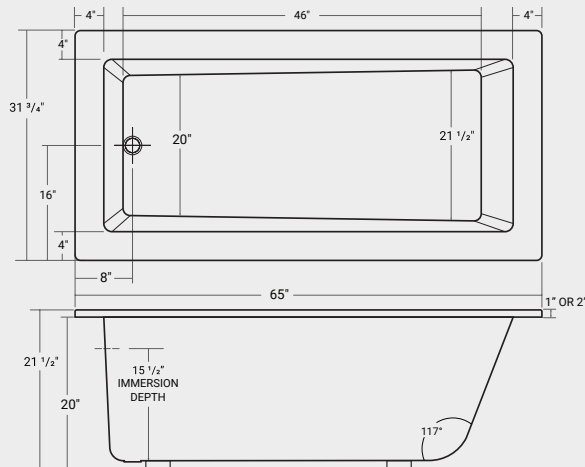

Jetting Option

16 Jet Air System

- White - **00021** $2,150
- Brushed Nickel - **00023** $2,430
- Polished Chrome - **00024** $2,300

8 Jet HydroMassage System

- White - **00111** $1,460
- Polished Chrome - **00114** $1,400

Inline Heater - **00171** $470

Custom Jetting - **00155** $250

Upgrades

Chromatherapy

- White - **01020** $580
- Polished Chrome - **01021** $580

Comfort Warm™

- Single - **01040-01** $1,020
- Dual - **01040-02** $1,260

Aromatherapy

- Aromatherapy - **01030** $500

Vibe Sound System - See Page - 36

Accessories

Clicker Waste & Overflow Kit

- Polished Chrome - **01064** $120

Grab Bar - 6" Installed

- Clear / Gold Inserts- **01002** $240
- White - **01003** $100

Grab Bars - 10" Installed

- Chrome- **01004** $240

Additional Accessories

- See Page - 39