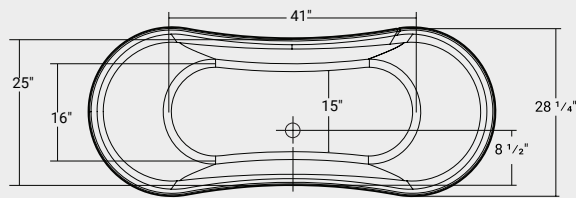

Waste & Overflow Kits

Chrome Clicker	
- Part # - 01076.....	$340
Chrome Plug & Chain	
- Part # - 01074.....	$340
Chrome Clicker, Plug & Chain	
- Part # - 01060.....	$340
Brushed Nickel Plug & Chain	
- Part # - 01073.....	$400
Matte Black Plug & Chain	
- Part # - 01072.....	$960

Leg Finish Upgrades

Brushed Nickel	
- Part # - 43990.....	$650
White	
- Part # - 43992.....	$582
Oil Rubbed Bronze	
- Part # - 43994.....	$650

Pillows

- 08010	$100
- 08012	$140
- 08014	$120
- 08016	$270