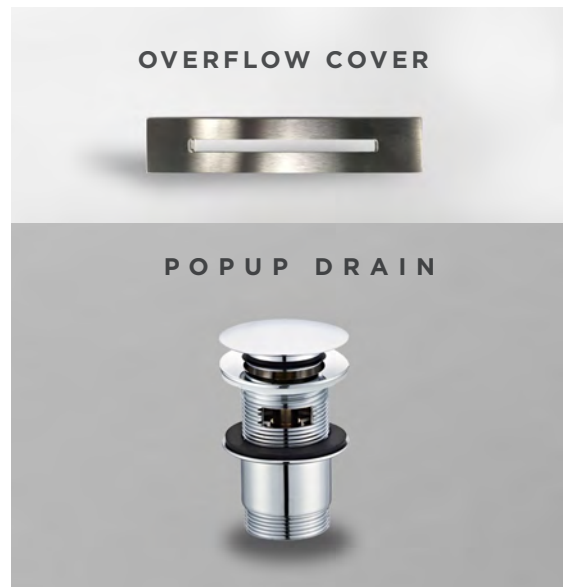

Pop-up Drain + Overflow Cover Plate

	Part #	MSRP
Polished Chrome (cover plate only)	01085	$220
Brushed Nickel	01080	$460
Matte Black	01084	$310
Oil Rubbed Bronze	01079	$530
Polished Gold	01078	$610

*Overflow cover plate for upgraded finishes need to be factory installed.