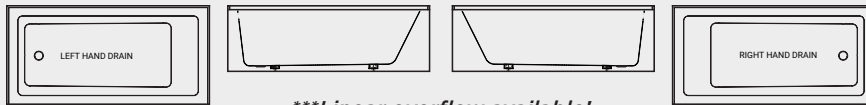

# Simplicity Pure

ACRYLIC

ALCOVE

\*\*\*Linear overflow available!

Name	LH #	RH #	Dimensions	Skirt Height	Immersion Depth	Capacity	Backrest Angle	MSRP
6030	41389	41390	59 7/8" x 30"	22 1/4"	14 3/4"	53 US Gal	118°±2	\$1,020
6032	41399	41400	59 7/8" x 31 7/8"	23 1/4"	15 3/4"	55 US Gal	110°±2	\$1,030
6630	41404	41405	65 7/8" x 30"	22"	16"	63 US Gal	117°±2	\$1,680
6632	41414	41415	65 7/8" x 32"	22"	16"	63 US Gal	118°±2	\$1,700
7232	41425	41426	71 7/8" x 32"	22"	14 1/2"	73 US Gal	121°±2	\$1,540
7234	41435	41436	71 7/8" x 33 7/8"	22"	14 1/2"	73 US Gal	121°±2	\$1,680