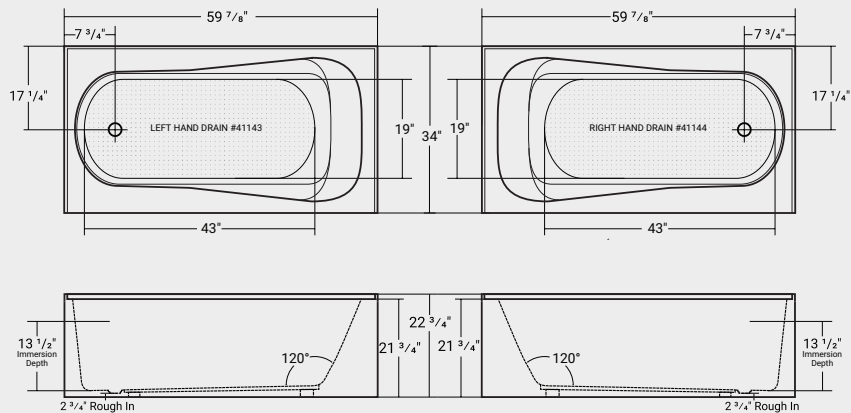

***Linear overflow available!

Jetting Option

16 Jet Air System

- White - **00021**.....$2,150
- Brushed Nickel - **00023**.....$2,430
- Polished Chrome - **00024**.....$2,300

8 Jet HydroMassage System

- White - **00111**.....$1,460
- Polished Chrome - **00114**.....$1,400

Inline Heater - 00171.....$470

Custom Jetting - 00155.....$250

Access Panel - 41990.....$330

Upgrades

- Wood Apron - **02010**.....$400
- Apron Removal - **02000**.....$270

Chromatherapy

- White - **01020**.....$580
- Polished Chrome - **01021**.....$580

Comfort Warm™

- Single - **01040-01**.....$1,020
- Dual - **01040-02**.....$1,260

Aromatherapy

- Aromatherapy - **01030**.....$500

Vibe Sound System - See Page - 10

Linear Overflow Kits

- Chrome - **01065**.....$230
- Brushed Nickel - **01066**.....$330
- Matte Black - **01067**.....$330

Waste & Overflow Kit

- Clicker - **01064**.....$120
- Cable - **01090**.....$120