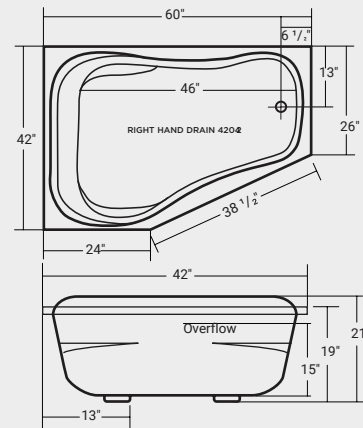

Jetting Option

16 Jet Air System

- White - **00021**.....$2,150
- Brushed Nickel - **00023**.....$2,430
- Polished Chrome - **00024**.....$2,300

8 Jet HydroMassage System

- White - **00111**.....$1,460
- Polished Chrome - **00114**.....$1,400

Inline Heater - 00171 .....$470

Custom Jetting - 00155 .....$250

Upgrades

Chromatherapy

- White - **01020**.....$580
- Polished Chrome - **01021**.....$580

Comfort Warm™

- Single - **01040-01**.....$1,020
- Dual - **01040-02**.....$1,260

Aromatherapy

- Aromatherapy - **01030**.....$500

Vibe Sound System - See Page - 36

Accessories

Clicker Waste & Overflow Kit

- Polished Chrome - **01064**.....$120

Grab Bar - 6" Installed

- Clear / Gold Inserts- **01002**.....$240
- White - **01003**.....$100

Grab Bars - 10" Installed

- Chrome- **01004**.....$240

Additional Accessories

- See Page - 39