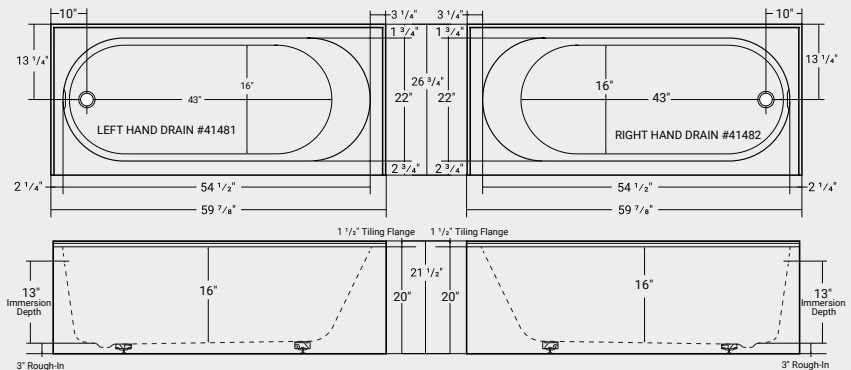

# Woodward 6027

ACRYLIC

ALCOVE

Part #	List Price
Left - 41481	\$1,310
Right - 41482	\$1,310

**Dimensions:**  
59 7/8" x 26 3/4" x 20"

**Immersion Depth:**  
13"

**Capacity**  
35 US gallons

\*\*\*Linear overflow available!