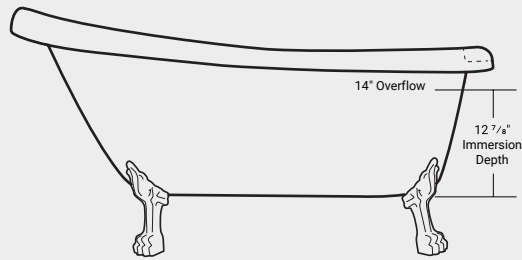

# Victorian

ACRYLIC

CLAWFOOT

Name	Part #	Dimensions	Height	Immersion Depth	Capacity	MSRP
61"	43191	60 1/2" x 28 3/4"	30 3/8"	12 7/8"	45 US Gal	\$2,200
67"	43201	66 1/2" x 28 3/4"	31 1/4"	12 7/8"	52 US Gal	\$2,400