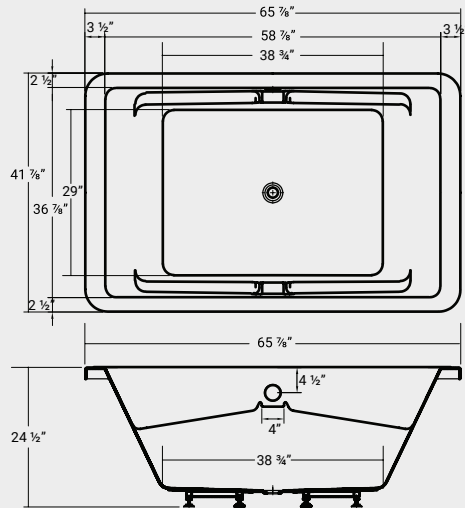

# Charles

**NEW**

ACRYLIC

DROP-IN

Part #	List Price
45212	\$1,970

**Dimensions:**  
65 7/8" x 41 7/8" x 24 1/2"

**Immersion Depth:**  
15 1/2"

Capacity	Backrest Angle
94	116°