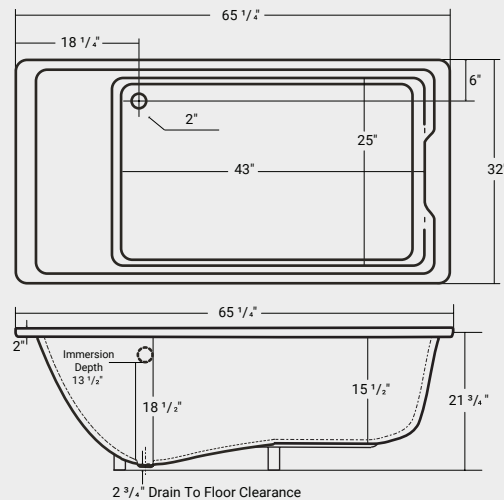

# Lounge

ACRYLIC

Grab bar is optional

DROP-IN

Part#	List Price
44225	\$1,490

**Dimensions:**  
65 1/4" x 32" x 21 3/4"

**Immersion Depth:**  
13 1/2"

**Capacity**  
55 US gallons