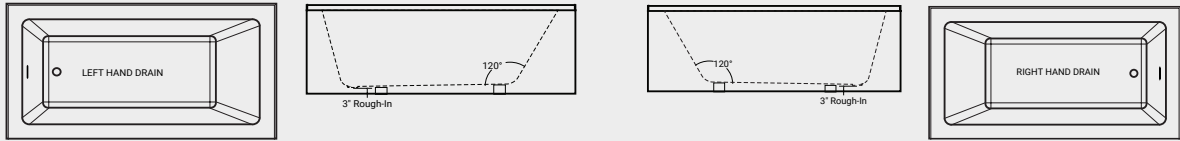

# Clear Linear

ACRYLIC

ALCOVE

Name	LH #	RH #	Dimensions	Skirt Height	Immersion Depth	Capacity	Backrest Angle	MSRP
6030	41151-L	41152-L	59 7/8" x 30"	20 1/4"	13 1/2"	45 US Gal	120°	\$1,370
6032	41161-L	41162-L	59 7/8" x 32"	20 1/4"	13 1/2"	54 US Gal	120°	\$1,380